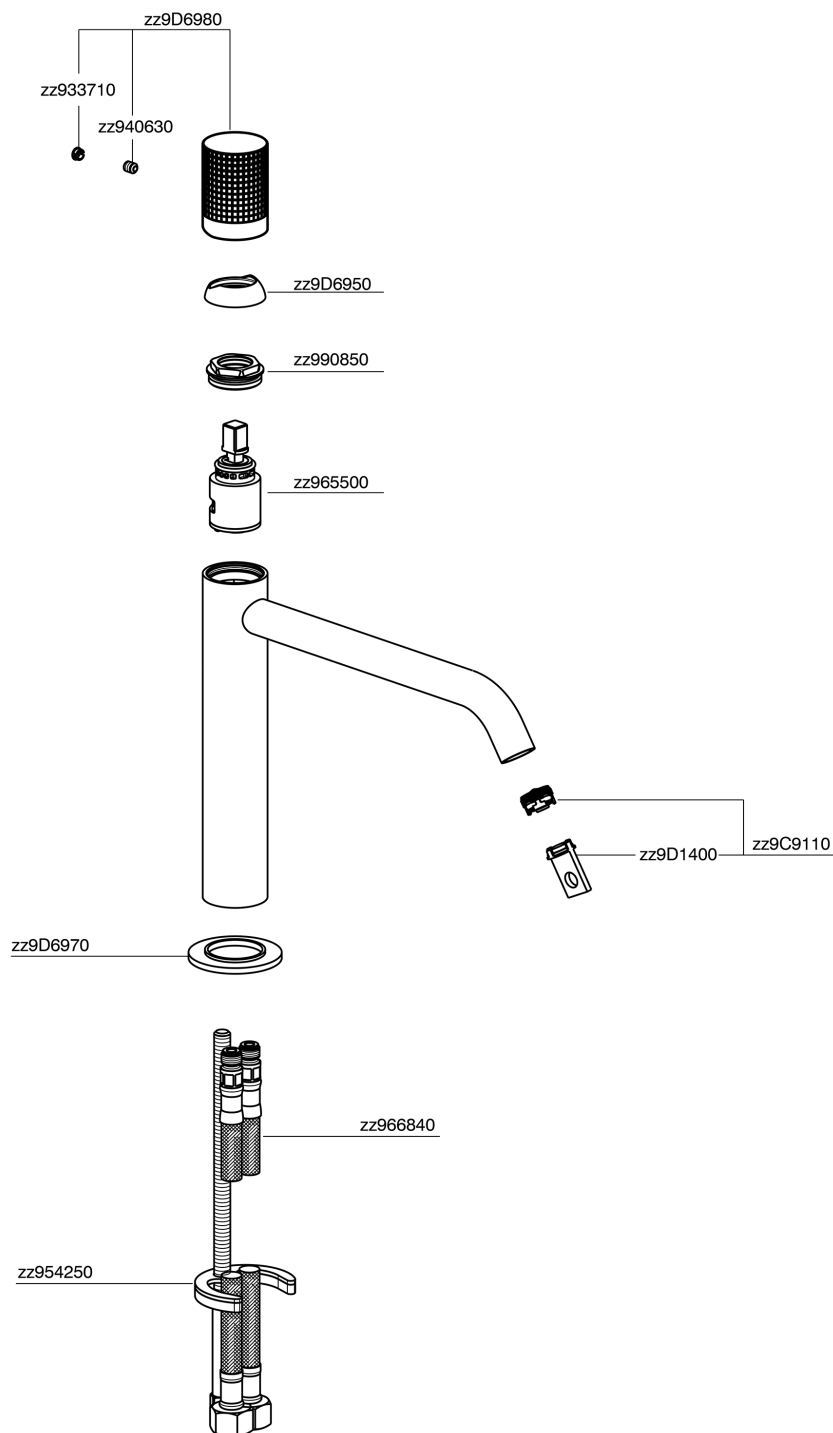

Single lever 'medium' washbasin mixer NUANCE X32_X1001504

X1001504

<https://en.cisal.it/single-lever-medium-washbasin-mixer-nuance-x32x1001504>

2024-09-19