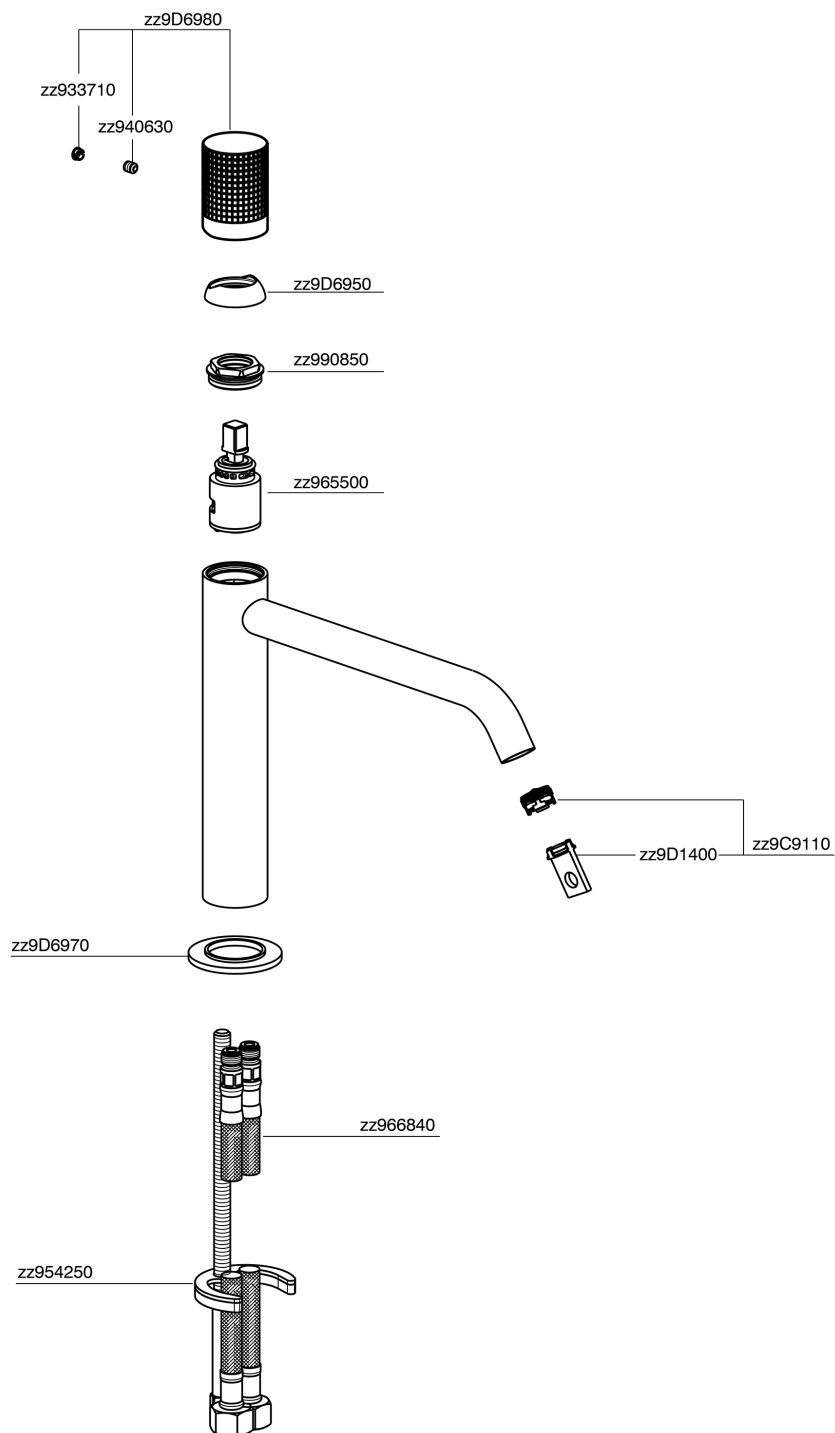

Single lever 'medium' washbasin mixer NUANCE X32_X1001504

MODEL **X1001504**

Single lever 'medium' washbasin mixer, without automatic pop-up waste, G.3/8" stainless steel flexible hose, Inox AISI 316L

AVAILABLE FINISHINGS

-  **5H** 5H Dark Brass Brushed
-  **5L** 5L Brushed Black Titanium
-  **5N** 5N Brushed Rose Gold
-  **D1** D1 Brushed Inox

CHARACTERISTICS

Cartridge Spare Parts **ZZ96550000**

25 mm Cartridge

Single lever 'medium' washbasin mixer NUANCE X32_X1001504

X1001504

<https://en.cisal.it/single-lever-medium-washbasin-mixer-nuance-x32x1001504>

2024-09-19