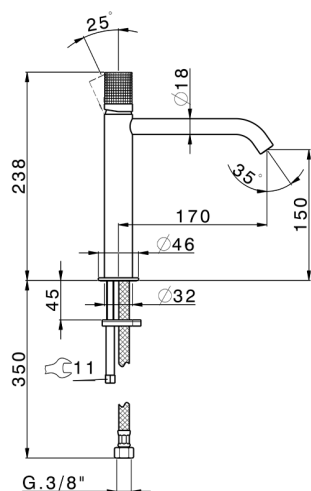

Single lever 'medium' washbasin mixer NUANCE X32_X1001504

MODEL **X1001504**

Single lever 'medium' washbasin mixer, without automatic pop-up waste, G.3/8" stainless steel flexible hose, Inox AISI 316L

AVAILABLE FINISHINGS

-  **5H** 5H Dark Brass Brushed
-  **5L** 5L Brushed Black Titanium
-  **5N** 5N Brushed Rose Gold
-  **D1** D1 Brushed Inox

CHARACTERISTICS

Cartridge Spare Parts **ZZ96550000**

25 mm Cartridge

Single lever 'medium' washbasin mixer NUANCE X32_X1001504

X1001504

<https://en.cisal.it/single-lever-medium-washbasin-mixer-nuance-x32x1001504>

2024-09-19