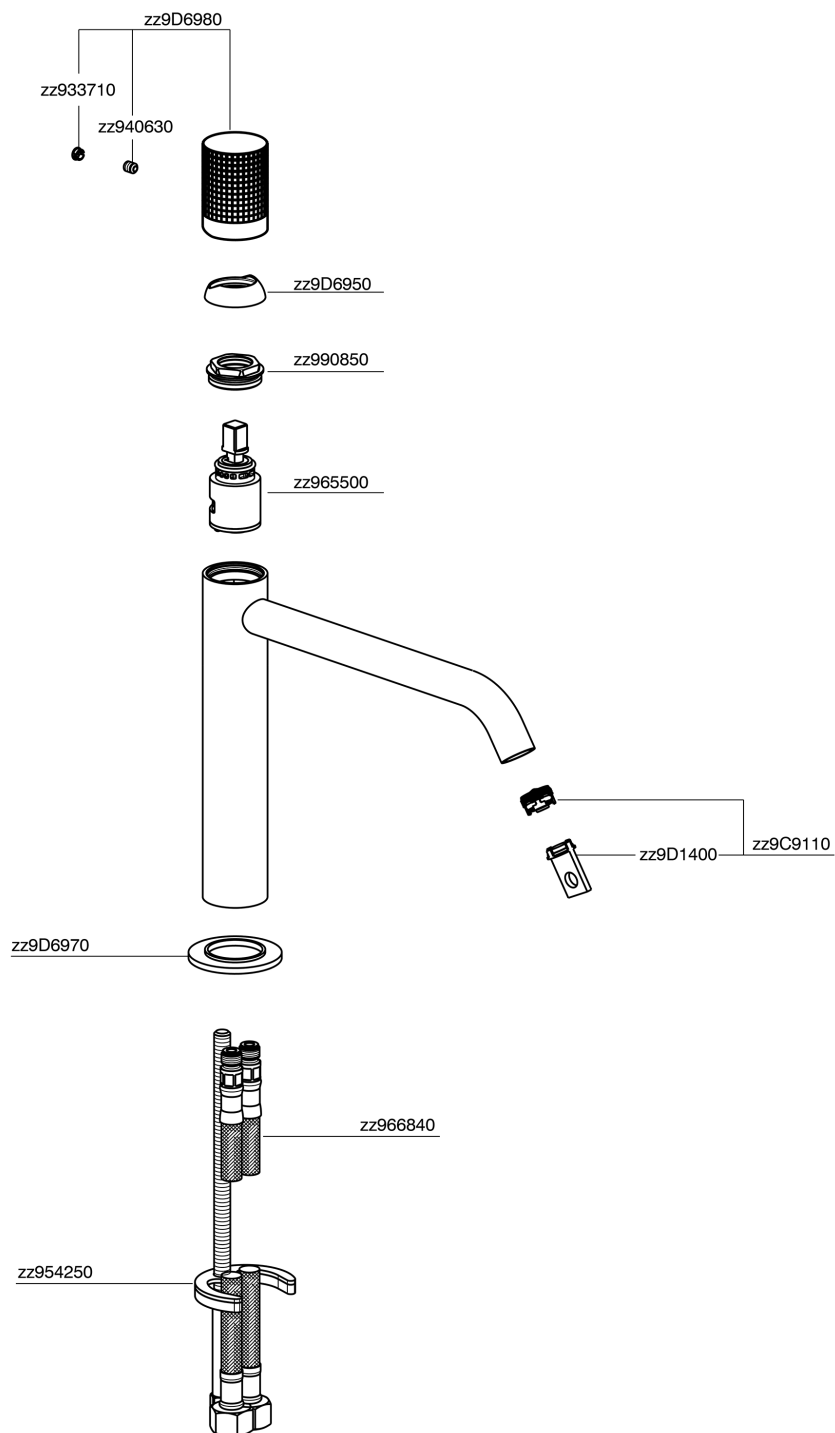

Single lever 'medium' washbasin mixer NUANCE X32_X1001504

X1001504

<https://en.cisal.it/single-lever-medium-washbasin-mixer-nuance-x32x1001504>

2024-09-19