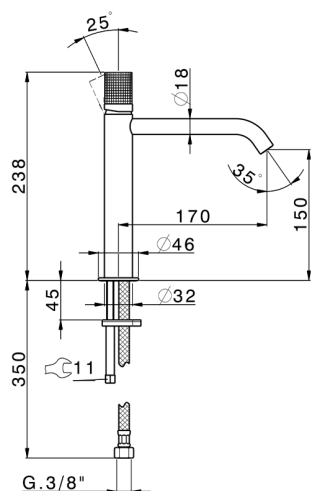

## Single lever 'medium' washbasin mixer NUANCE X32\_X1001504

MODEL **X1001504**

Single lever 'medium' washbasin mixer, without automatic pop-up waste, G.3/8" stainless steel flexible hose, Inox AISI 316L

### CHARACTERISTICS

Cartridge Spare Parts **ZZ96550000**

**25 mm Cartridge**

## Single lever 'medium' washbasin mixer NUANCE X32\_X1001504

X1001504

<https://en.cisal.it/single-lever-medium-washbasin-mixer-nuance-x32x1001504>

2024-09-16