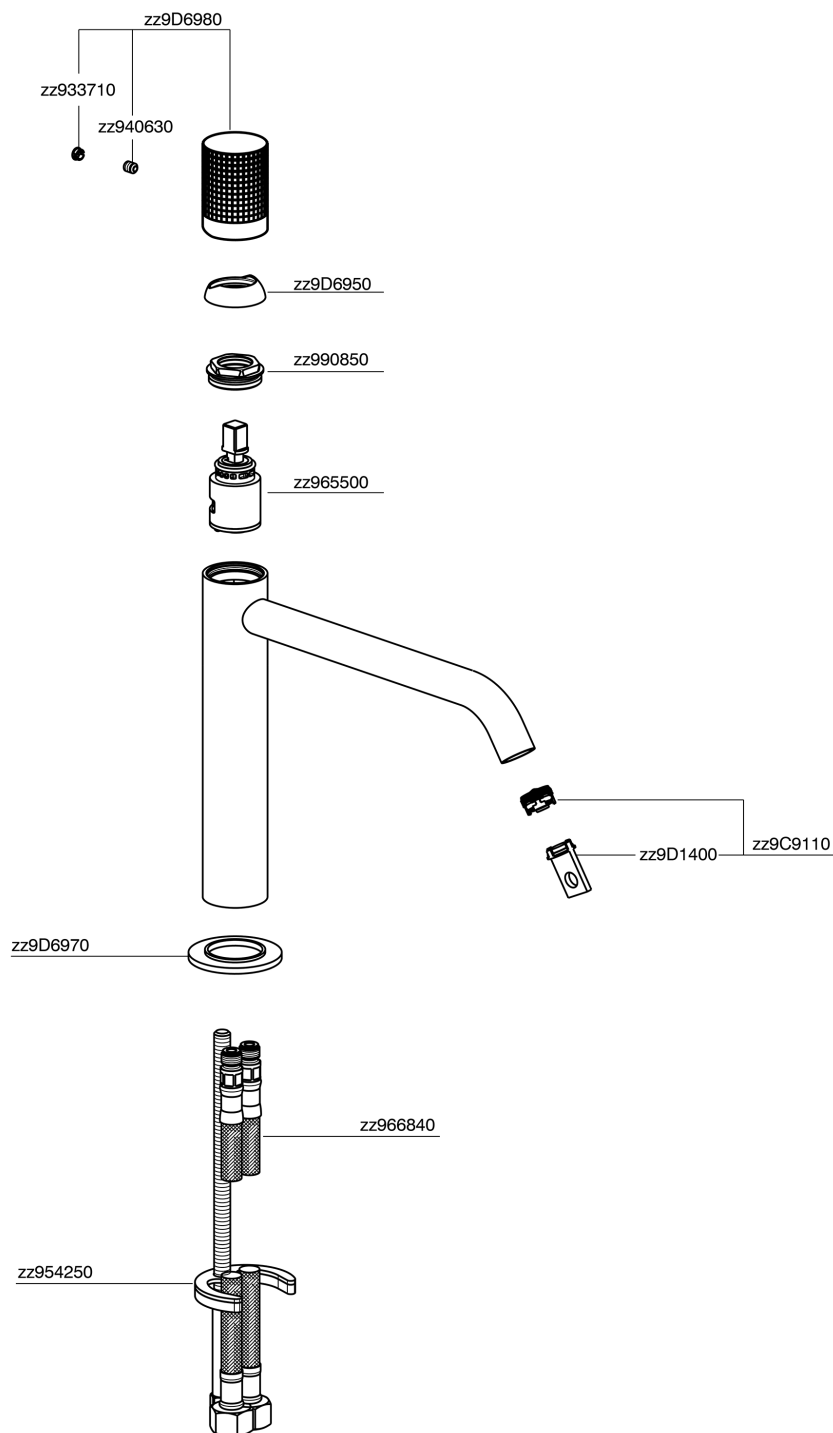

## Single lever 'medium' washbasin mixer NUANCE X32\_X1001504

MODEL **X1001504**

Single lever 'medium' washbasin mixer, without automatic pop-up waste, G.3/8" stainless steel flexible hose, Inox AISI 316L

### CHARACTERISTICS

Cartridge Spare Parts **ZZ96550000**

**25 mm Cartridge**

## Single lever 'medium' washbasin mixer NUANCE X32\_X1001504

X1001504

<https://en.cisal.it/single-lever-medium-washbasin-mixer-nuance-x32x1001504>

2024-09-16