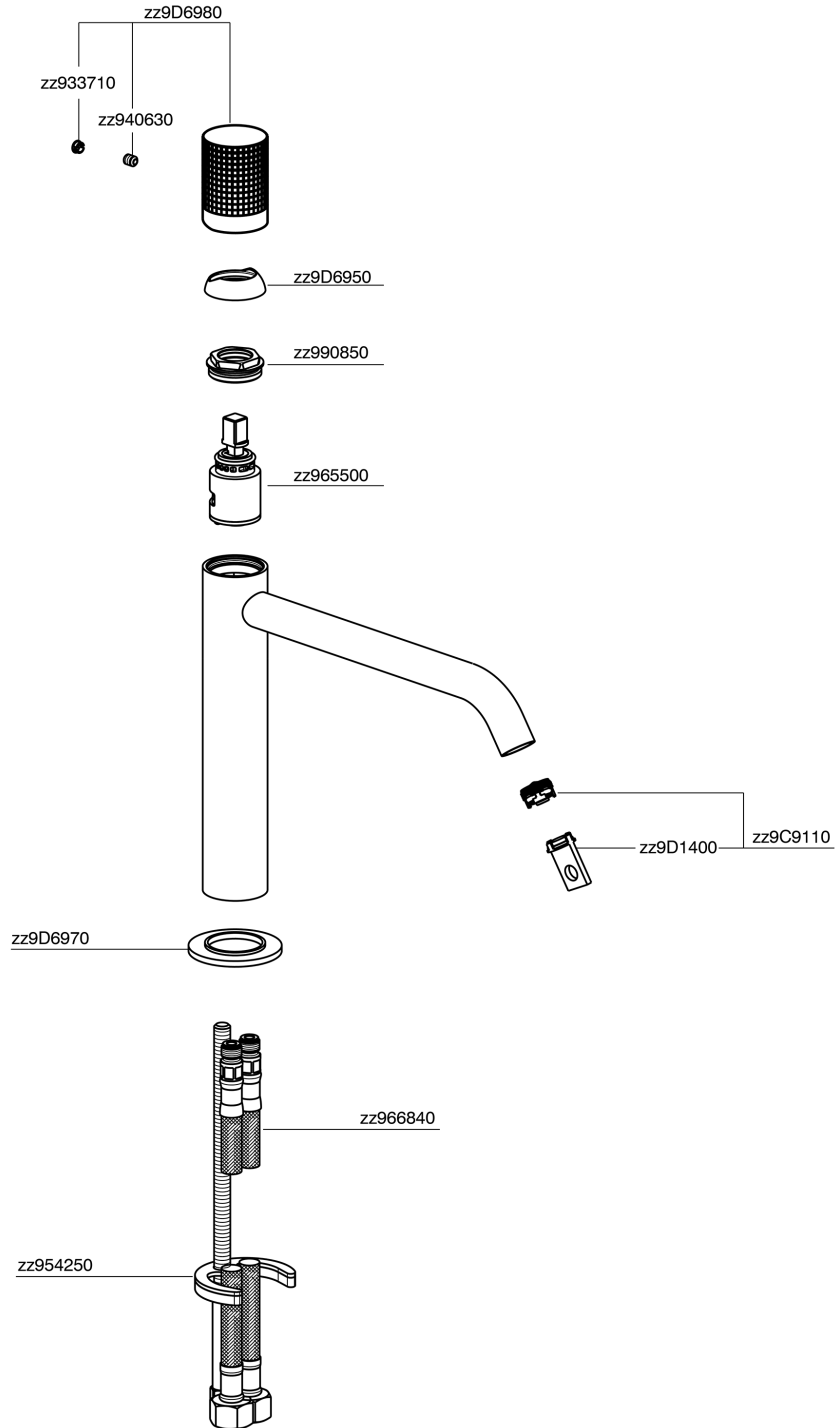

Single lever 'medium' washbasin mixer NUANCE X32_X1001504

X1001504

<https://en.cisal.it/single-lever-medium-washbasin-mixer-nuance-x32x1001504>

2024-09-16