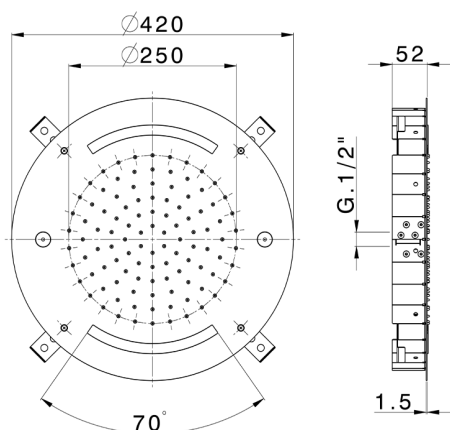

Ø 420 mm Chromotherapy Ceiling showerhead ZEN SHOWER_ZS0C0020

MODEL **ZS0C0020**

Ø 420 mm Chromotherapy Ceiling showerhead, rain, spraying and chromotherapy functions, with remote control included, Stainless Steel AISI 304

AVAILABLE FINISHINGS

- **40** 40 Matt Black
- **4Q** 4Q Matt White
- **5G** 5G Rose Gold
- **D1** D1 Brushed Inox
- **D2** D2 Polished Inox

CHARACTERISTICS

2024-12-22