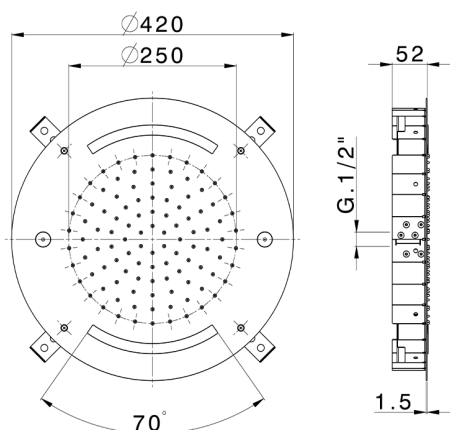

Ø 420 mm Chromotherapy Ceiling showerhead ZEN SHOWER_ZS0C0020

MODEL **ZS0C0020**

Ø 420 mm Chromotherapy Ceiling showerhead, rain, spraying and chromotherapy functions, with remote control included, Stainless Steel AISI 304

AVAILABLE FINISHINGS

- **40** 40 Matt Black
- **4Q** 4Q Matt White
- **5G** 5G Rose Gold
- **D1** D1 Brushed Inox
- **D2** D2 Polished Inox

CHARACTERISTICS

2025-01-07