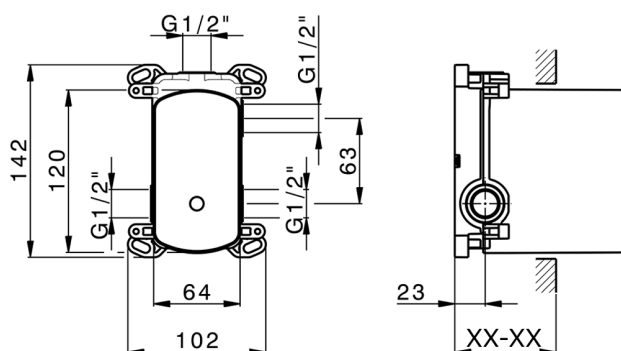

Concealed single lever bath-shower mixer Easy-Box CONCEALED_ZA000230

MODEL **ZA000230**

Concealed single lever bath-shower mixer
Easy-Box, 2-Way rotating diverter, without trim kit, with
protection guard box

AVAILABLE FINISHINGS

CHARACTERISTICS

Concealed **1**
Cartridge Spare Parts **ZZ95409000**
35 mm Cartridge

Piastra/Plate/Plaque/Platte/Placa

2-3mm: XX 65-85

10mm: XX 60-80

EcoStop

EcoStop feature limits water flow to approximately 50% of maximum output with one point of resistance on setting. Push slightly past the middle stop only when full water output is required. This will save water up to 50%.

Concealed single lever bath-shower mixer Easy-Box CONCEALED_ZA000230

ZA000230

<https://en.cisal.it/concealed-single-lever-bath-shower-mixer-easy-box-concealed-za000230>

2026-04-26