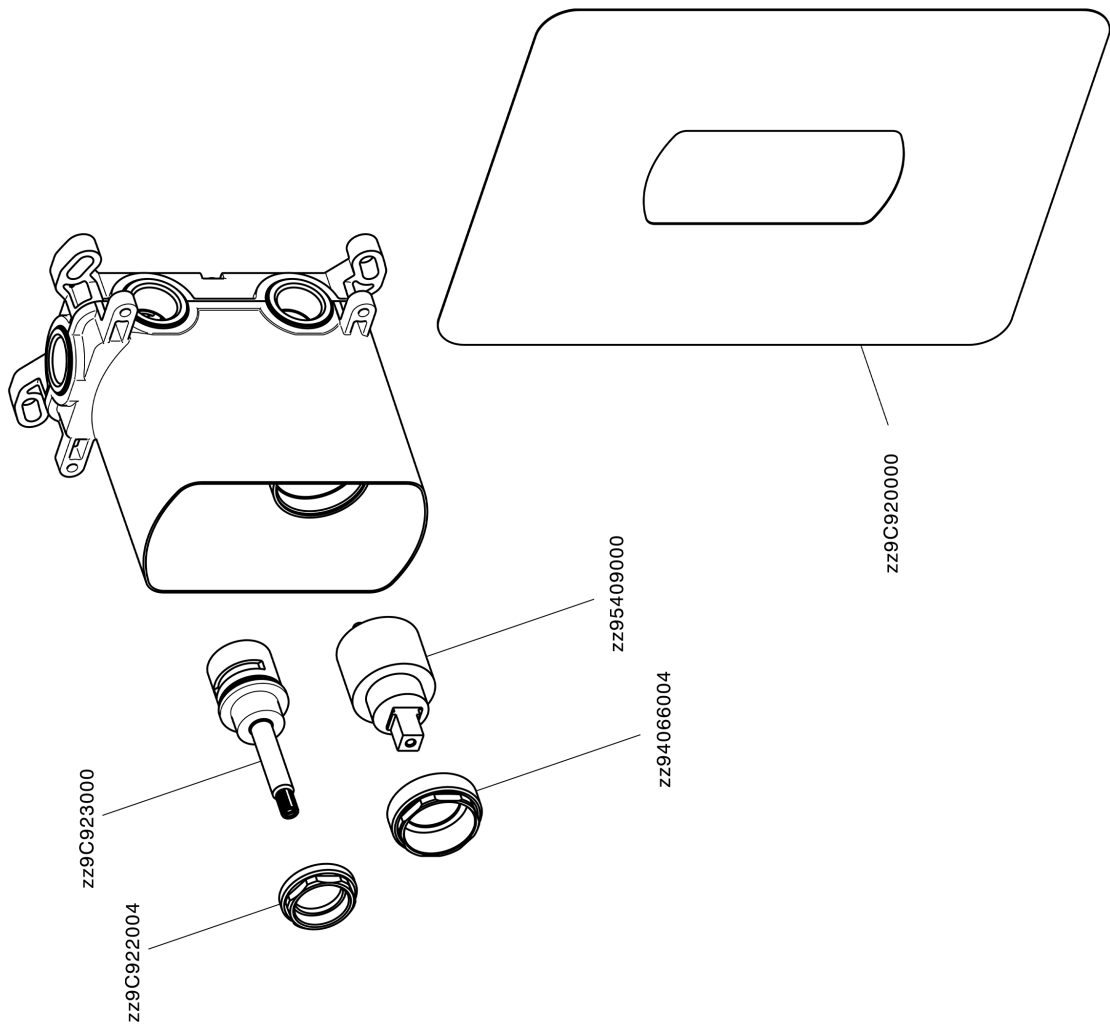

Concealed single lever bath-shower mixer Easy-Box CONCEALED_ZA000230

MODEL **ZA000230**

Concealed single lever bath-shower mixer
Easy-Box, 2-Way rotating diverter, without trim kit, with
protection guard box

AVAILABLE FINISHINGS

CHARACTERISTICS

Concealed **1**
Cartridge Spare Parts **ZZ95409000**
35 mm Cartridge

Piastra/Plate/Plaque/Platte/Placa

2-3mm: XX 65-85

10mm: XX 60-80

EcoStop

EcoStop feature limits water flow to approximately 50% of maximum output with one point of resistance on setting. Push slightly past the middle stop only when full water output is required. This will save water up to 50%.

Concealed single lever bath-shower mixer Easy-Box CONCEALED_ZA000230

ZA000230

<https://en.cisal.it/concealed-single-lever-bath-shower-mixer-easy-box-concealed-za000230>

2026-06-13