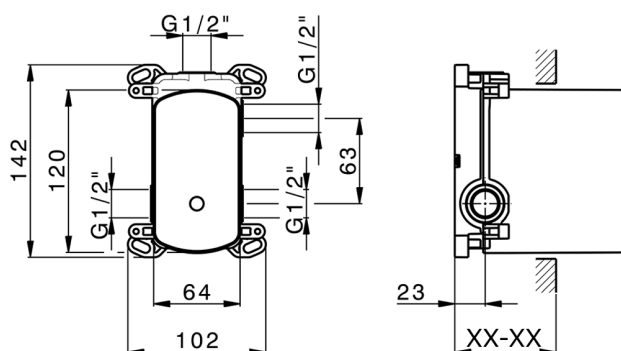

Concealed single lever bath-shower mixer Easy-Box CONCEALED_ZA000230

MODEL **ZA000230**

Concealed single lever bath-shower mixer
Easy-Box, 2-Way rotating diverter, without trim kit, with
protection guard box

AVAILABLE FINISHINGS

CHARACTERISTICS

Concealed **1**
Cartridge Spare Parts **ZZ95409000**
35 mm Cartridge

Piastra/Plate/Plaque/Platte/Placa

2-3mm: XX 65-85

10mm: XX 60-80

EcoStop

EcoStop feature limits water flow to approximately 50% of maximum output with one point of resistance on setting. Push slightly past the middle stop only when full water output is required. This will save water up to 50%.

Concealed single lever bath-shower mixer Easy-Box CONCEALED_ZA000230

ZA000230

<https://en.cisal.it/concealed-single-lever-bath-shower-mixer-easy-box-concealed-za000230>

2026-06-13