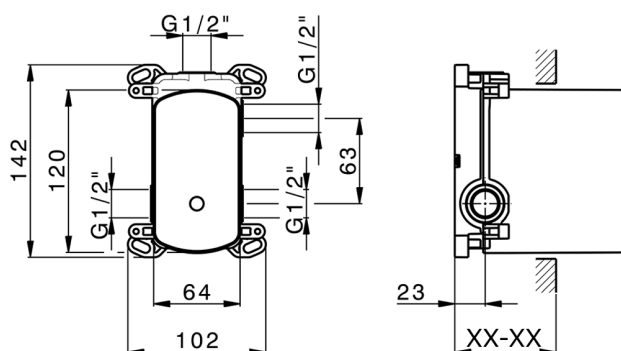

## Concealed single lever bath-shower mixer Easy-Box CONCEALED\_ZA000230

MODEL **ZA000230**

Concealed single lever bath-shower mixer  
Easy-Box, 2-Way rotating diverter, without trim kit, with  
protection guard box

AVAILABLE FINISHINGS

CHARACTERISTICS

Concealed **1**  
Cartridge Spare Parts **ZZ95409000**  
**35 mm Cartridge**

Piastra/Plate/Plaque/Platte/Placa

2-3mm: XX 65-85

10mm: XX 60-80

### EcoStop

EcoStop feature limits water flow to approximately 50% of maximum output with one point of resistance on setting. Push slightly past the middle stop only when full water output is required. This will save water up to 50%.

## Concealed single lever bath-shower mixer Easy-Box CONCEALED\_ZA000230

ZA000230

<https://en.cisal.it/concealed-single-lever-bath-shower-mixer-easy-box-concealed-za000230>

2026-05-17