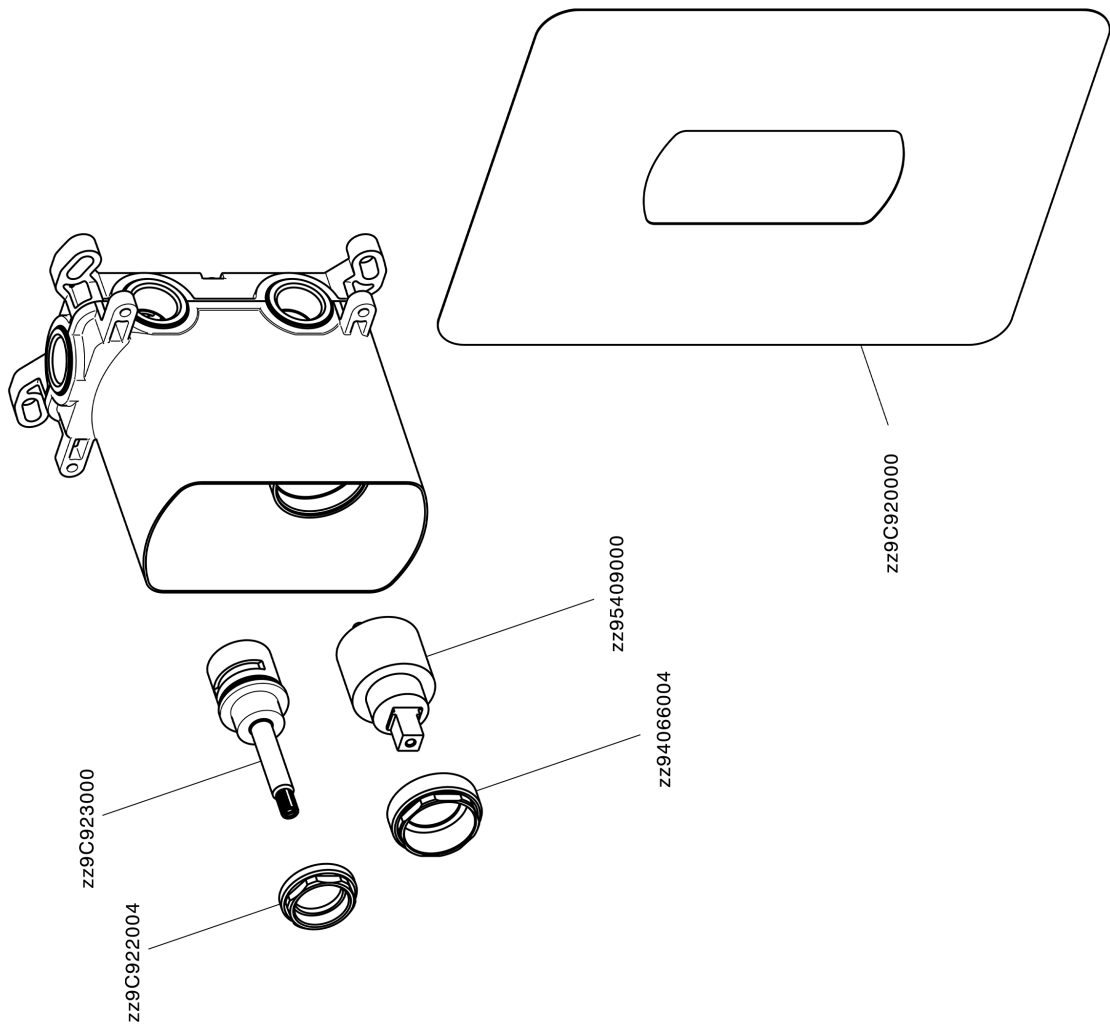

Concealed single lever bath-shower mixer Easy-Box CONCEALED_ZA000230

MODEL **ZA000230**

Concealed single lever bath-shower mixer
Easy-Box, 2-Way rotating diverter, without trim kit, with
protection guard box

AVAILABLE FINISHINGS

CHARACTERISTICS

Concealed **1**
Cartridge Spare Parts **ZZ95409000**
35 mm Cartridge

Piastra/Plate/Plaque/Platte/Placa

2-3mm: XX 65-85

10mm: XX 60-80

EcoStop

EcoStop feature limits water flow to approximately 50% of maximum output with one point of resistance on setting. Push slightly past the middle stop only when full water output is required. This will save water up to 50%.

Concealed single lever bath-shower mixer Easy-Box CONCEALED_ZA000230

ZA000230

<https://en.cisal.it/concealed-single-lever-bath-shower-mixer-easy-box-concealed-za000230>

2026-04-06