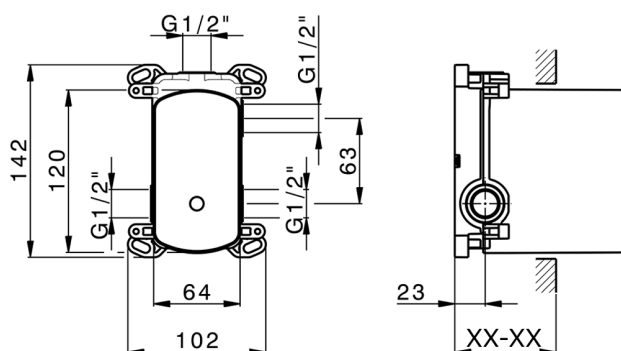

Concealed single lever bath-shower mixer Easy-Box CONCEALED_ZA000230

MODEL **ZA000230**

Concealed single lever bath-shower mixer
Easy-Box, 2-Way rotating diverter, without trim kit, with
protection guard box

AVAILABLE FINISHINGS

CHARACTERISTICS

Concealed **1**
Cartridge Spare Parts **ZZ95409000**
35 mm Cartridge

Piastra/Plate/Plaque/Platte/Placa

2-3mm: XX 65-85

10mm: XX 60-80

EcoStop

EcoStop feature limits water flow to approximately 50% of maximum output with one point of resistance on setting. Push slightly past the middle stop only when full water output is required. This will save water up to 50%.

Concealed single lever bath-shower mixer Easy-Box CONCEALED_ZA000230

ZA000230

<https://en.cisal.it/concealed-single-lever-bath-shower-mixer-easy-box-concealed-za000230>

2026-04-06