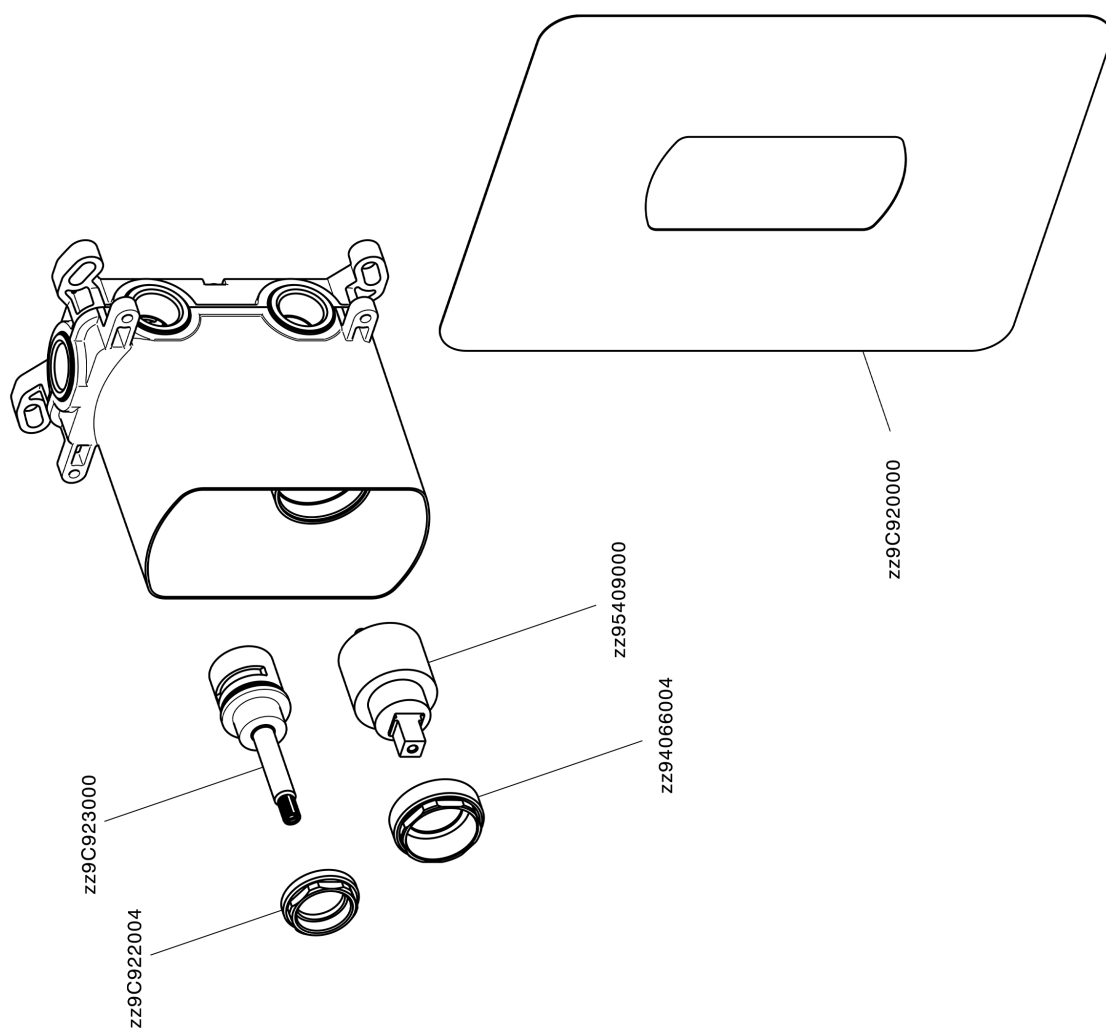

Concealed single lever bath-shower mixer Easy-Box CONCEALED_ZA000230

MODEL **ZA000230**

Concealed single lever bath-shower mixer
Easy-Box, 2-Way rotating diverter, without trim kit, with
protection guard box

AVAILABLE FINISHINGS

CHARACTERISTICS

Concealed **1**
Cartridge Spare Parts **ZZ95409000**
35 mm Cartridge

Piastra/Plate/Plaque/Platte/Placa

2-3mm: XX 65-85

10mm: XX 60-80

EcoStop

EcoStop feature limits water flow to approximately 50% of maximum output with one point of resistance on setting. Push slightly past the middle stop only when full water output is required. This will save water up to 50%.

Concealed single lever bath-shower mixer Easy-Box CONCEALED_ZA000230

ZA000230

<https://en.cisal.it/concealed-single-lever-bath-shower-mixer-easy-box-concealed-za000230>

2026-04-26