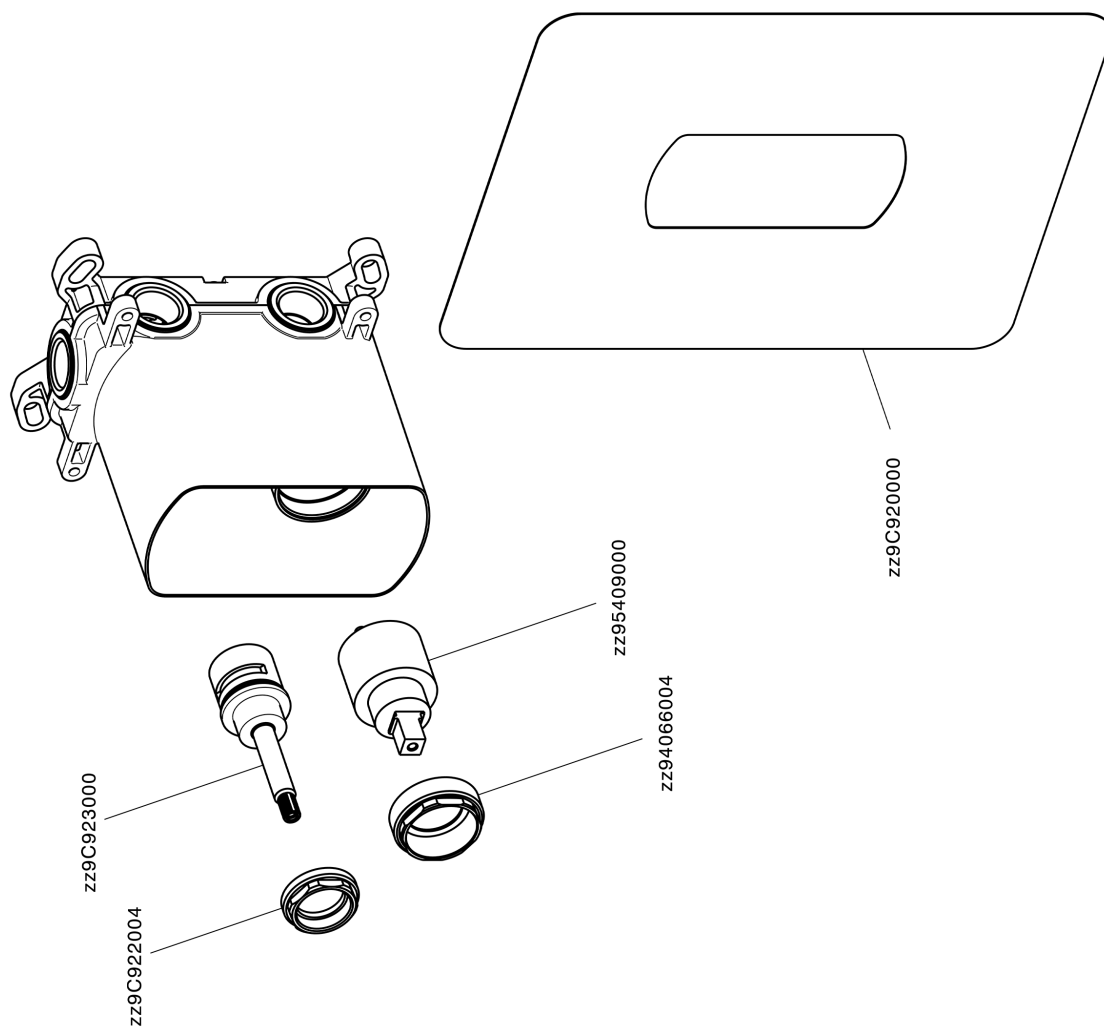

Concealed single lever bath-shower mixer Easy-Box CONCEALED_ZA000230

ZA000230

<https://en.cisal.it/concealed-single-lever-bath-shower-mixer-easy-box-concealed-za000230>

2026-05-17