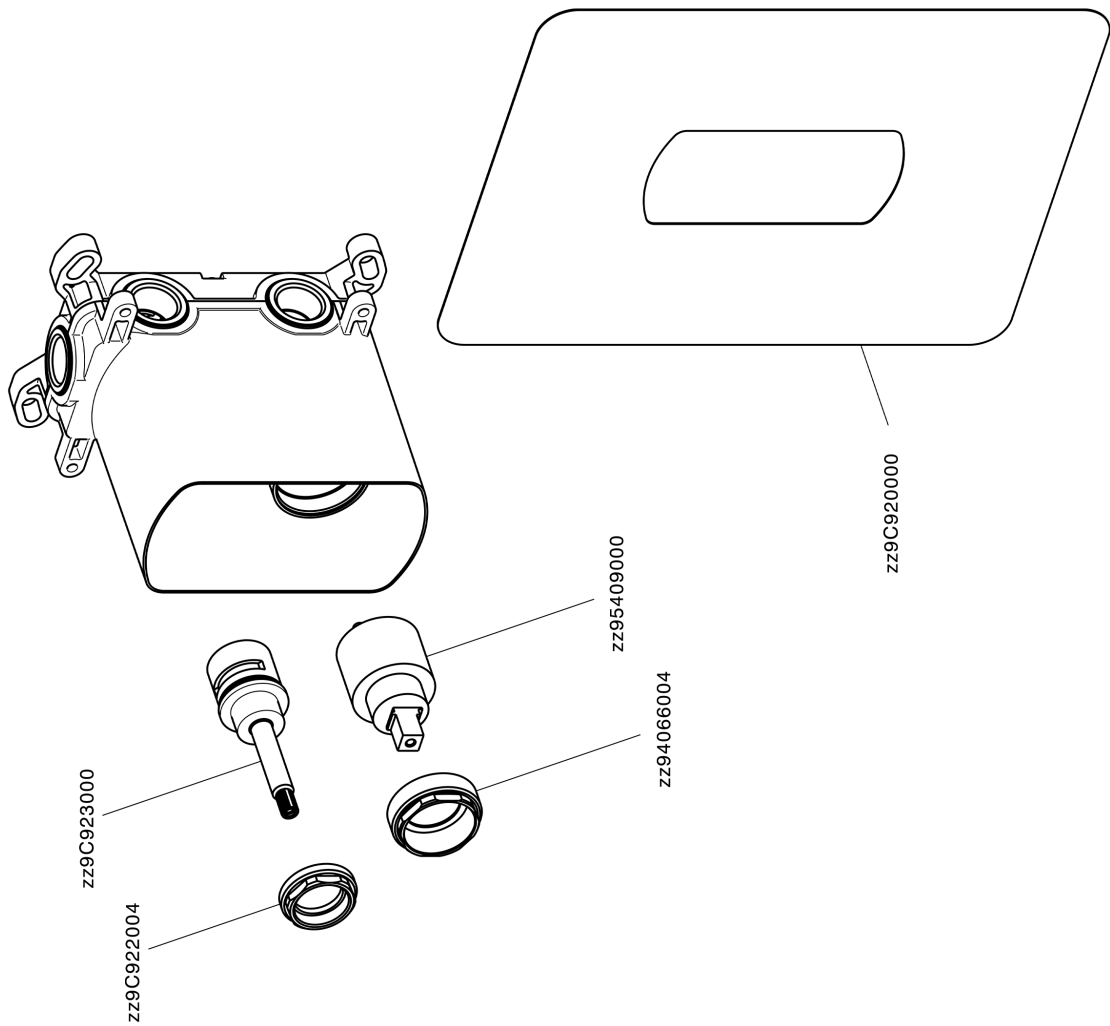

Concealed single lever bath-shower mixer Easy-Box CONCEALED_ZA000230

ZA000230

<https://en.cisal.it/concealed-single-lever-bath-shower-mixer-easy-box-concealed-za000230>

2026-04-26