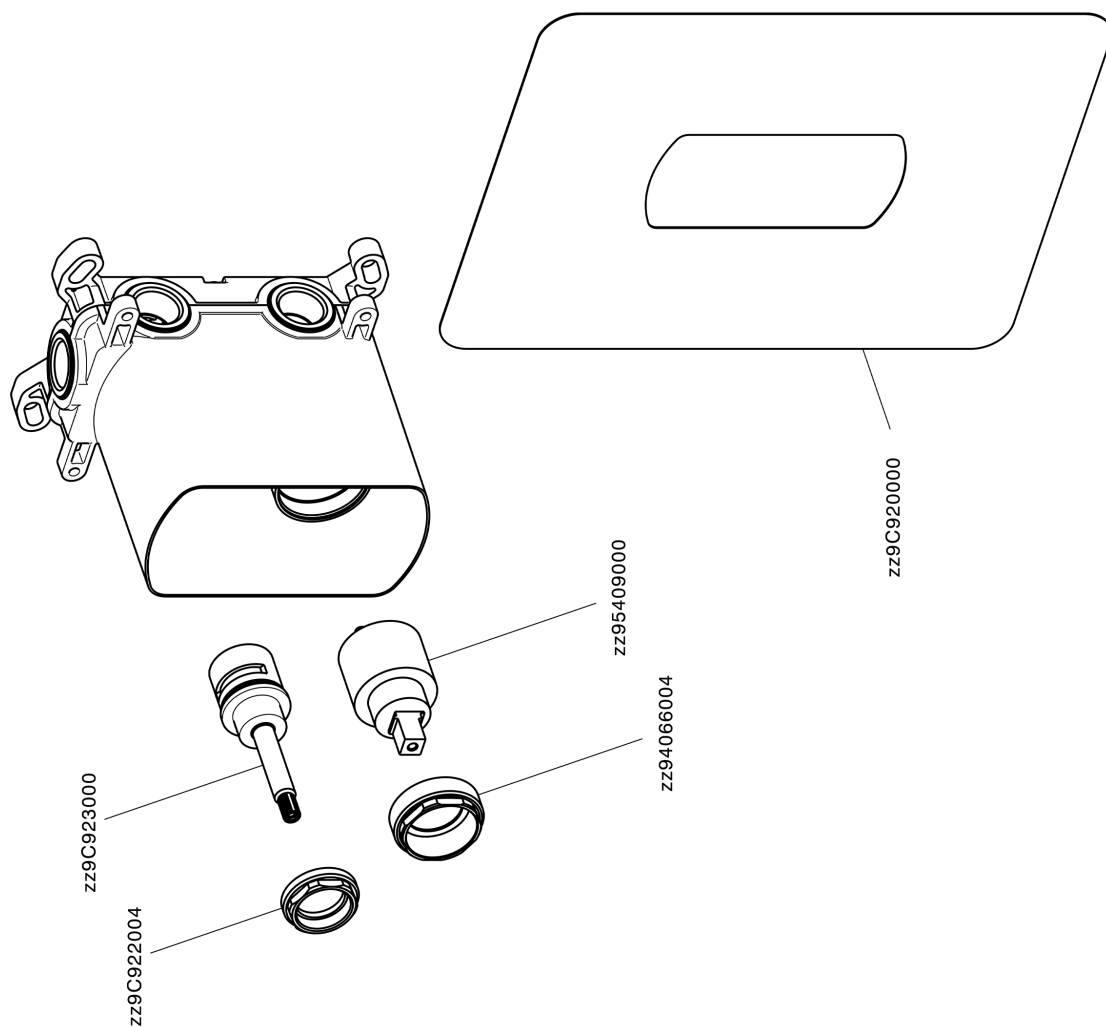

Concealed single lever bath-shower mixer Easy-Box CONCEALED_ZA000230

ZA000230

<https://en.cisal.it/concealed-single-lever-bath-shower-mixer-easy-box-concealed-za000230>

2026-06-13