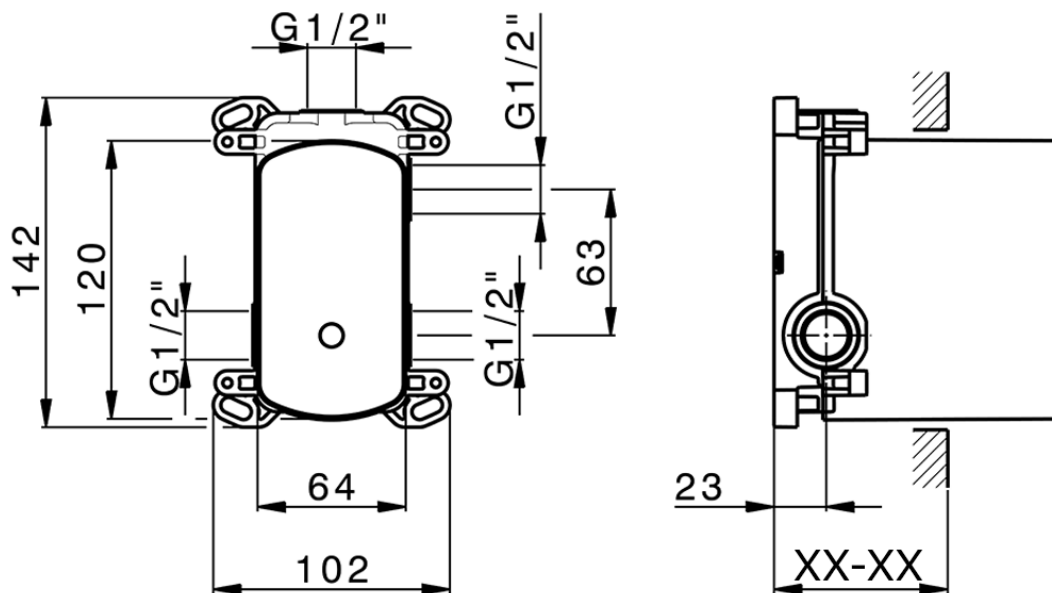

Concealed single lever bath-shower mixer Easy-Box CONCEALED_ZA000230

Piastra/Plate/Plaque/Platte/Placa

2-3mm: XX 65-85

10mm: XX 60-80