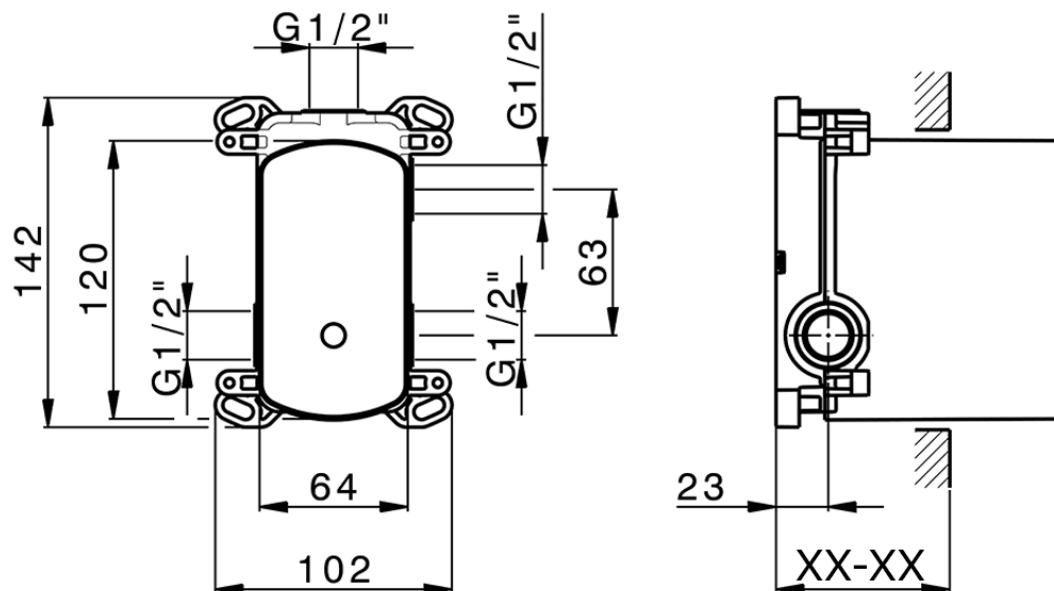

Concealed single lever bath-shower mixer Easy-Box CONCEALED_ZA000230

Piastra/Plate/Plaque/Platte/Placa

2-3mm: XX 65-85

10mm: XX 60-80