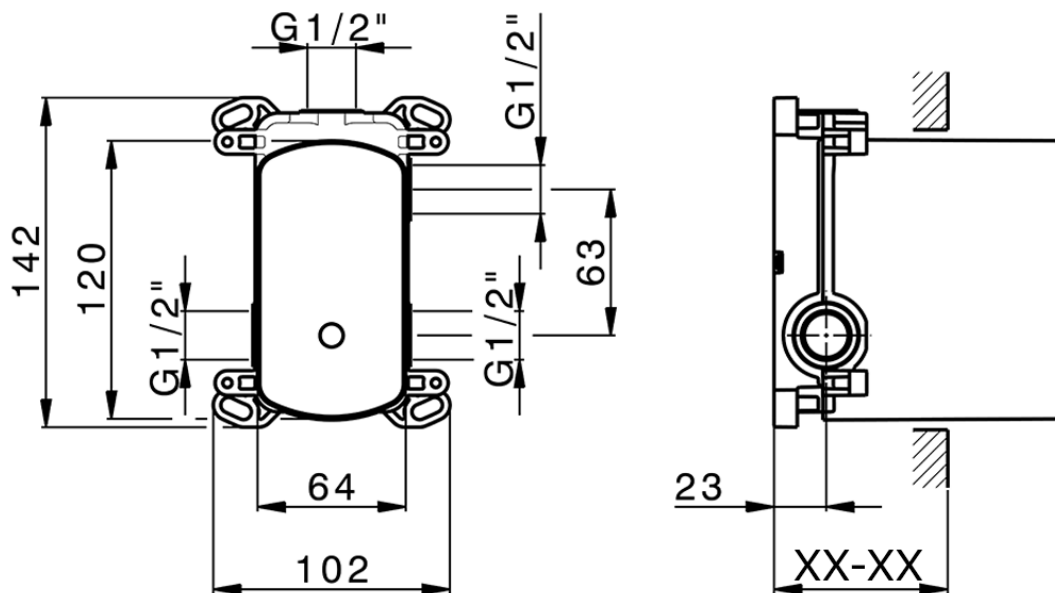

Concealed single lever bath-shower mixer Easy-Box CONCEALED_ZA000230

Piastra/Plate/Plaque/Platte/Placa

2-3mm: XX 65-85

10mm: XX 60-80