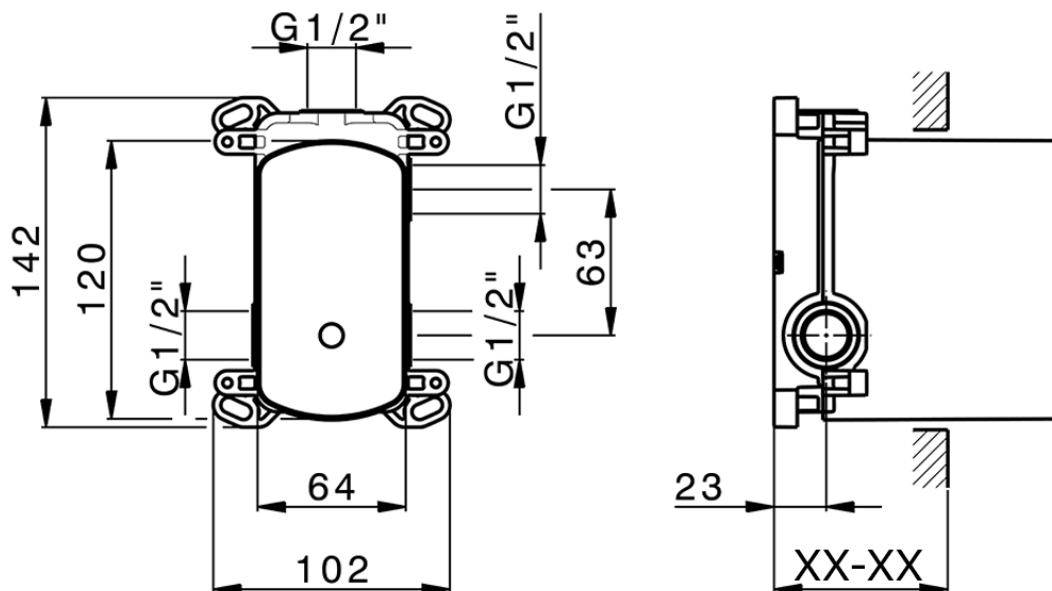

Concealed single lever bath-shower mixer Easy-Box CONCEALED_ZA000230

Piastra/Plate/Plaque/Platte/Placa

2-3mm: XX 65-85

10mm: XX 60-80