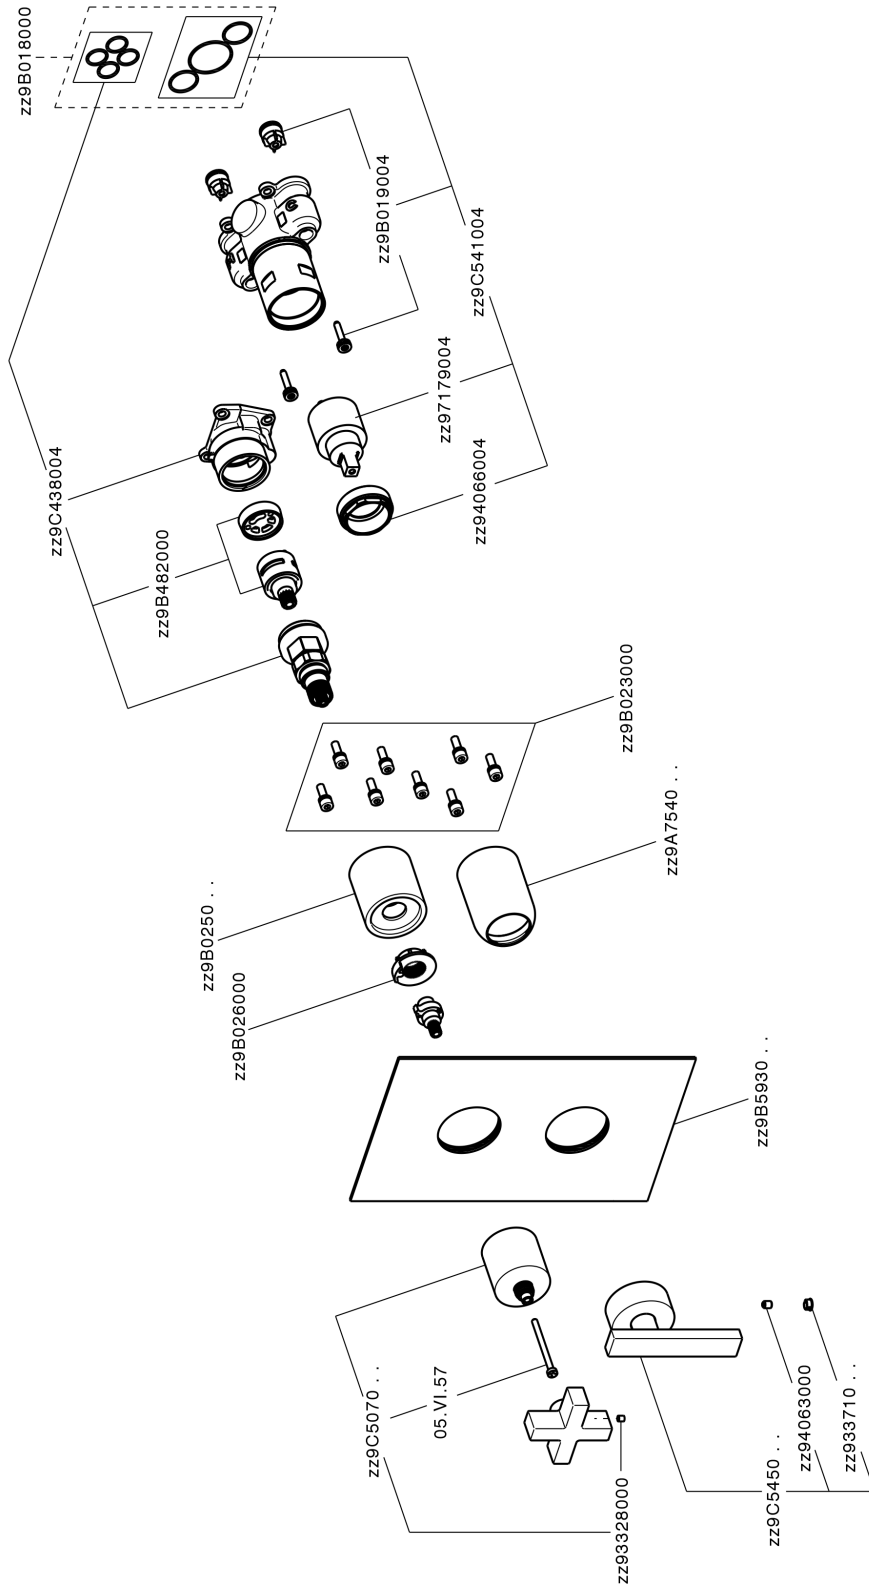

Exposed part for Single Lever One Box Valve BARCELONA_BA0BM030

BA0BM030

<https://en.cisal.it/exposed-part-for-single-lever-one-box-valve-barcelona-ba0bm030>

One Box Universal Concealed Part ONE BOX_ZA00B031

ZA00B031

<https://en.cisal.it/one-box-universal-concealed-part-one-box-za00b031>

One Box Universal Concealed Part ONE BOX_ZA00B030

ZA00B030

<https://en.cisal.it/one-box-universal-concealed-part-one-box-za00b030>

2024-12-22