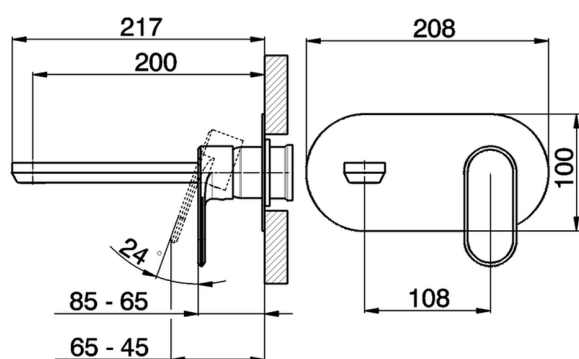

CHARACTERISTICS

Installation **Concealed**
Required concealed parts **ZA002450**