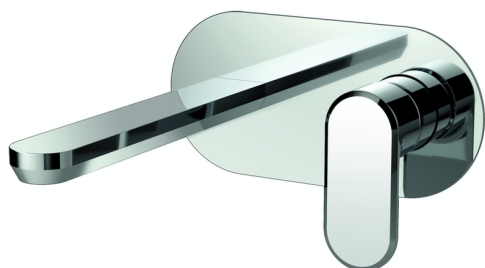

Exposed part for single lever washbasin valve LINEAVIVA_LV005510

MODEL **LV005510**

Exposed part for single lever washbasin valve, without concealed part, spout L.200 mm, for item Easy-Box ZA002450-ZA025510

AVAILABLE FINISHINGS

-  **21** 21 Chrome
-  **2B** 2B Polished Nickel
-  **2F** 2F Brushed Nickel
-  **40** 40 Matt Black
-  **4Q** 4Q Matt White

CHARACTERISTICS

Installation **Concealed**
 Required concealed parts **ZA002450**

Exposed part for single lever washbasin valve LINEAVIVA_LV005510

LV005510

<https://en.cisal.it/exposed-part-for-single-lever-washbasin-valve-lineaviva-lv005510>

2026-06-05