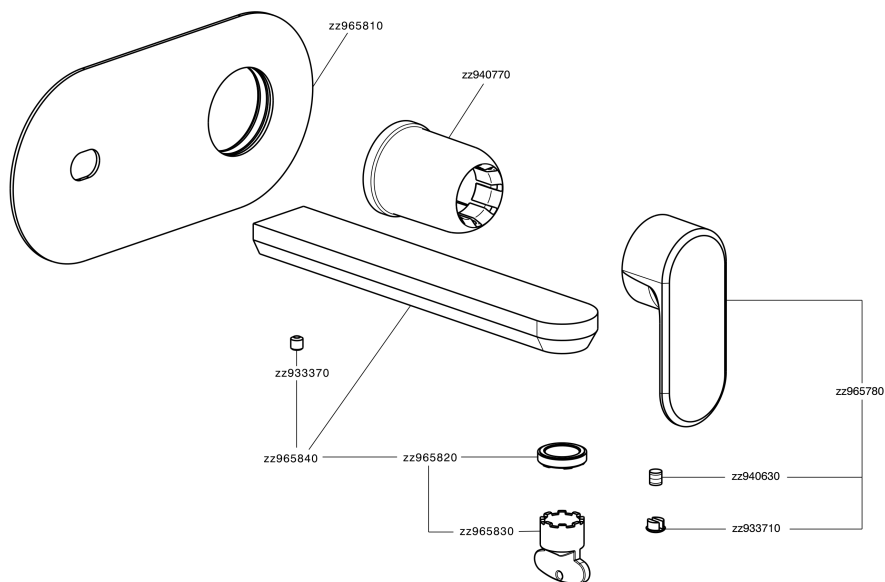

## Exposed part for single lever washbasin valve LINEAVIVA\_LV005510

MODEL **LV005510**

Exposed part for single lever washbasin valve, without concealed part, spout L.200 mm, for item Easy-Box ZA002450-ZA025510

### CHARACTERISTICS

Installation **Concealed**  
 Required concealed parts **ZA002450**

## Exposed part for single lever washbasin valve LINEAVIVA\_LV005510

LV005510

<https://en.cisal.it/exposed-part-for-single-lever-washbasin-valve-lineaviva-lv005510>

2026-04-05