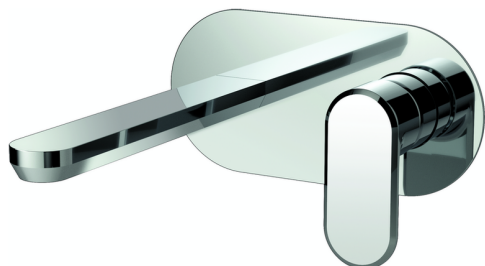

## Exposed part for single lever washbasin valve LINEAVIVA\_LV005510

MODEL **LV005510**

Exposed part for single lever washbasin valve, without concealed part, spout L.200 mm, for item Easy-Box ZA002450-ZA025510

### AVAILABLE FINISHINGS

-  **21** 21 Chrome
-  **2B** 2B Polished Nickel
-  **2F** 2F Brushed Nickel
-  **40** 40 Matt Black
-  **4Q** 4Q Matt White

## Exposed part for single lever washbasin valve LINEAVIVA\_LV005510

LV005510

<https://en.cisal.it/exposed-part-for-single-lever-washbasin-valve-lineaviva-lv005510>

2026-04-05