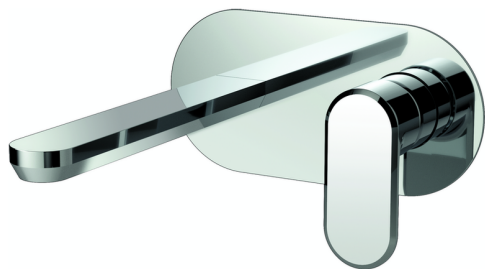

Exposed part for single lever washbasin valve LINEAVIVA_LV005510

MODEL **LV005510**

Exposed part for single lever washbasin valve, without concealed part, spout L.200 mm, for item Easy-Box ZA002450-ZA025510

AVAILABLE FINISHINGS

-  **21** 21 Chrome
-  **2B** 2B Polished Nickel
-  **2F** 2F Brushed Nickel
-  **40** 40 Matt Black
-  **4Q** 4Q Matt White

CHARACTERISTICS

Installation **Concealed**
 Required concealed parts **ZA002450**

Exposed part for single lever washbasin valve LINEAVIVA_LV005510

LV005510

<https://en.cisal.it/exposed-part-for-single-lever-washbasin-valve-lineaviva-lv005510>

2026-04-30