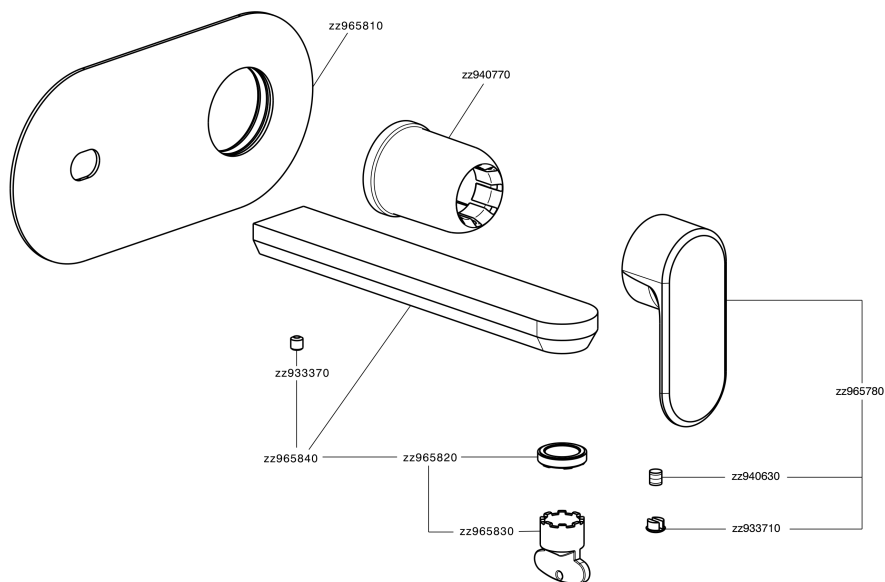

Exposed part for single lever washbasin valve LINEAVIVA_LV005510

MODEL **LV005510**

Exposed part for single lever washbasin valve, without concealed part, spout L.200 mm, for item Easy-Box ZA002450-ZA025510

Exposed part for single lever washbasin valve LINEAVIVA_LV005510

LV005510

<https://en.cisal.it/exposed-part-for-single-lever-washbasin-valve-lineaviva-lv005510>

2026-06-05