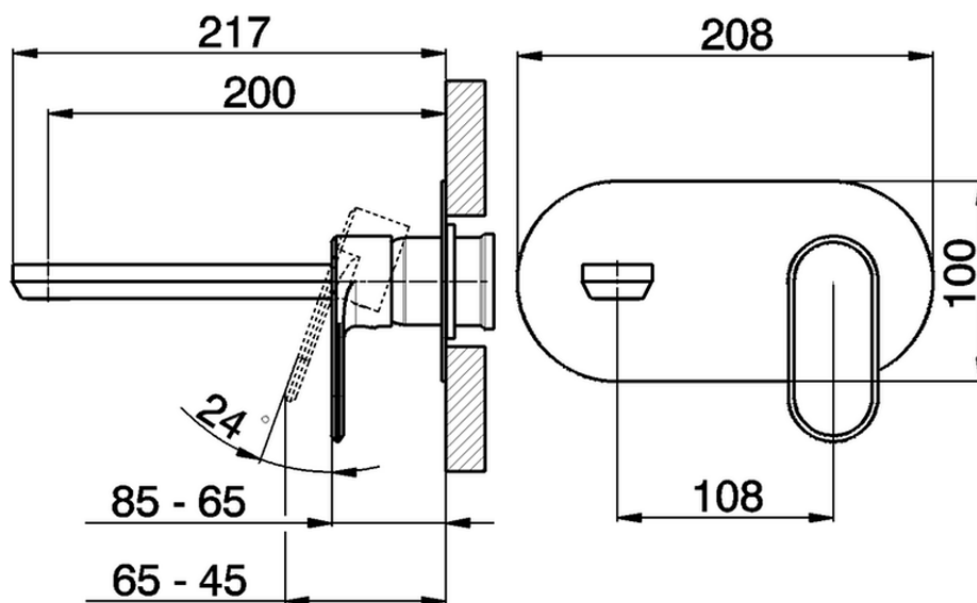

Exposed part for single lever washbasin valve LINEAVIVA_LV005510

LV005510

<https://en.cisal.it/exposed-part-for-single-lever-washbasin-valve-lineaviva-lv005510>

2026-04-05