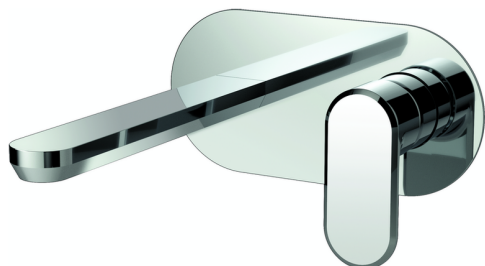

Exposed part for single lever washbasin valve LINEAVIVA_LV005510

MODEL **LV005510**

Exposed part for single lever washbasin valve, without concealed part, spout L.200 mm, for item Easy-Box ZA002450-ZA025510

AVAILABLE FINISHINGS

-  **21** 21 Chrome
-  **2B** 2B Polished Nickel
-  **2F** 2F Brushed Nickel
-  **40** 40 Matt Black
-  **4Q** 4Q Matt White

CHARACTERISTICS

Installation **Concealed**
 Required concealed parts **ZA002450**

Exposed part for single lever washbasin valve LINEAVIVA_LV005510

LV005510

<https://en.cisal.it/exposed-part-for-single-lever-washbasin-valve-lineaviva-lv005510>

2026-04-30