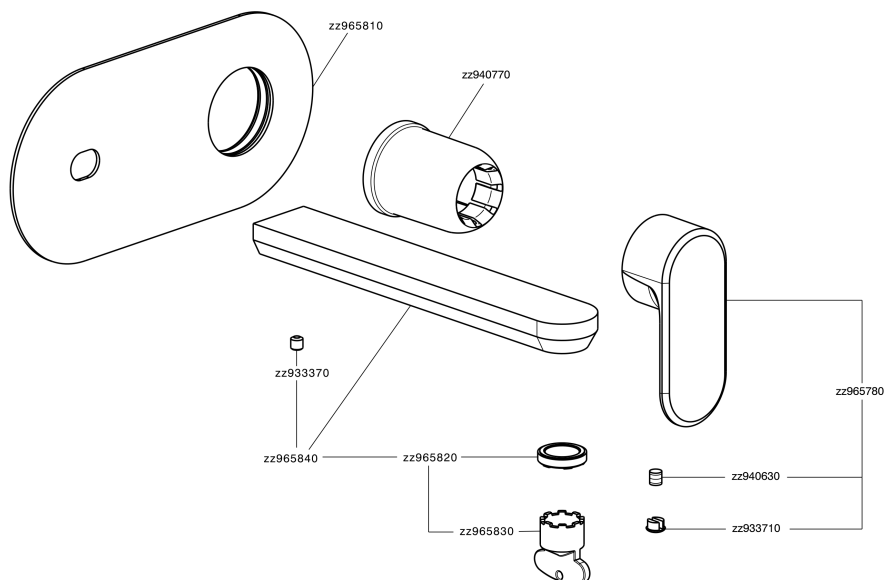

Exposed part for single lever washbasin valve LINEAVIVA_LV005510

MODEL **LV005510**

Exposed part for single lever washbasin valve, without concealed part, spout L.200 mm, for item Easy-Box ZA002450-ZA025510

Exposed part for single lever washbasin valve LINEAVIVA_LV005510

LV005510

<https://en.cisal.it/exposed-part-for-single-lever-washbasin-valve-lineaviva-lv005510>

2026-04-30