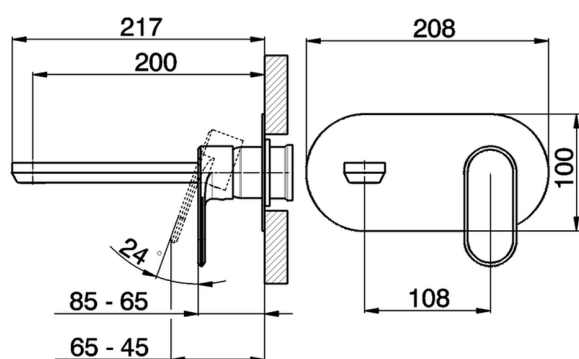

Exposed part for single lever washbasin valve LINEAVIVA_LV005510

MODEL **LV005510**

Exposed part for single lever washbasin valve, without concealed part, spout L.200 mm, for item Easy-Box ZA002450-ZA025510

Exposed part for single lever washbasin valve LINEAVIVA_LV005510

LV005510

<https://en.cisal.it/exposed-part-for-single-lever-washbasin-valve-lineaviva-lv005510>

2026-06-05