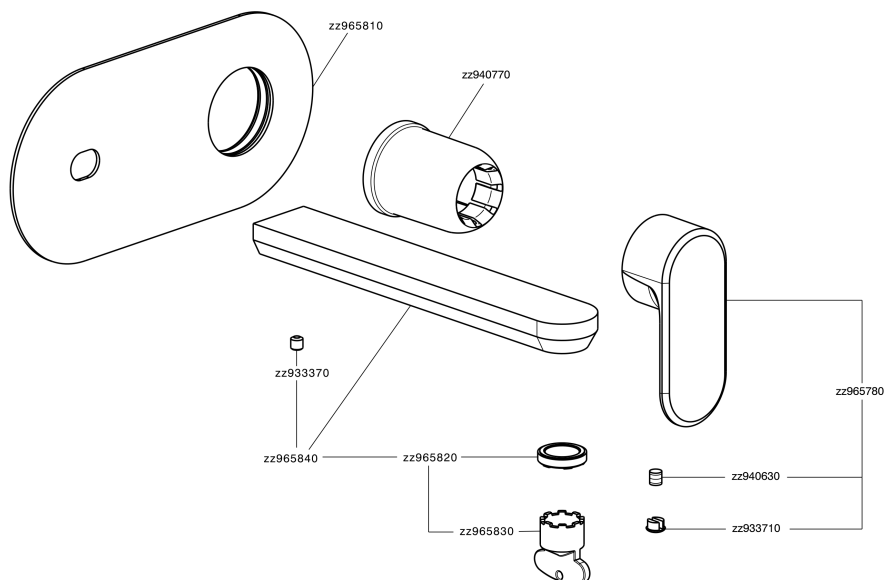

Exposed part for single lever washbasin valve LINEAVIVA_LV005510

MODEL **LV005510**

Exposed part for single lever washbasin valve, without concealed part, spout L.200 mm, for item Easy-Box ZA002450-ZA025510

Exposed part for single lever washbasin valve LINEAVIVA_LV005510

LV005510

<https://en.cisal.it/exposed-part-for-single-lever-washbasin-valve-lineaviva-lv005510>

2026-06-05