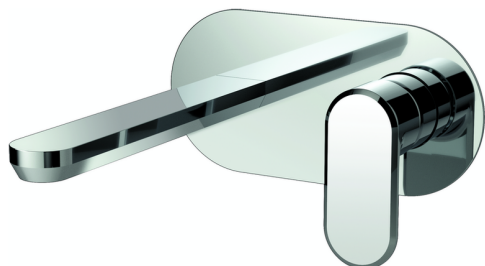

## Exposed part for single lever washbasin valve LINEAVIVA\_LV005510

MODEL **LV005510**

Exposed part for single lever washbasin valve, without concealed part, spout L.200 mm, for item Easy-Box ZA002450-ZA025510

### AVAILABLE FINISHINGS

-  **21** 21 Chrome
-  **2B** 2B Polished Nickel
-  **2F** 2F Brushed Nickel
-  **40** 40 Matt Black
-  **4Q** 4Q Matt White

## Exposed part for single lever washbasin valve LINEAVIVA\_LV005510

LV005510

<https://en.cisal.it/exposed-part-for-single-lever-washbasin-valve-lineaviva-lv005510>

2026-04-07