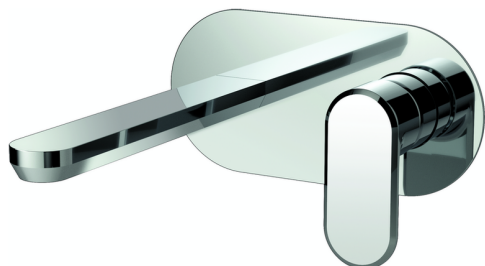

Exposed part for single lever washbasin valve LINEAVIVA_LV005510

MODEL **LV005510**

Exposed part for single lever washbasin valve, without concealed part, spout L.200 mm, for item Easy-Box ZA002450-ZA025510

AVAILABLE FINISHINGS

-  **21** 21 Chrome
-  **2B** 2B Polished Nickel
-  **2F** 2F Brushed Nickel
-  **40** 40 Matt Black
-  **4Q** 4Q Matt White

CHARACTERISTICS

Installation **Concealed**
 Required concealed parts **ZA002450**

Exposed part for single lever washbasin valve LINEAVIVA_LV005510

LV005510

<https://en.cisal.it/exposed-part-for-single-lever-washbasin-valve-lineaviva-lv005510>

2026-06-05