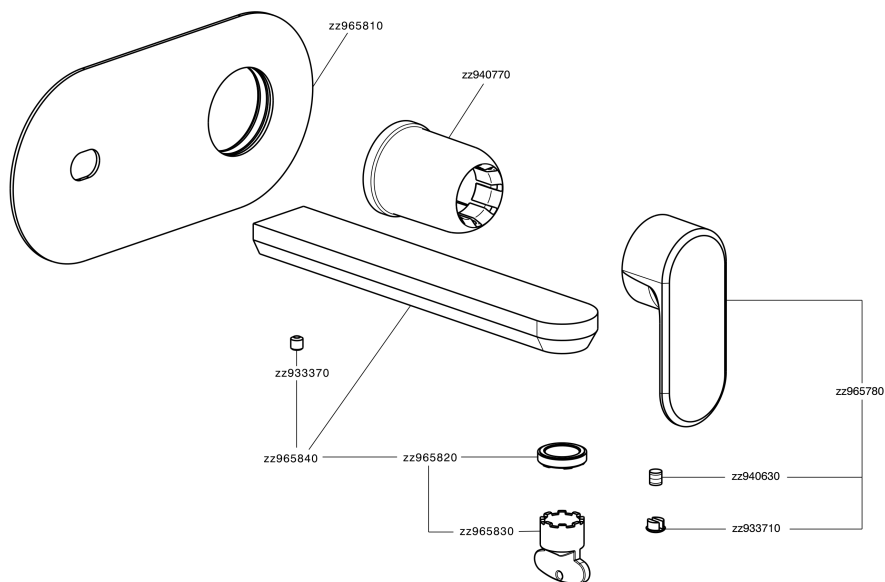

## Exposed part for single lever washbasin valve LINEAVIVA\_LV005510

MODEL **LV005510**

Exposed part for single lever washbasin valve, without concealed part, spout L.200 mm, for item Easy-Box ZA002450-ZA025510

### CHARACTERISTICS

Installation **Concealed**  
 Required concealed parts **ZA002450**

## Exposed part for single lever washbasin valve LINEAVIVA\_LV005510

LV005510

<https://en.cisal.it/exposed-part-for-single-lever-washbasin-valve-lineaviva-lv005510>

2026-04-07