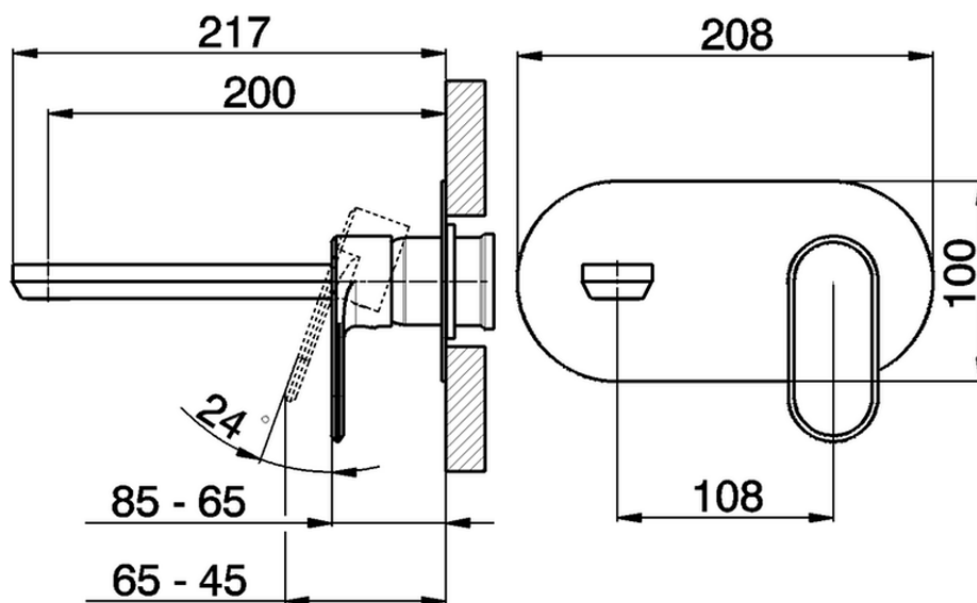

Exposed part for single lever washbasin valve LINEAVIVA_LV005510

LV005510

<https://en.cisal.it/exposed-part-for-single-lever-washbasin-valve-lineaviva-lv005510>

2026-04-30