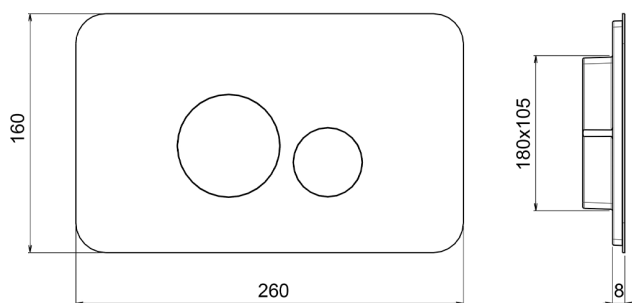

## Universal toilet flush plate inox AISI 304 COMPONENTS\_ZA001860

MODEL **ZA001860**

Universal toilet flush plate inox AISI 304, round buttons with front actuation, water saving dual-flush system, compatible with: Geberit (mod. Sigma 8cm - 12cm), Tece (mod. 2003-2020, 2021-Now), Viega (mod. Prevista 3H, 3L, 3F), Oli (mod. 74 - 120Plus, Expert Quadra Plus)