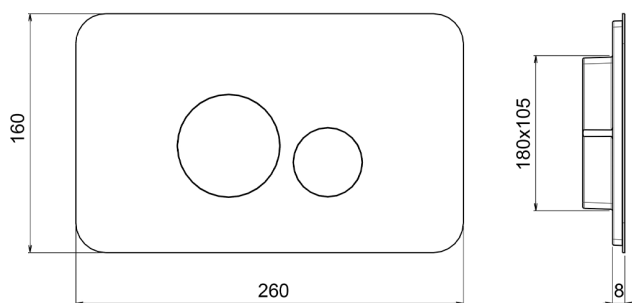

Universal toilet flush plate inox AISI 304 COMPONENTS_ZA001860

MODEL **ZA001860**

Universal toilet flush plate inox AISI 304, round buttons with front actuation, water saving dual-flush system, compatible with: Geberit (mod. Sigma 8cm - 12cm), Tece (mod. 2003-2020, 2021-Now), Viega (mod. Prevista 3H, 3L, 3F), Oli (mod. 74 - 120Plus, Expert Quadra Plus)