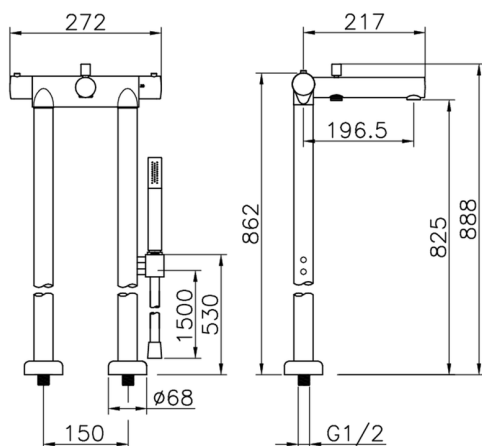

Free-Standing Bath/S.Thermo Set SLIM_SMT39010

MODEL **SMT39010**

Free-Standing Bath/S.Thermo Set, Brass minimalistic one spray handshower, 150 cm smooth SUPREME Flexible Hose

AVAILABLE FINISHINGS

-  **21** 21 Chrome
-  **2B** 2B Polished Nickel
-  **40** 40 Matt Black
-  **4Q** 4Q Matt White

CHARACTERISTICS

Cartridge Spare Parts **24.04A.PP**

8x20 Plus P Thermostatic Valve

Thermostatic

The Cisal thermostatic is your personal water manager, helping you to handle, control and save water and energy.