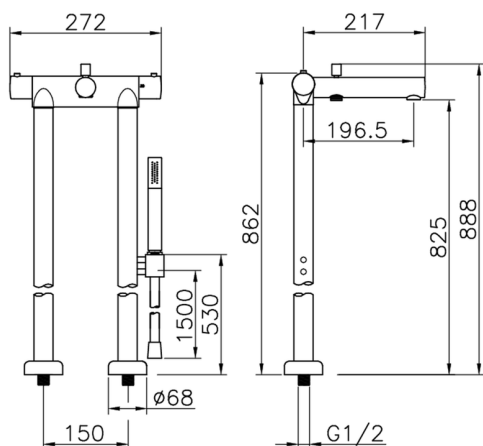

Free-Standing Bath/S.Thermo Set SLIM_SMT39010

MODEL **SMT39010**

Free-Standing Bath/S.Thermo Set, Brass minimalistic one spray handshower, 150 cm smooth SUPREME Flexible Hose

AVAILABLE FINISHINGS

-  **21** 21 Chrome
-  **2B** 2B Polished Nickel
-  **40** 40 Matt Black
-  **4Q** 4Q Matt White

CHARACTERISTICS

Cartridge Spare Parts **24.04A.PP**

8x20 Plus P Thermostatic Valve

Thermostatic

The Cisal thermostatic is your personal water manager, helping you to handle, control and save water and energy.