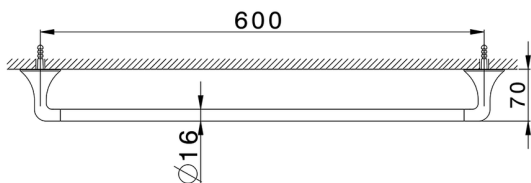

Towel holder VITA_VI090102

MODEL **VI090102**

Towel holder

AVAILABLE FINISHINGS

-  **21** 21 Chrome
-  **2Q** 2Q Black Titanium
-  **40** 40 Matt Black
-  **4Q** 4Q Matt White

CHARACTERISTICS

2024-12-22