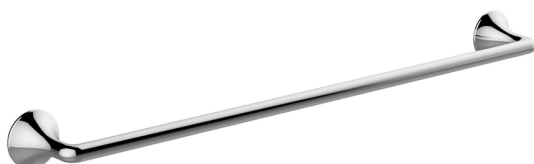

Towel holder VITA_VI090102

MODEL **VI090102**

Towel holder

AVAILABLE FINISHINGS

-  **21** 21 Chrome
-  **2Q** 2Q Black Titanium
-  **40** 40 Matt Black
-  **4Q** 4Q Matt White

CHARACTERISTICS

2024-12-22