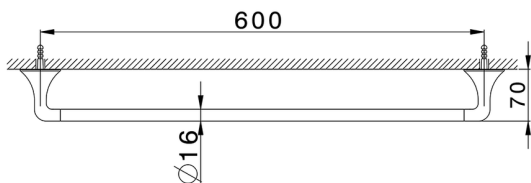

Towel holder VITA_VI090102

MODEL **VI090102**

Towel holder

AVAILABLE FINISHINGS

-  **21** 21 Chrome
-  **2Q** 2Q Black Titanium
-  **40** 40 Matt Black
-  **4Q** 4Q Matt White

CHARACTERISTICS

2024-12-31