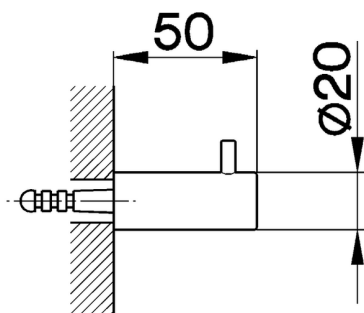

Single hook BATHROOM ACCESSORIES_SY090710

MODEL **SY090710**

Single hook

AVAILABLE FINISHINGS

-  **21** 21 Chrome
-  **2B** 2B Polished Nickel
-  **2F** 2F Brushed Nickel
-  **2P** 2P Rose Gold
-  **2Q** 2Q Black Titanium
-  **40** 40 Matt Black
-  **4Q** 4Q Matt White

CHARACTERISTICS

Single hook BATHROOM ACCESSORIES_SY090710

SY090710

<https://en.cisal.it/single-hook-bathroom-accessories-sy090710>

2024-12-22