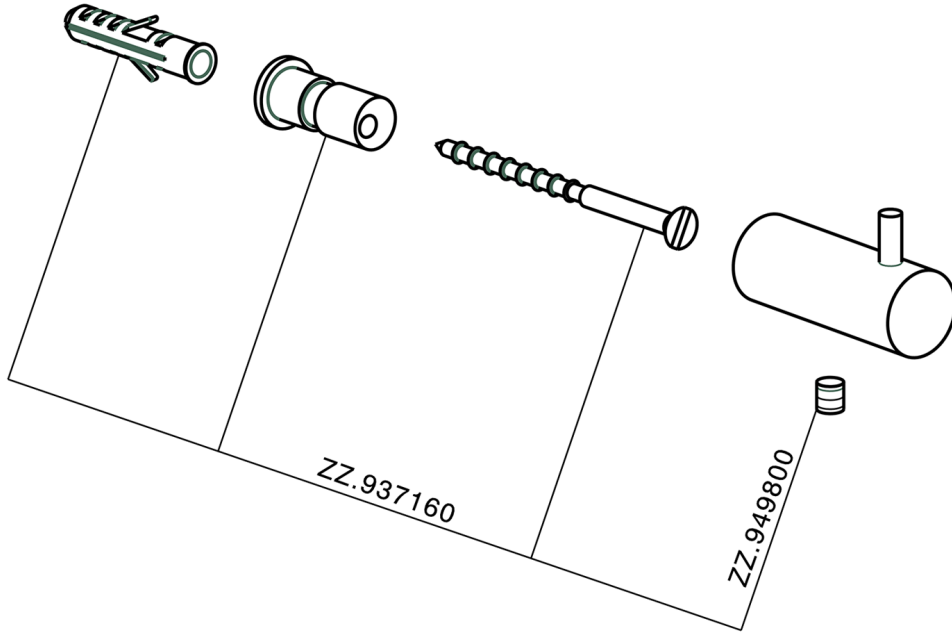

Single hook BATHROOM ACCESSORIES_SY090710

MODEL **SY090710**

Single hook

AVAILABLE FINISHINGS

-  **21** 21 Chrome
-  **2B** 2B Polished Nickel
-  **2F** 2F Brushed Nickel
-  **2P** 2P Rose Gold
-  **2Q** 2Q Black Titanium
-  **40** 40 Matt Black
-  **4Q** 4Q Matt White

CHARACTERISTICS

Single hook BATHROOM ACCESSORIES_SY090710

SY090710

<https://en.cisal.it/single-hook-bathroom-accessories-sy090710>

2024-12-22