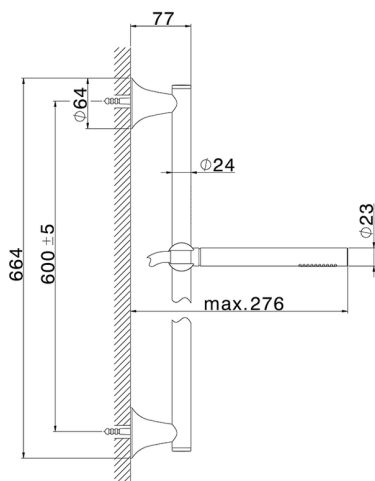

Slide rail shower set VITA_VI003110

MODEL **VI003110**

Slide rail shower set, 60 cm Brass slide bar $\varnothing 24$ w/brass sliding bracket, 23 mm Brass One Spray handshower, 150 cm SUPREME smooth flexible hose

AVAILABLE FINISHINGS

-  **21** 21 Chrome
-  **2Q** 2Q Black Titanium
-  **40** 40 Matt Black
-  **4Q** 4Q Matt White

CHARACTERISTICS

Slide rail shower set VITA_VI003110

VI003110

<https://en.cisal.it/slide-rail-shower-set-vita-vi003110>