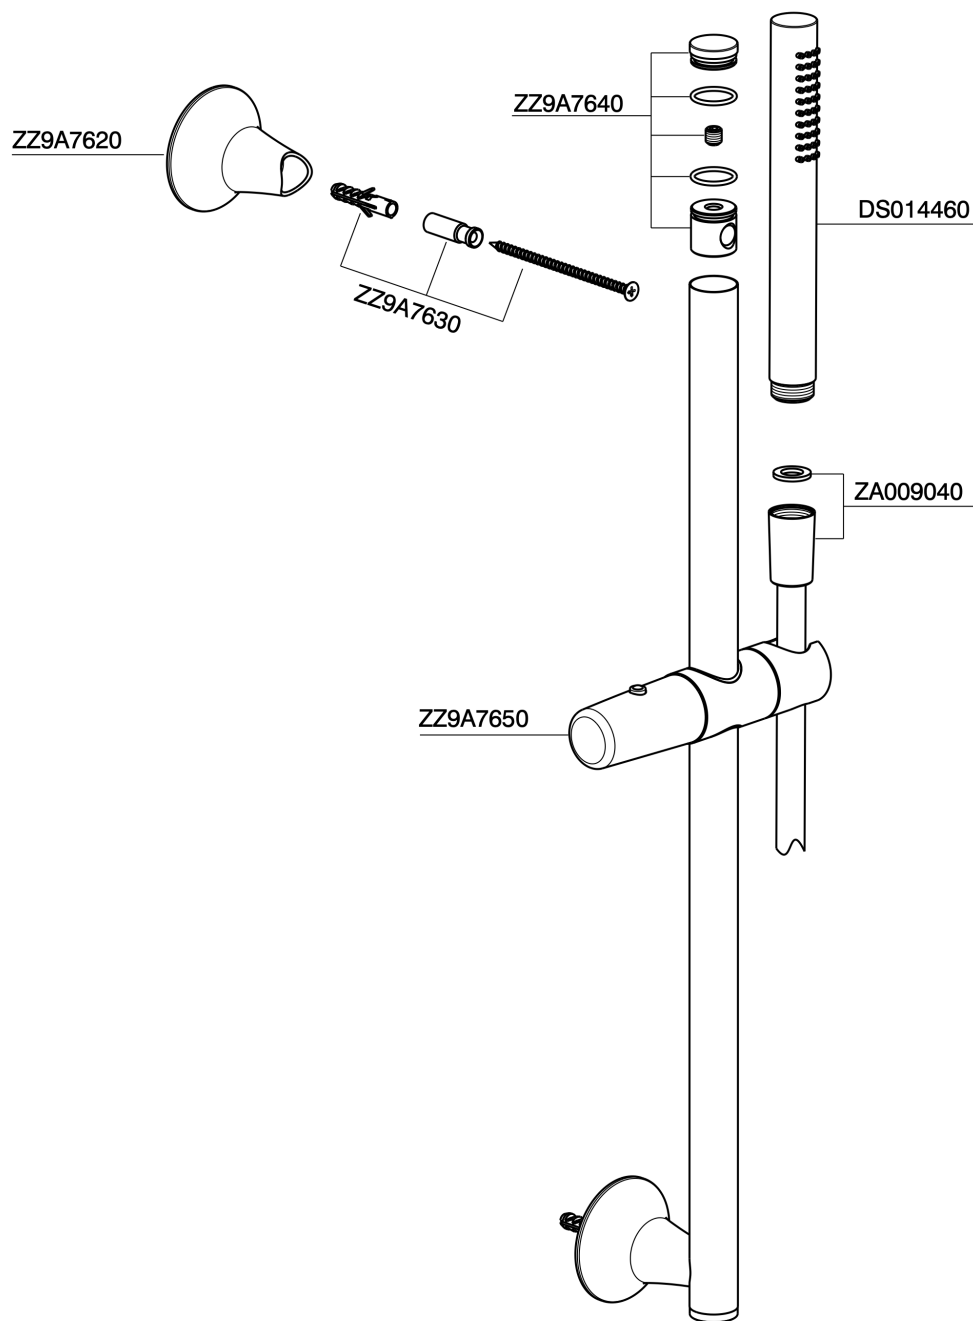

Slide rail shower set VITA_VI003110

VI003110

<https://en.cisal.it/slide-rail-shower-set-vita-vi003110>

2026-06-04