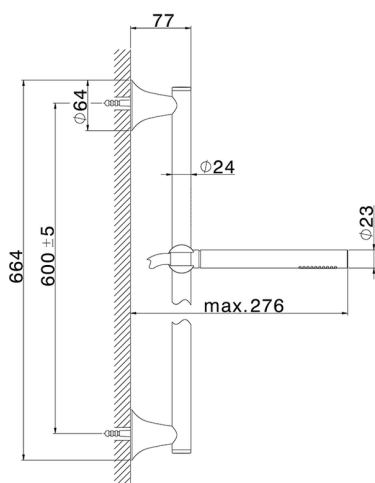

Slide rail shower set VITA_VI003110

MODEL **VI003110**

Slide rail shower set, 60 cm Brass slide bar $\varnothing 24$ w/brass sliding bracket, 23 mm Brass One Spray handshower, 150 cm SUPREME smooth flexible hose

AVAILABLE FINISHINGS

- **21** 21 Chrome
- **2Q** 2Q Black Titanium
- **40** 40 Matt Black
- **4Q** 4Q Matt White

CHARACTERISTICS