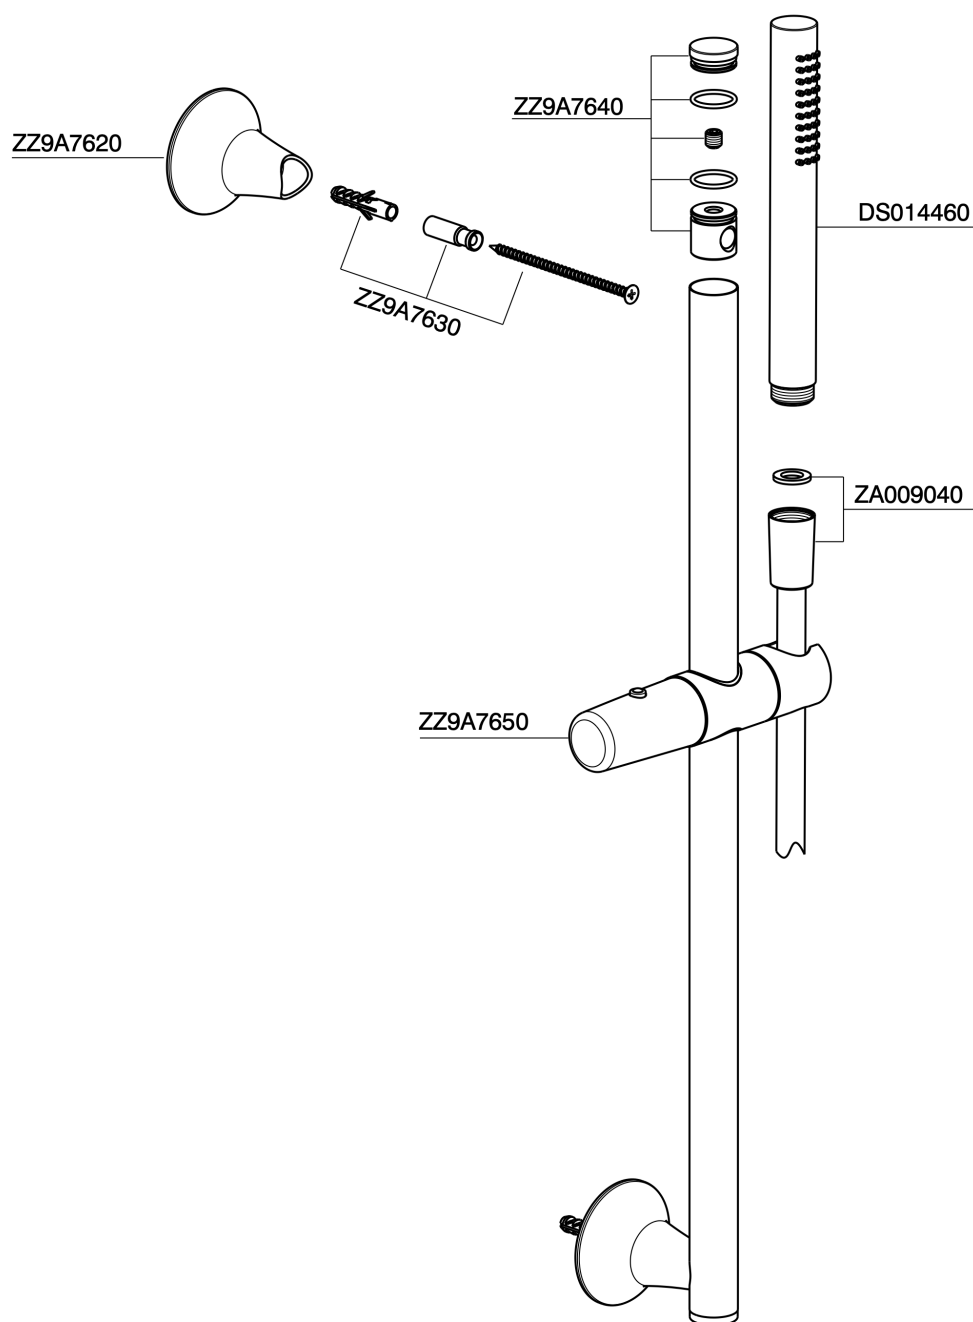

Slide rail shower set VITA_VI003110

MODEL **VI003110**

Slide rail shower set, 60 cm Brass slide bar $\varnothing 24$ w/brass sliding bracket, 23 mm Brass One Spray handshower, 150 cm SUPREME smooth flexible hose

AVAILABLE FINISHINGS

-  **21** 21 Chrome
-  **2Q** 2Q Black Titanium
-  **40** 40 Matt Black
-  **4Q** 4Q Matt White

CHARACTERISTICS

Slide rail shower set VITA_VI003110

VI003110

<https://en.cisal.it/slide-rail-shower-set-vita-vi003110>