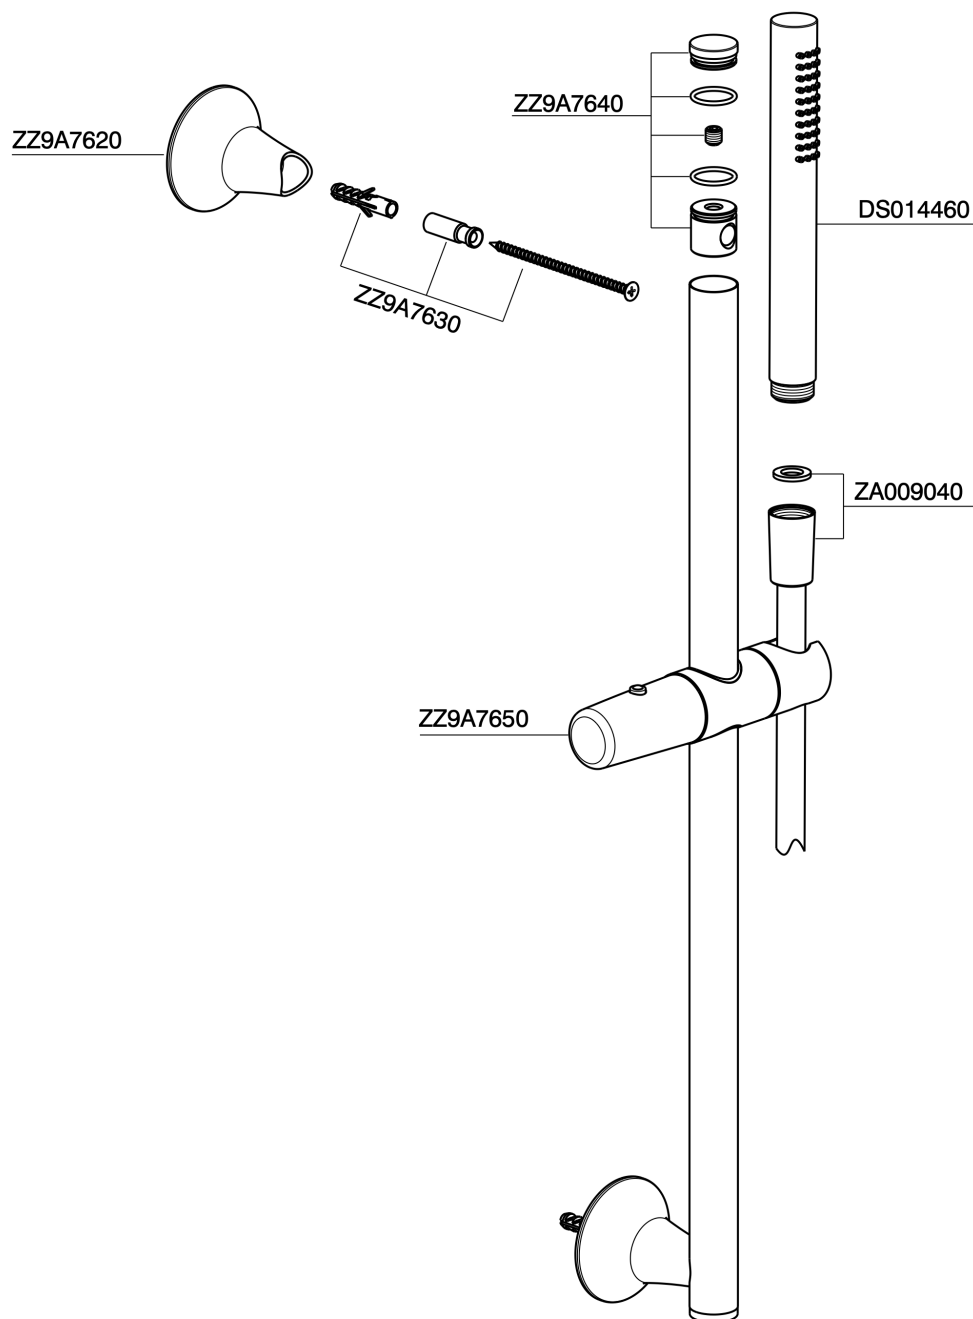

Slide rail shower set VITA_VI003110

VI003110

<https://en.cisal.it/slide-rail-shower-set-vita-vi003110>

2026-05-15