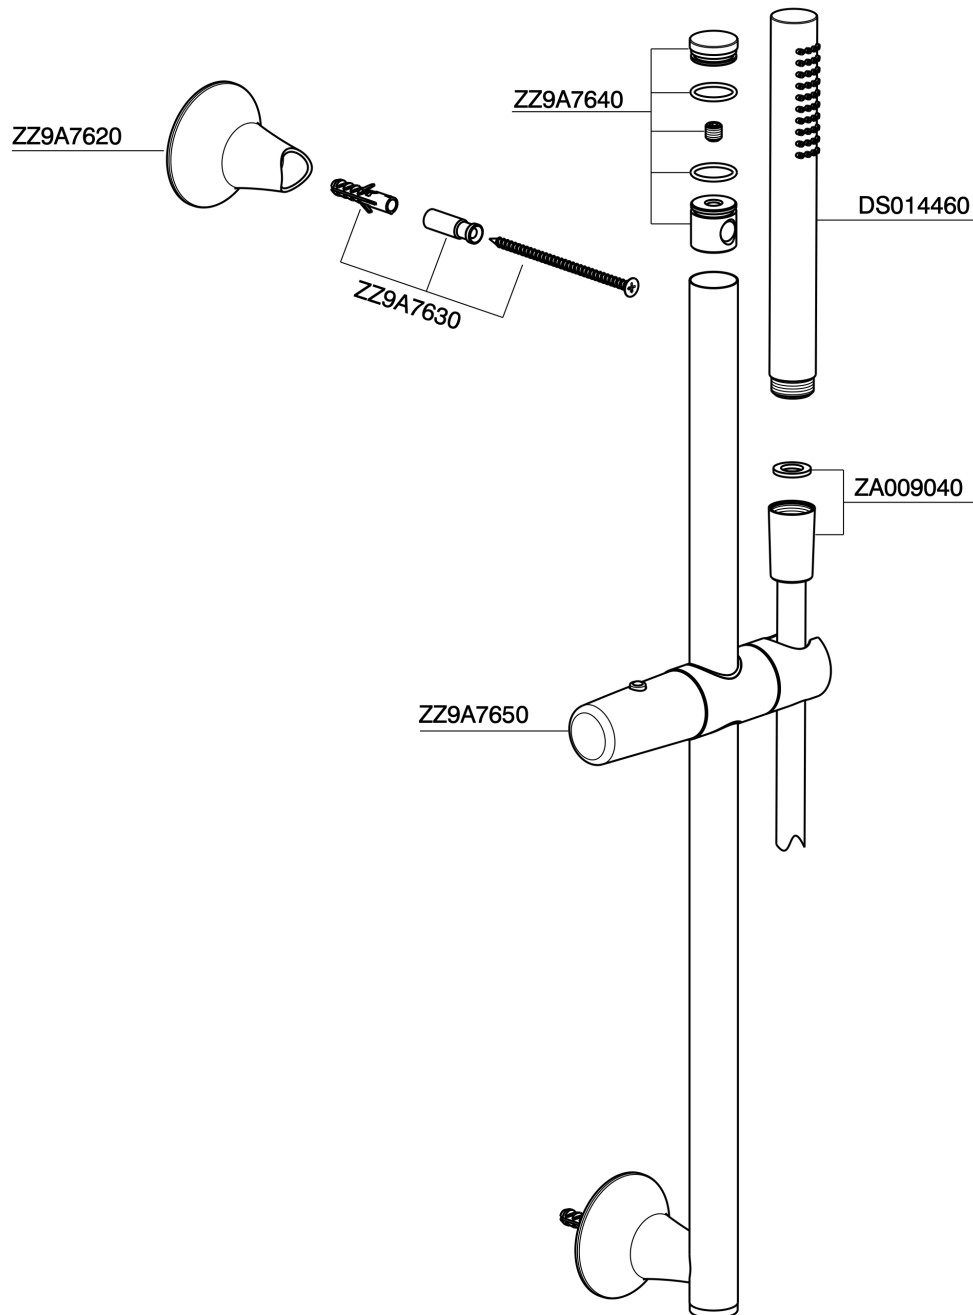

## Slide rail shower set VITA\_VI003110

VI003110

<https://en.cisal.it/slide-rail-shower-set-vita-vi003110>

2026-04-24