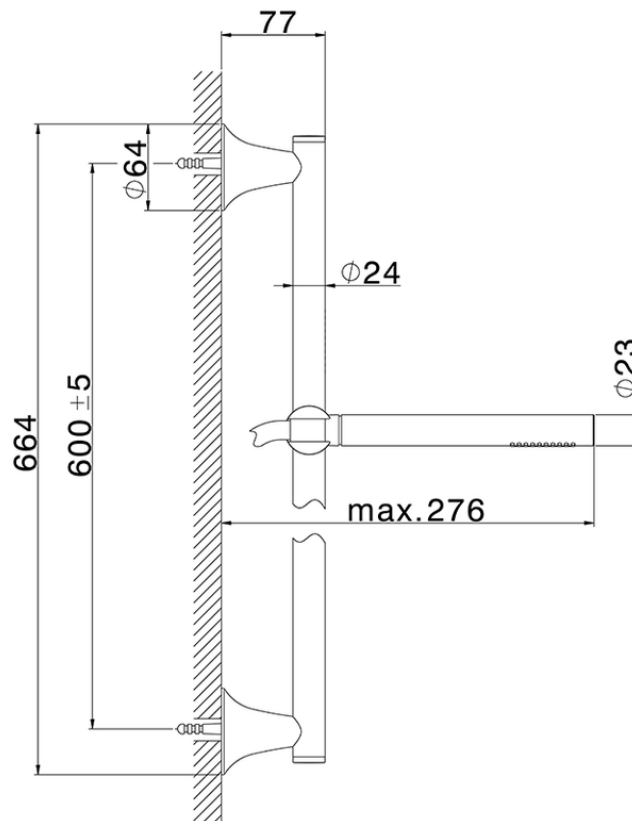

Slide rail shower set VITA_VI003110

VI003110

<https://en.cisal.it/slide-rail-shower-set-vita-vi003110>

2026-06-05