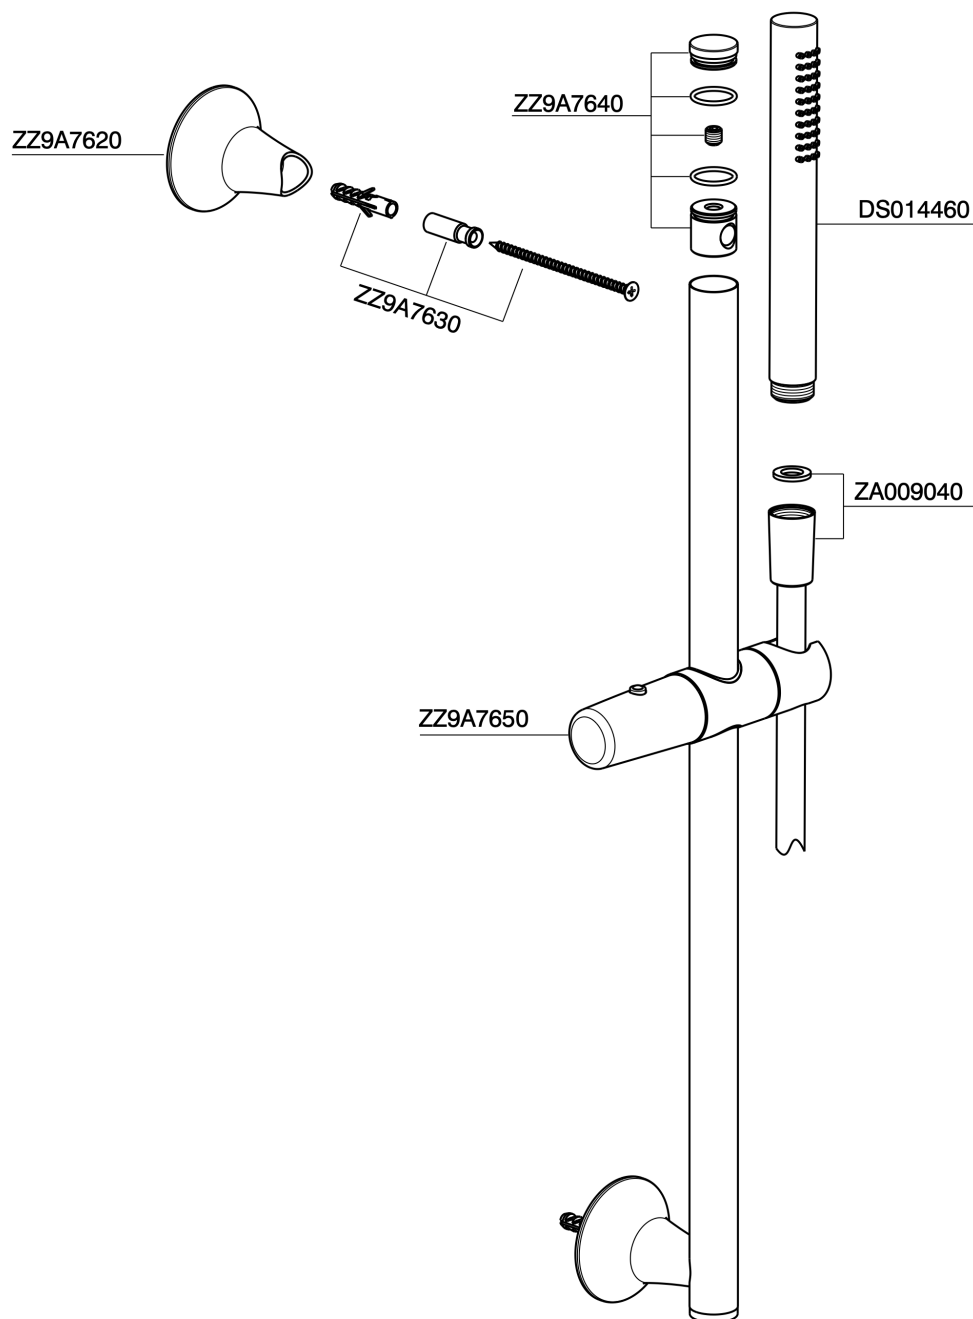

Slide rail shower set VITA_VI003110

MODEL **VI003110**

Slide rail shower set, 60 cm Brass slide bar $\varnothing 24$ w/brass sliding bracket, 23 mm Brass One Spray handshower, 150 cm SUPREME smooth flexible hose

AVAILABLE FINISHINGS

-  **21** 21 Chrome
-  **2Q** 2Q Black Titanium
-  **40** 40 Matt Black
-  **4Q** 4Q Matt White

CHARACTERISTICS

Slide rail shower set VITA_VI003110

VI003110

<https://en.cisal.it/slide-rail-shower-set-vita-vi003110>