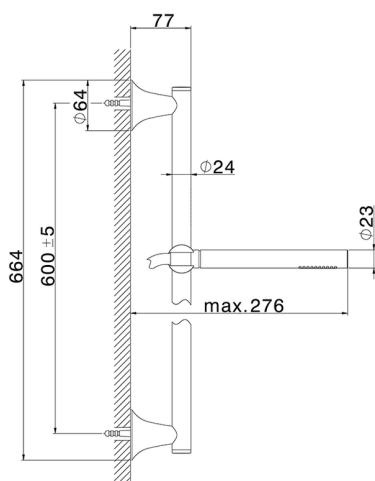

Slide rail shower set VITA_VI003110

MODEL **VI003110**

Slide rail shower set, 60 cm Brass slide bar $\varnothing 24$ w/brass sliding bracket, 23 mm Brass One Spray handshower, 150 cm SUPREME smooth flexible hose

AVAILABLE FINISHINGS

-  **21** 21 Chrome
-  **2Q** 2Q Black Titanium
-  **40** 40 Matt Black
-  **4Q** 4Q Matt White

CHARACTERISTICS

Slide rail shower set VITA_VI003110

VI003110

<https://en.cisal.it/slide-rail-shower-set-vita-vi003110>