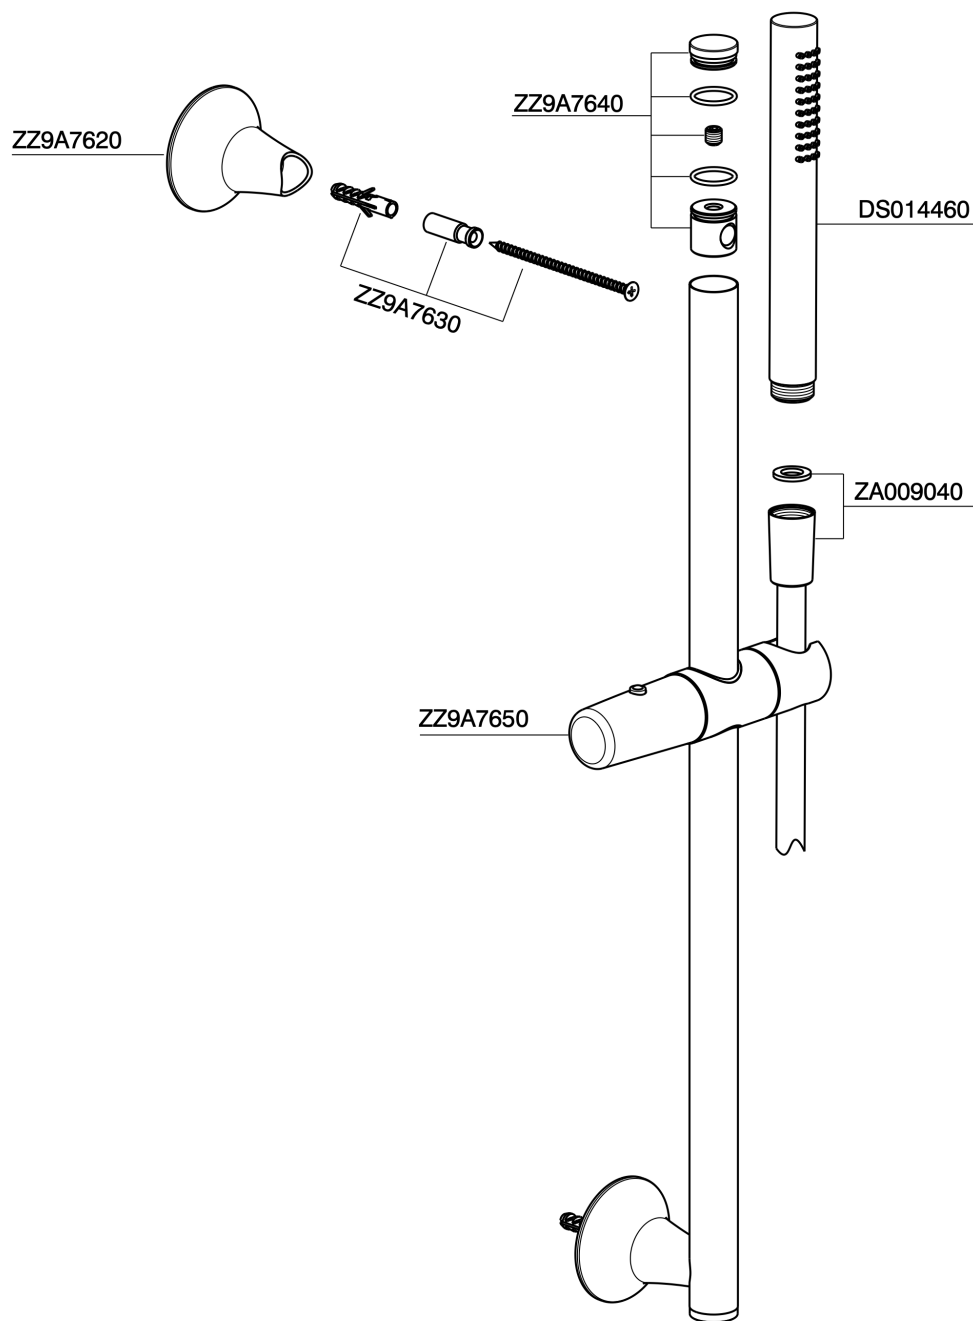

Slide rail shower set VITA_VI003110

MODEL **VI003110**

Slide rail shower set, 60 cm Brass slide bar $\varnothing 24$ w/brass sliding bracket, 23 mm Brass One Spray handshower, 150 cm SUPREME smooth flexible hose

AVAILABLE FINISHINGS

-  **21** 21 Chrome
-  **2Q** 2Q Black Titanium
-  **40** 40 Matt Black
-  **4Q** 4Q Matt White

CHARACTERISTICS

Slide rail shower set VITA_VI003110

VI003110

<https://en.cisal.it/slide-rail-shower-set-vita-vi003110>