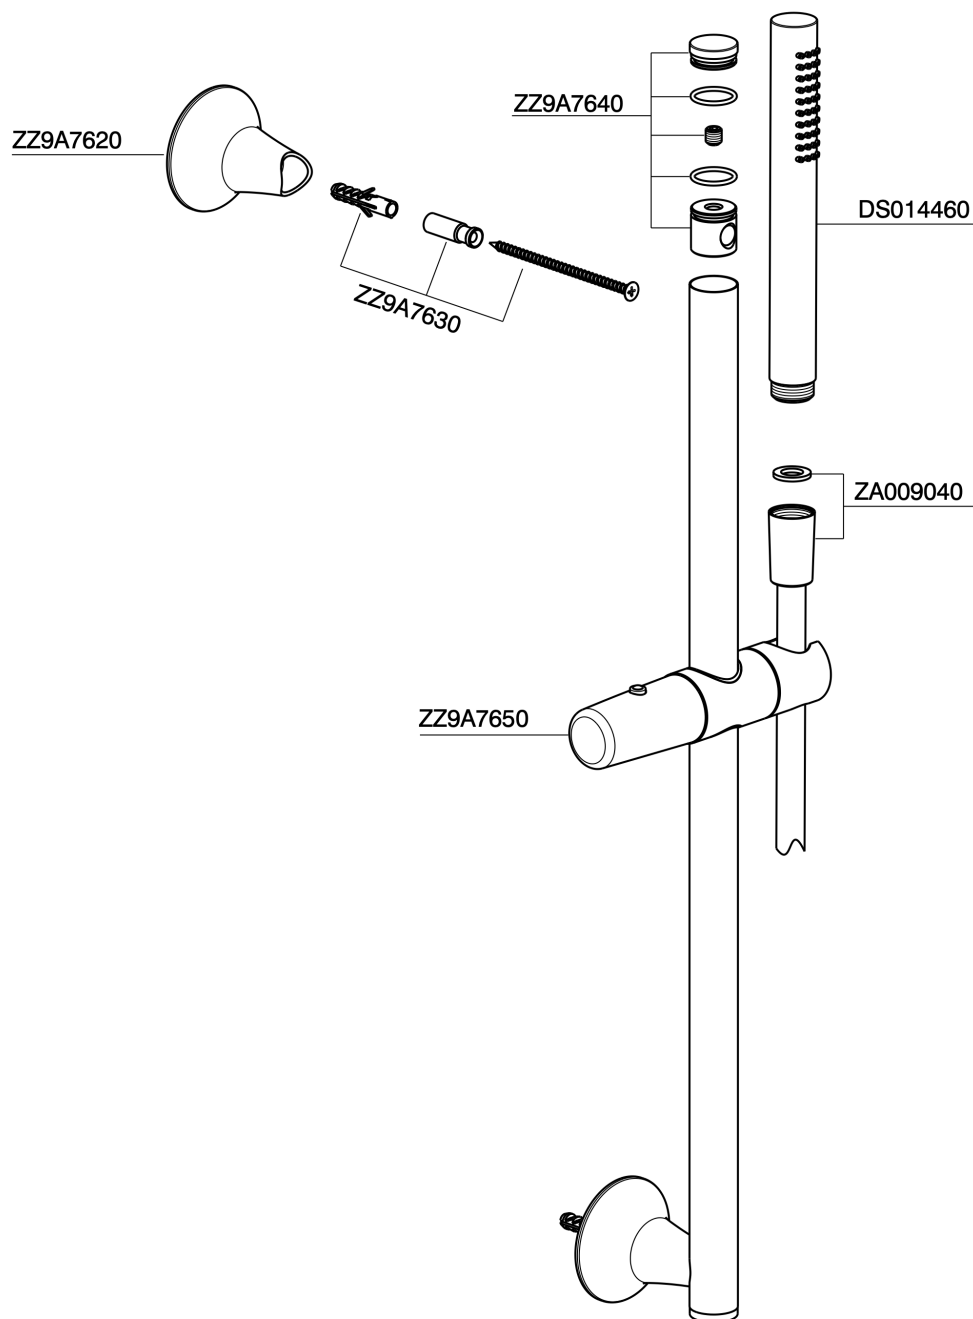

Slide rail shower set VITA_VI003110

VI003110

<https://en.cisal.it/slide-rail-shower-set-vita-vi003110>

2026-06-05