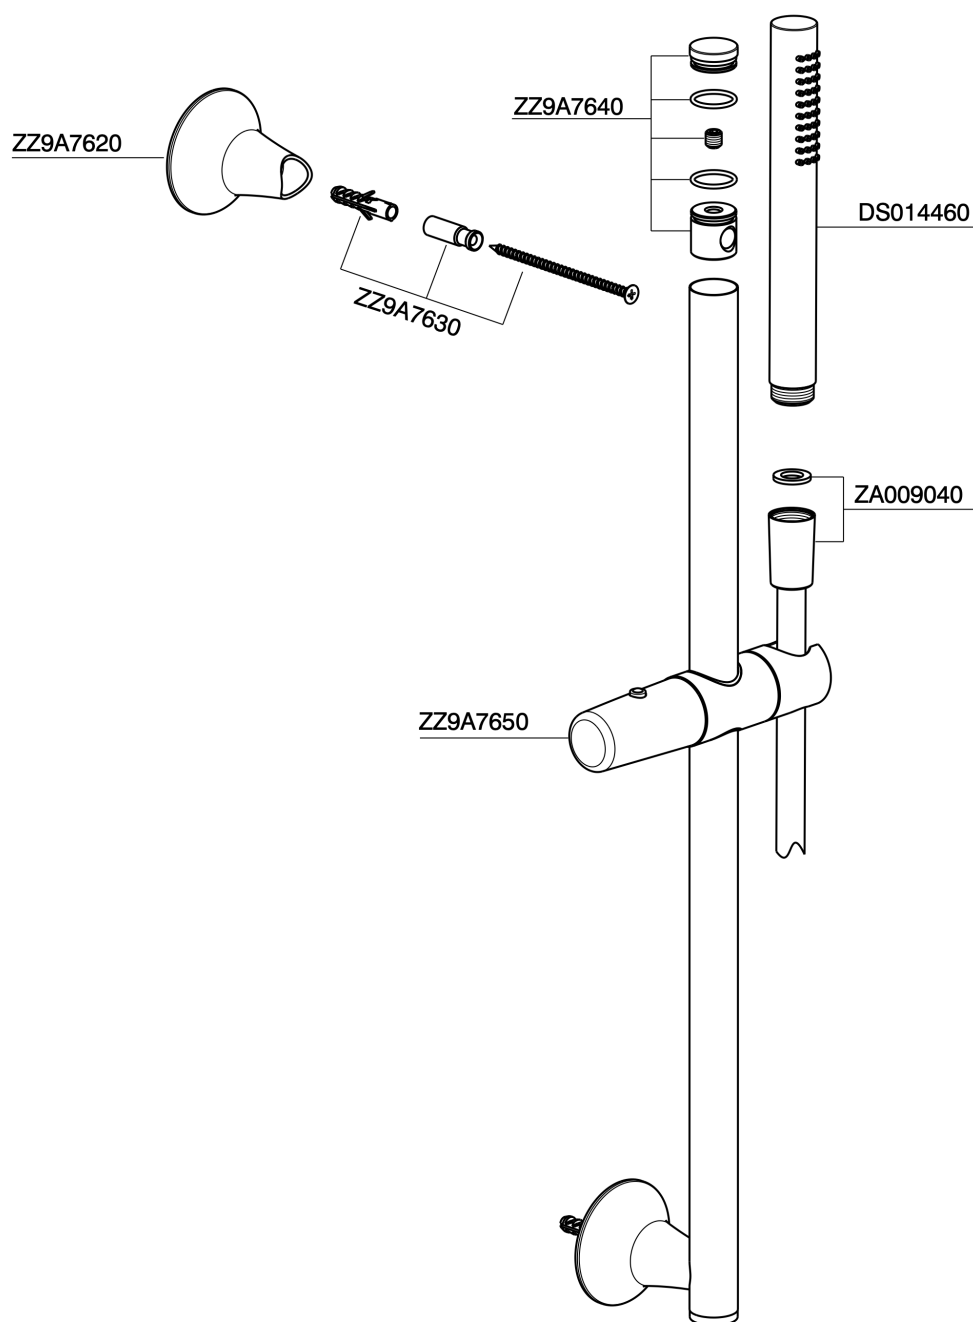

Slide rail shower set VITA_VI003110

VI003110

<https://en.cisal.it/slide-rail-shower-set-vita-vi003110>

2026-04-04