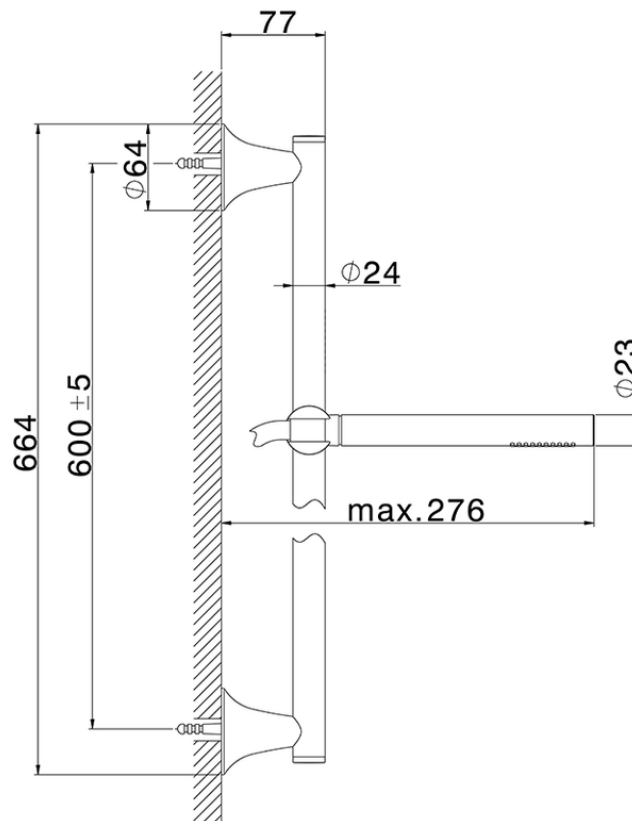

Slide rail shower set VITA_VI003110

VI003110

<https://en.cisal.it/slide-rail-shower-set-vita-vi003110>

2026-04-24