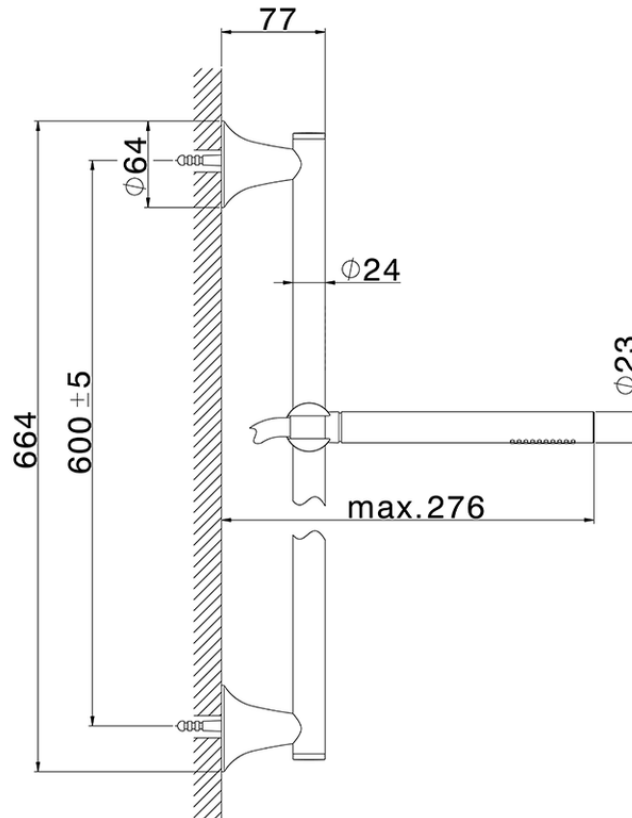

## Slide rail shower set VITA\_VI003110

VI003110

<https://en.cisal.it/slide-rail-shower-set-vita-vi003110>

2026-04-04