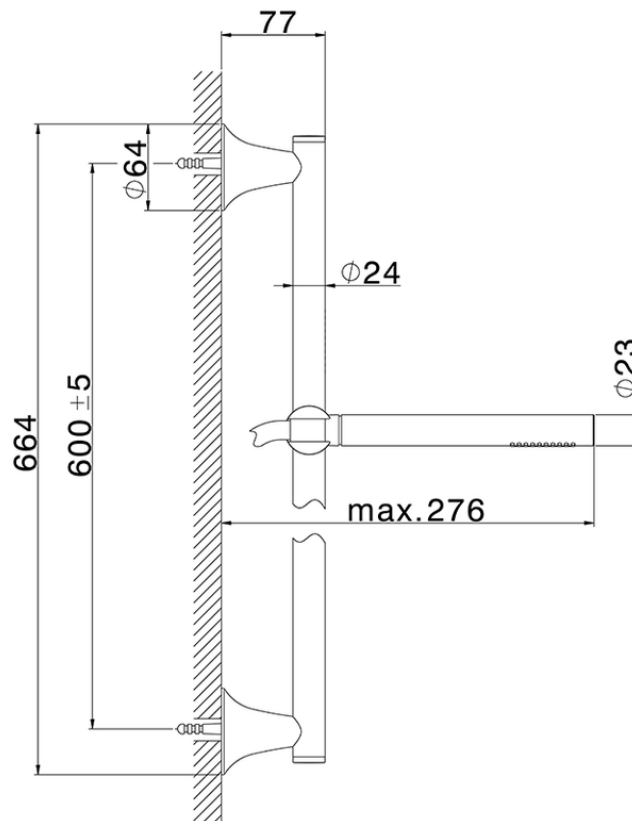

Slide rail shower set VITA_VI003110

VI003110

<https://en.cisal.it/slide-rail-shower-set-vita-vi003110>

2026-05-15