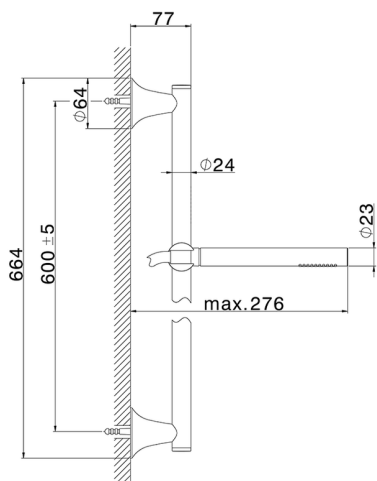

Slide rail shower set VITA_VI003110

MODEL **VI003110**

Slide rail shower set, 60 cm Brass slide bar $\varnothing 24$ w/brass sliding bracket, 23 mm Brass One Spray handshower, 150 cm SUPREME smooth flexible hose

AVAILABLE FINISHINGS

-  **21** 21 Chrome
-  **2Q** 2Q Black Titanium
-  **40** 40 Matt Black
-  **4Q** 4Q Matt White

CHARACTERISTICS

Slide rail shower set VITA_VI003110

VI003110

<https://en.cisal.it/slide-rail-shower-set-vita-vi003110>