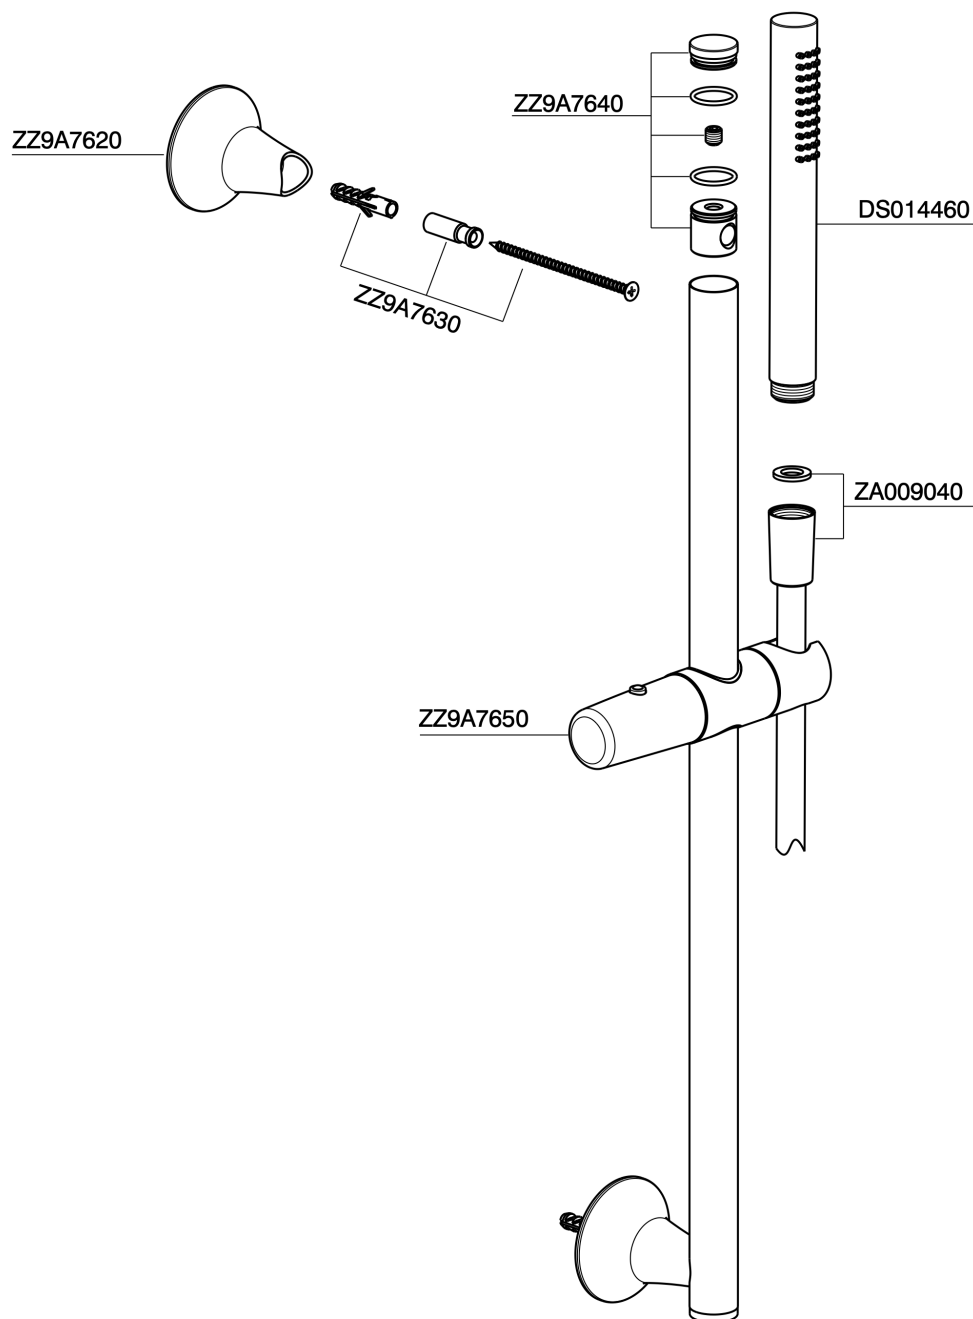

## Slide rail shower set VITA\_VI003110

VI003110

<https://en.cisal.it/slide-rail-shower-set-vita-vi003110>

2026-04-24