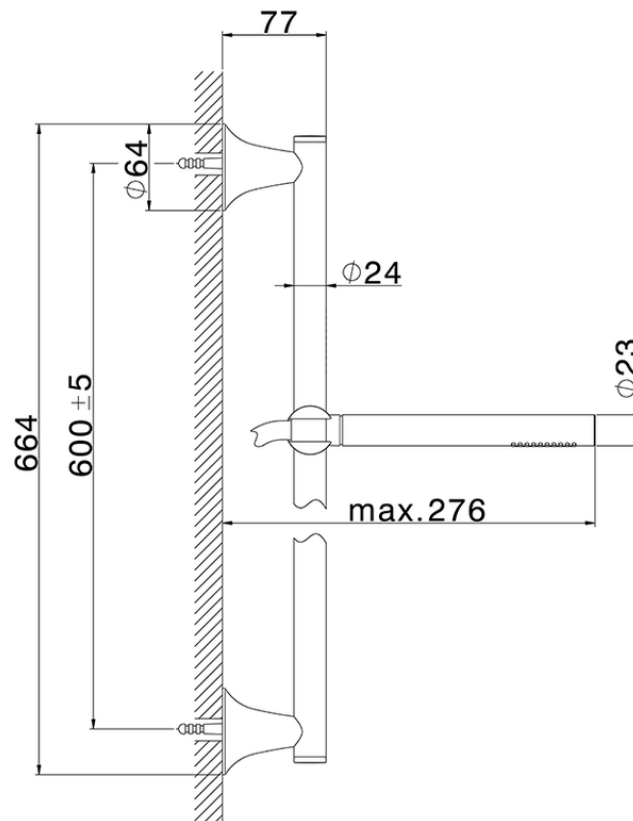

## Slide rail shower set VITA\_VI003110

VI003110

<https://en.cisal.it/slide-rail-shower-set-vita-vi003110>

2026-06-24