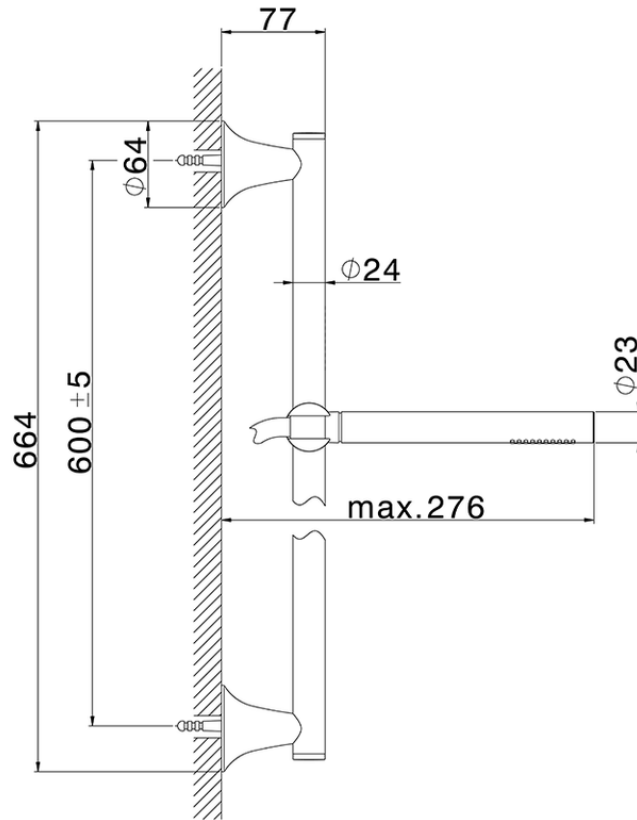

Slide rail shower set VITA_VI003110

VI003110

<https://en.cisal.it/slide-rail-shower-set-vita-vi003110>

2026-06-04