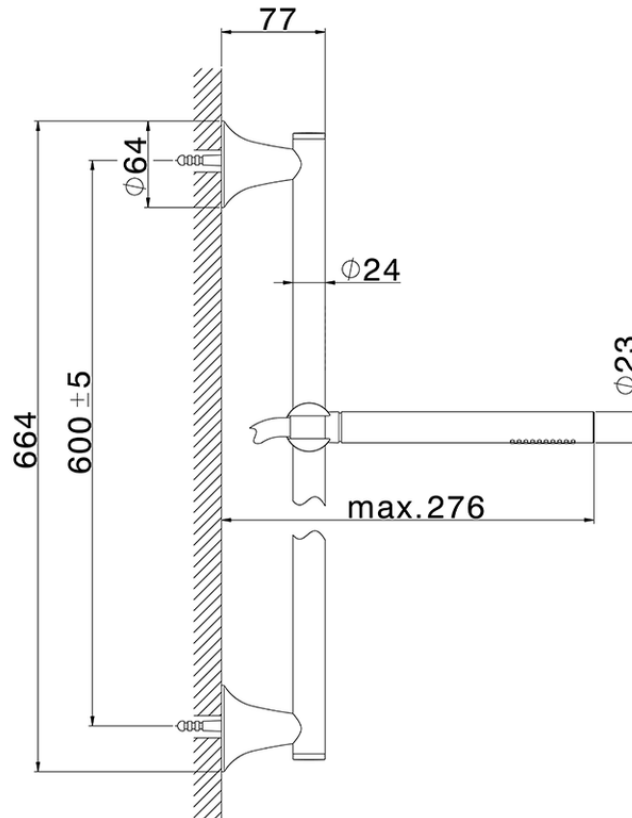

Slide rail shower set VITA_VI003110

VI003110

<https://en.cisal.it/slide-rail-shower-set-vita-vi003110>

2026-04-04