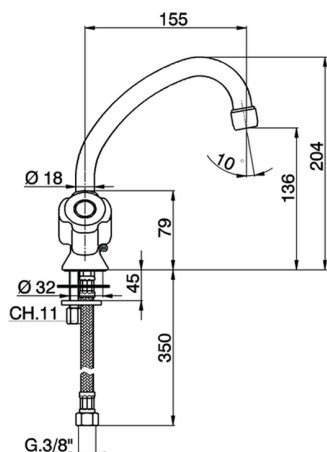

Washbasin mixer TR_TR000521

MODEL **TR000521**

Washbasin mixer, without automatic pop-up waste, without handles

AVAILABLE FINISHINGS

CHARACTERISTICS

2025-12-05