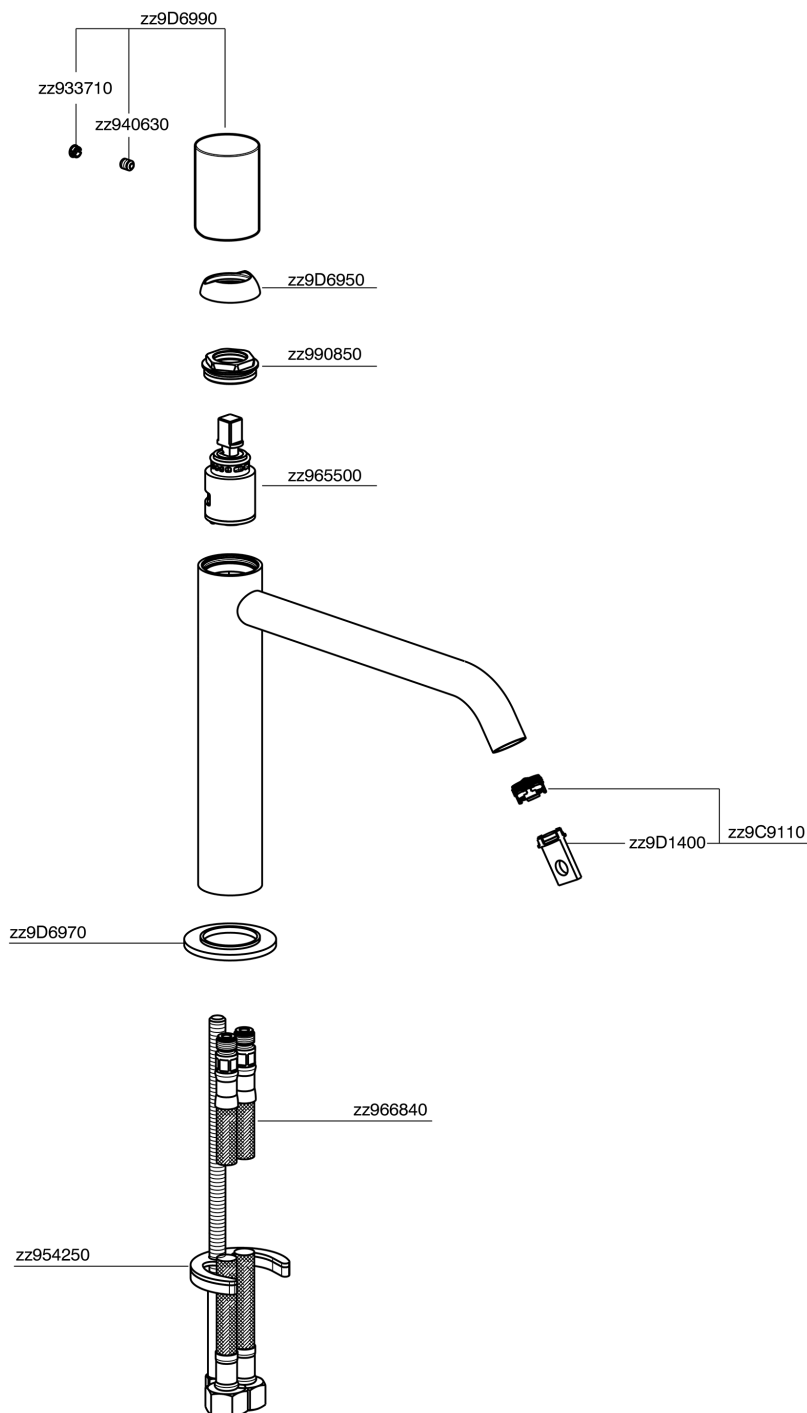

Single lever 'medium' washbasin mixer SMOOTH X32_X3001504

X3001504

<https://en.cisal.it/single-lever-medium-washbasin-mixer-smooth-x32-x3001504>

2026-04-26