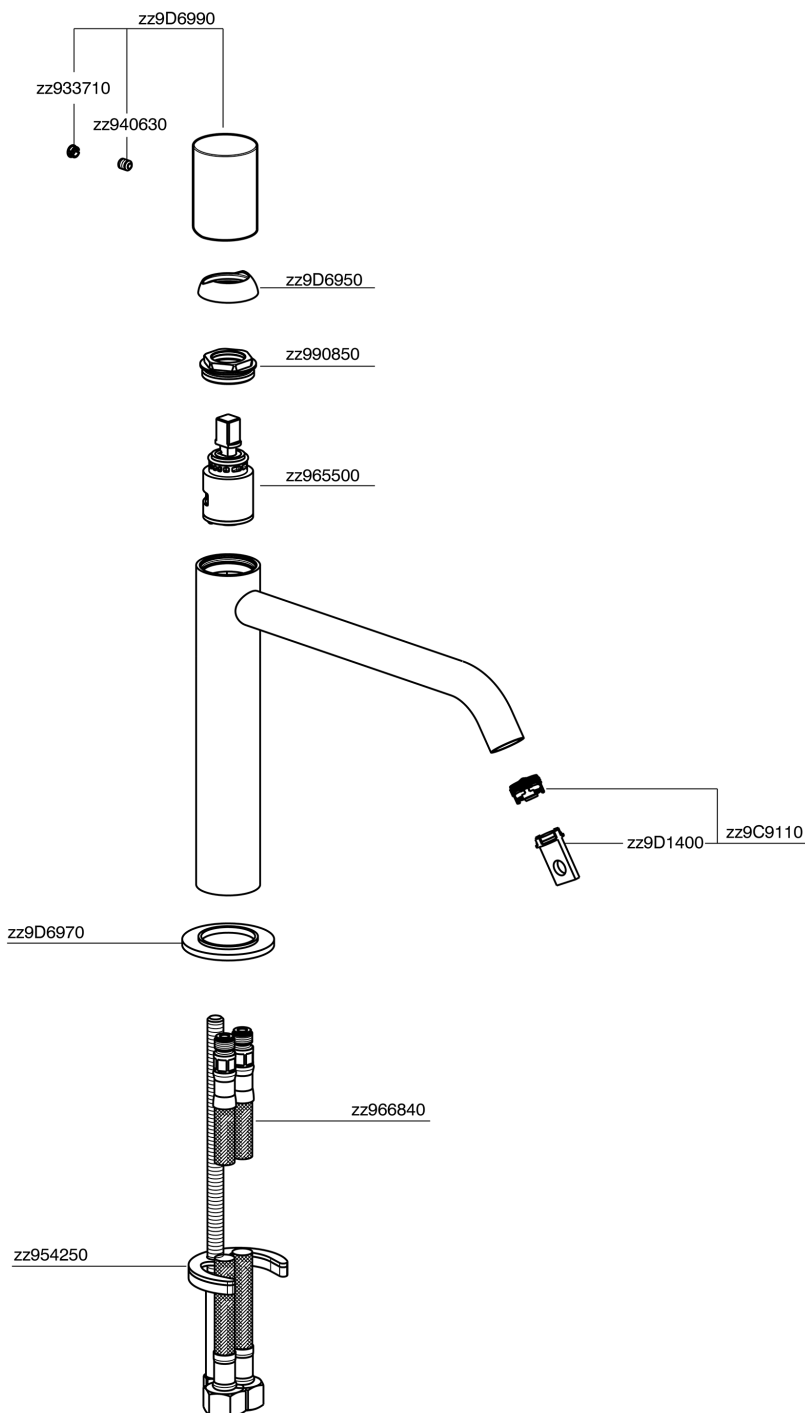

Single lever 'medium' washbasin mixer SMOOTH X32_X3001504

X3001504

<https://en.cisal.it/single-lever-medium-washbasin-mixer-smooth-x32-x3001504>

2026-06-14