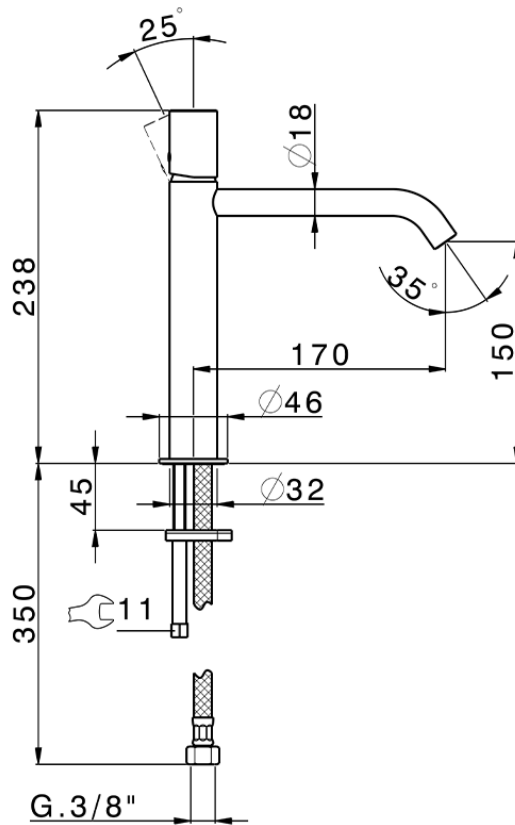

## Single lever 'medium' washbasin mixer SMOOTH X32\_X3001504

X3001504

<https://en.cisal.it/single-lever-medium-washbasin-mixer-smooth-x32-x3001504>

2026-05-17