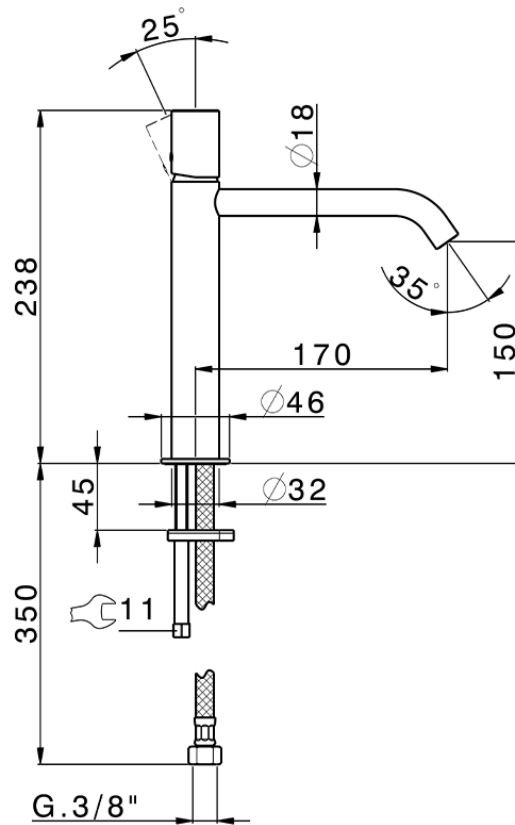

## Single lever 'medium' washbasin mixer SMOOTH X32\_X3001504

X3001504

<https://en.cisal.it/single-lever-medium-washbasin-mixer-smooth-x32-x3001504>

2026-04-26