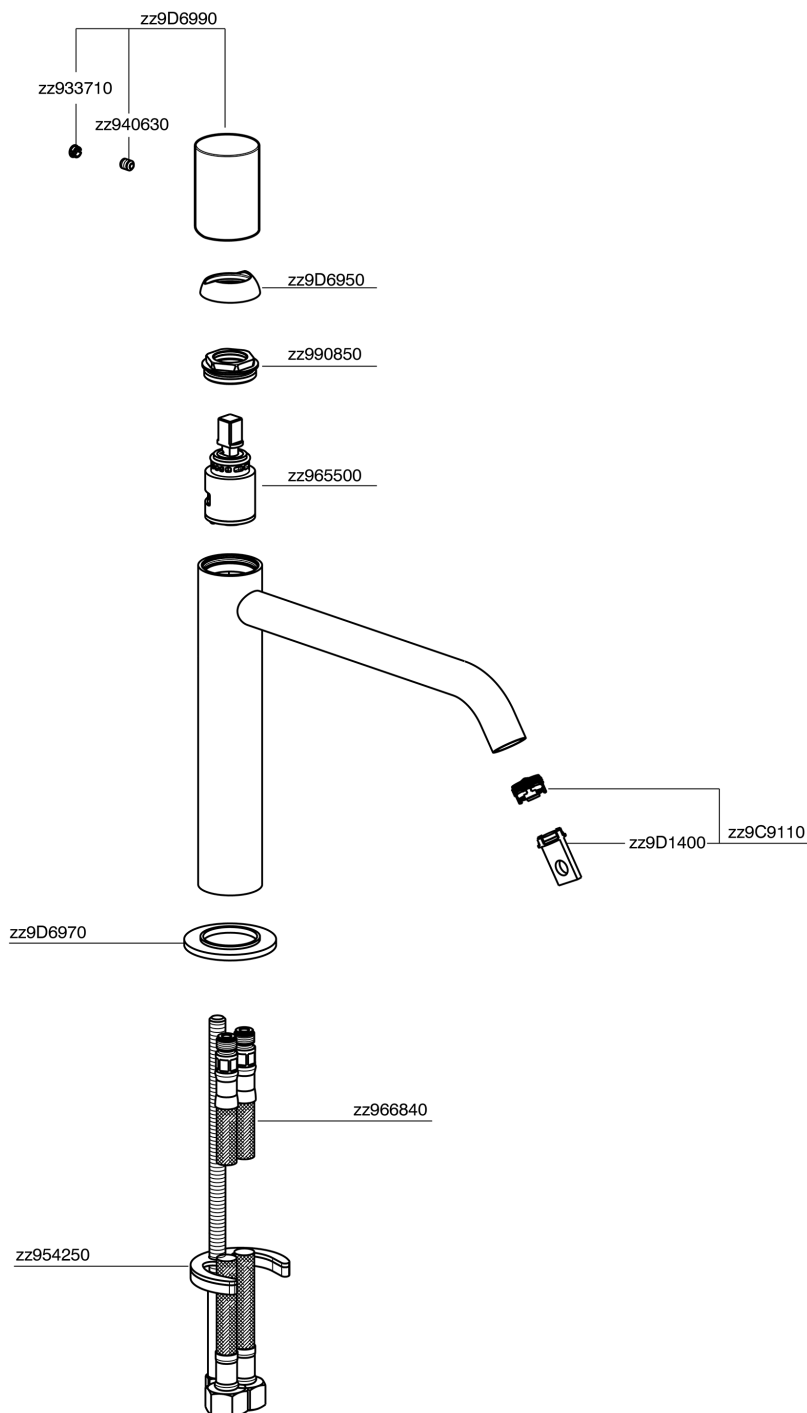

Single lever 'medium' washbasin mixer SMOOTH X32_X3001504

X3001504

<https://en.cisal.it/single-lever-medium-washbasin-mixer-smooth-x32-x3001504>

2026-05-17