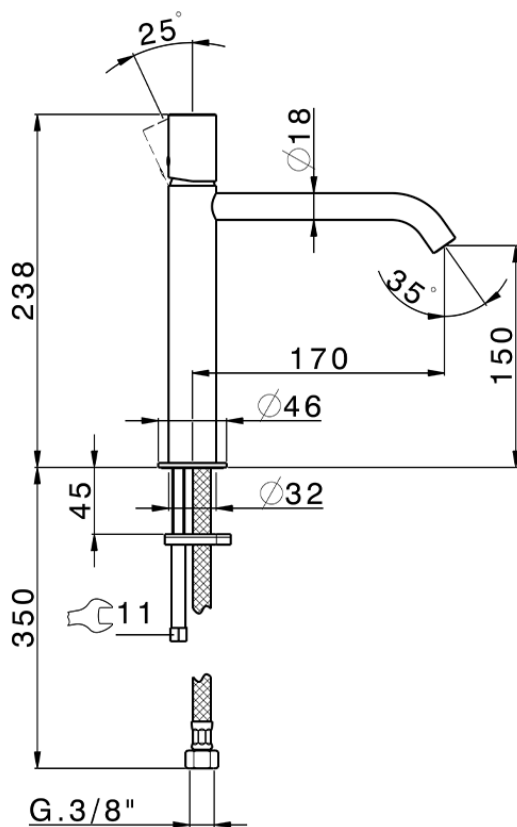

Single lever 'medium' washbasin mixer SMOOTH X32_X3001504

X3001504

<https://en.cisal.it/single-lever-medium-washbasin-mixer-smooth-x32-x3001504>

2026-04-06