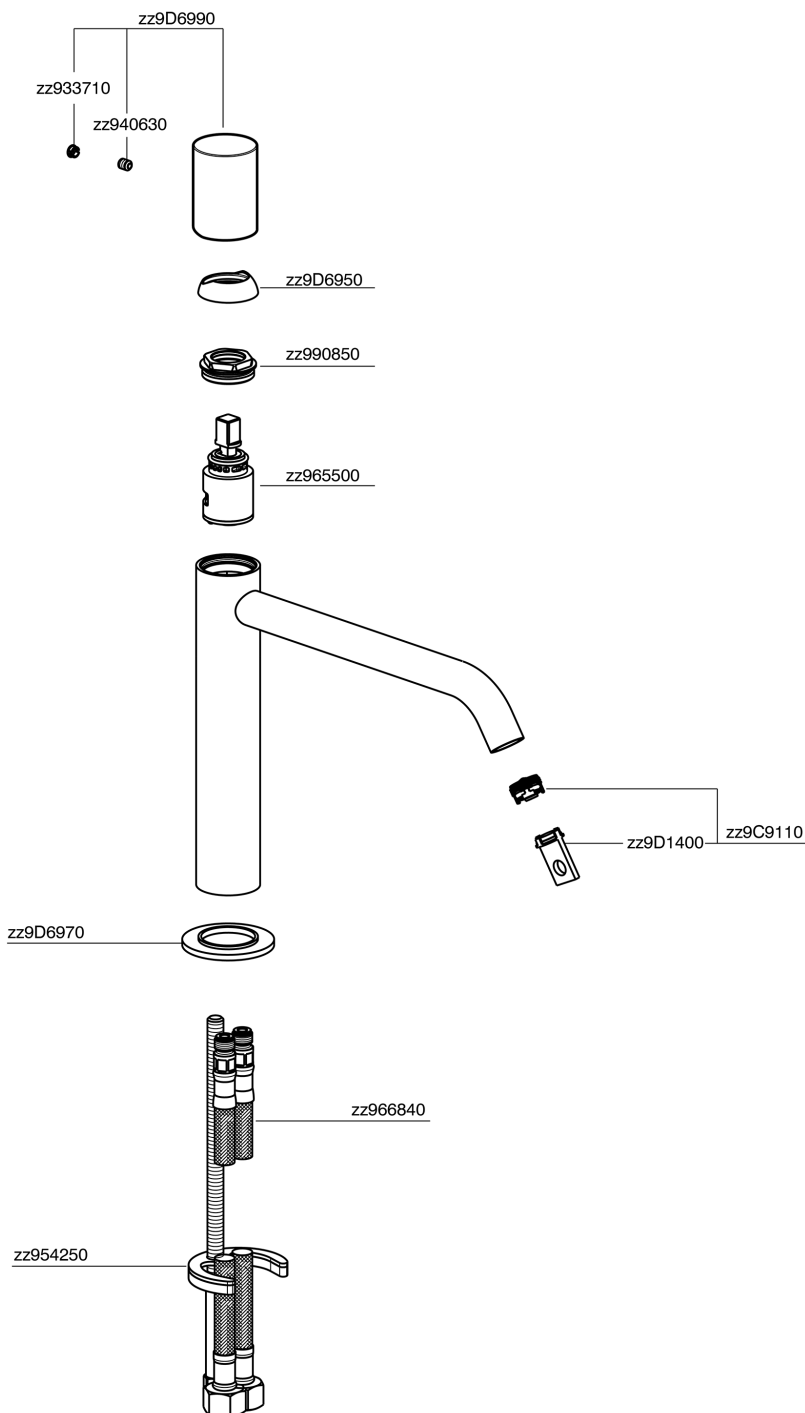

## Single lever 'medium' washbasin mixer SMOOTH X32\_X3001504

MODEL **X3001504**

Single lever 'medium' washbasin mixer, without automatic pop-up waste, G.3/8" stainless steel flexible hose, with smooth lever, Inox AISI 316L

### CHARACTERISTICS

Cartridge Spare Parts **ZZ96550000**

**25 mm Cartridge**

## Single lever 'medium' washbasin mixer SMOOTH X32\_X3001504

X3001504

<https://en.cisal.it/single-lever-medium-washbasin-mixer-smooth-x32-x3001504>

2026-04-26