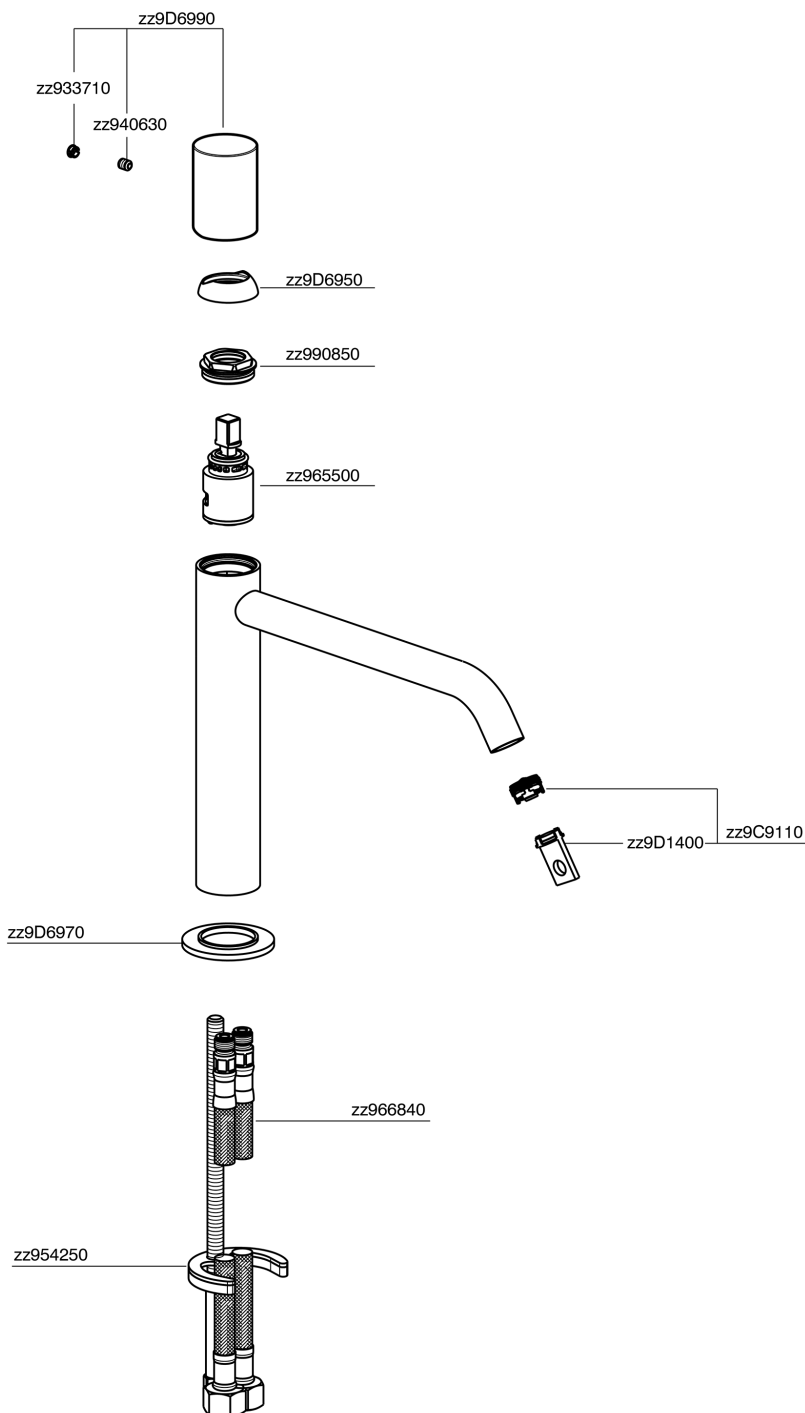

Single lever 'medium' washbasin mixer SMOOTH X32_X3001504

MODEL **X3001504**

Single lever 'medium' washbasin mixer, without automatic pop-up waste, G.3/8" stainless steel flexible hose, with smooth lever, Inox AISI 316L

AVAILABLE FINISHINGS

-  **D1** D1 Brushed Inox
-  **5H** 5H Dark Brass Brushed
-  **5L** 5L Brushed Black Titanium
-  **5N** 5N Brushed Rose Gold

CHARACTERISTICS

Cartridge Spare Parts **ZZ96550000**

25 mm Cartridge

Single lever 'medium' washbasin mixer SMOOTH X32_X3001504

X3001504

<https://en.cisal.it/single-lever-medium-washbasin-mixer-smooth-x32-x3001504>

2026-06-14