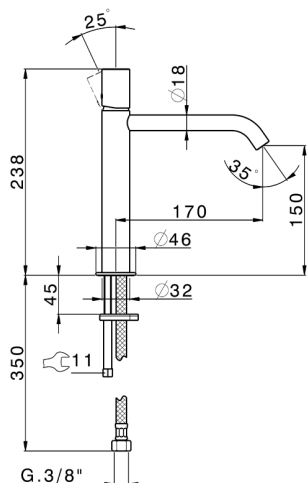

Single lever 'medium' washbasin mixer SMOOTH X32_X3001504

MODEL **X3001504**

Single lever 'medium' washbasin mixer, without automatic pop-up waste, G.3/8" stainless steel flexible hose, with smooth lever, Inox AISI 316L

AVAILABLE FINISHINGS

-  **D1** D1 Brushed Inox
-  **5H** 5H Dark Brass Brushed
-  **5L** 5L Brushed Black Titanium
-  **5N** 5N Brushed Rose Gold

CHARACTERISTICS

Cartridge Spare Parts **ZZ96550000**

25 mm Cartridge

Single lever 'medium' washbasin mixer SMOOTH X32_X3001504

X3001504

<https://en.cisal.it/single-lever-medium-washbasin-mixer-smooth-x32-x3001504>

2026-06-14