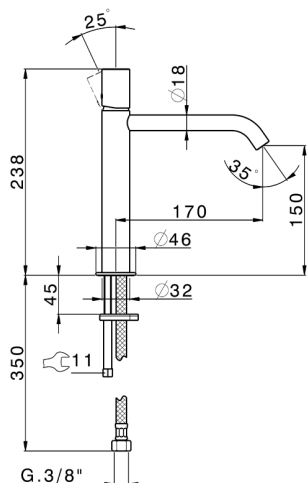

## Single lever 'medium' washbasin mixer SMOOTH X32\_X3001504

MODEL **X3001504**

Single lever 'medium' washbasin mixer, without automatic pop-up waste, G.3/8" stainless steel flexible hose, with smooth lever, Inox AISI 316L

### CHARACTERISTICS

Cartridge Spare Parts **ZZ96550000**

**25 mm Cartridge**

## Single lever 'medium' washbasin mixer SMOOTH X32\_X3001504

X3001504

<https://en.cisal.it/single-lever-medium-washbasin-mixer-smooth-x32-x3001504>

2026-04-26