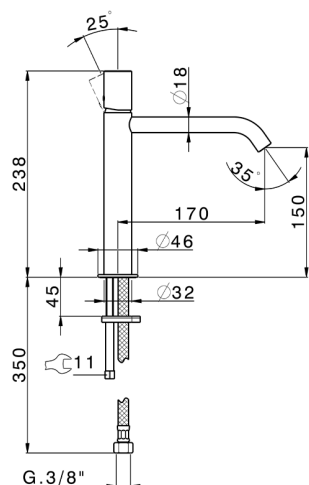

Single lever 'medium' washbasin mixer SMOOTH X32_X3001504

MODEL **X3001504**

Single lever 'medium' washbasin mixer, without automatic pop-up waste, G.3/8" stainless steel flexible hose, with smooth lever, Inox AISI 316L

AVAILABLE FINISHINGS

-  **D1** D1 Brushed Inox
-  **5H** 5H Dark Brass Brushed
-  **5L** 5L Brushed Black Titanium
-  **5N** 5N Brushed Rose Gold

CHARACTERISTICS

Cartridge Spare Parts **ZZ96550000**

25 mm Cartridge

Single lever 'medium' washbasin mixer SMOOTH X32_X3001504

X3001504

<https://en.cisal.it/single-lever-medium-washbasin-mixer-smooth-x32-x3001504>

2026-04-06