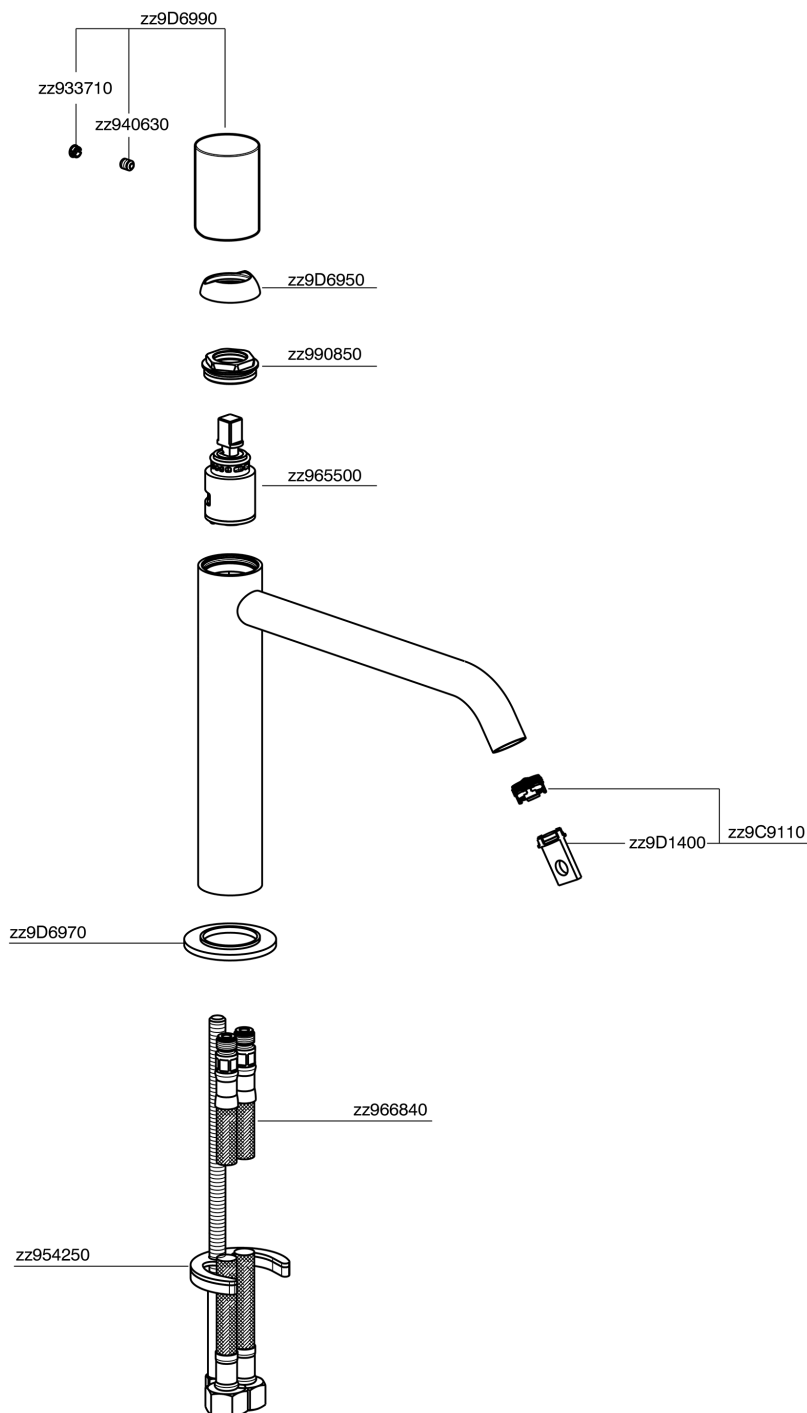

Single lever 'medium' washbasin mixer SMOOTH X32_X3001504

MODEL **X3001504**

Single lever 'medium' washbasin mixer, without automatic pop-up waste, G.3/8" stainless steel flexible hose, with smooth lever, Inox AISI 316L

AVAILABLE FINISHINGS

-  **D1** D1 Brushed Inox
-  **5H** 5H Dark Brass Brushed
-  **5L** 5L Brushed Black Titanium
-  **5N** 5N Brushed Rose Gold

CHARACTERISTICS

Cartridge Spare Parts **ZZ96550000**

25 mm Cartridge

Single lever 'medium' washbasin mixer SMOOTH X32_X3001504

X3001504

<https://en.cisal.it/single-lever-medium-washbasin-mixer-smooth-x32-x3001504>

2026-04-06