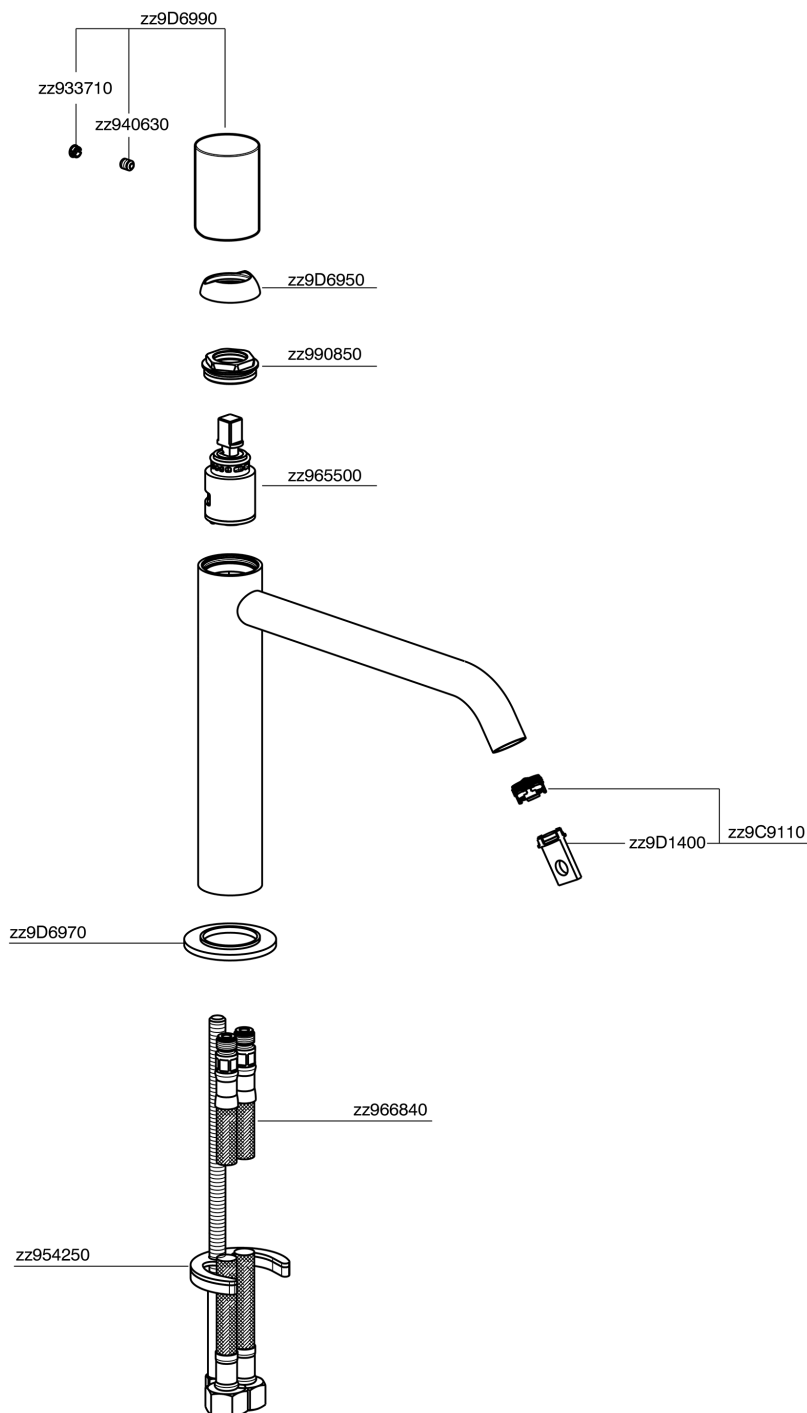

Single lever 'medium' washbasin mixer SMOOTH X32_X3001504

X3001504

<https://en.cisal.it/single-lever-medium-washbasin-mixer-smooth-x32-x3001504>

2026-04-06