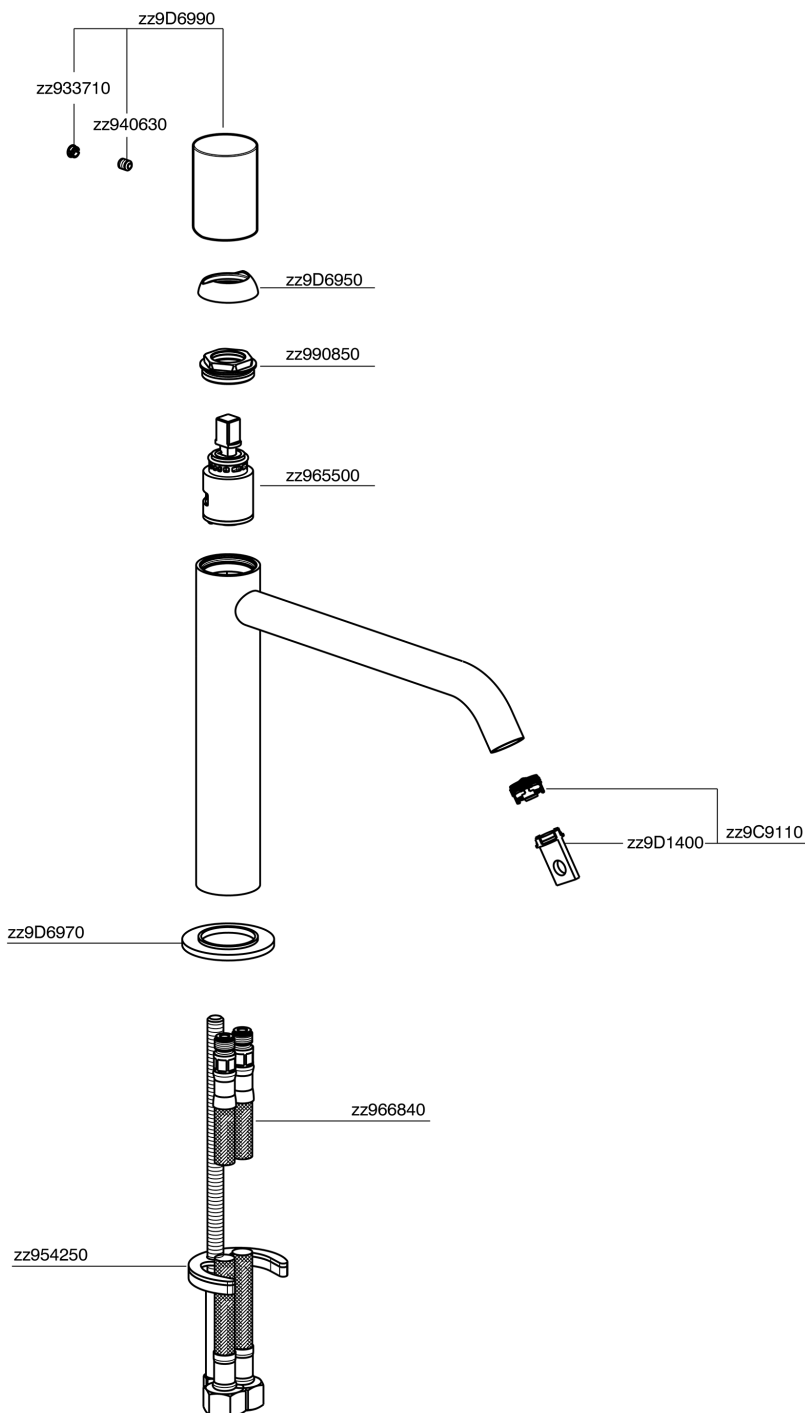

Single lever 'medium' washbasin mixer SMOOTH X32_X3001504

X3001504

<https://en.cisal.it/single-lever-medium-washbasin-mixer-smooth-x32-x3001504>

2026-05-17