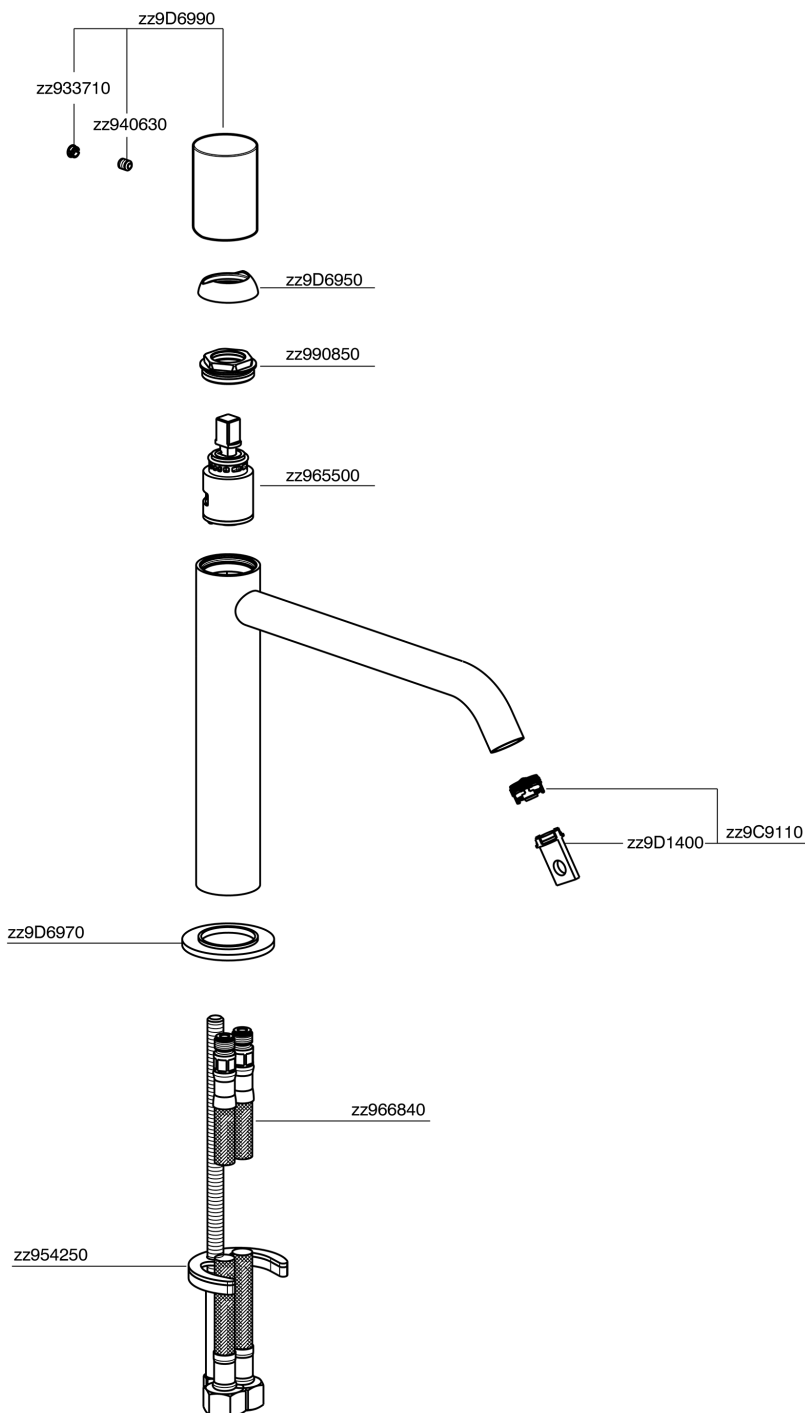

Single lever 'medium' washbasin mixer SMOOTH X32_X3001504

X3001504

<https://en.cisal.it/single-lever-medium-washbasin-mixer-smooth-x32-x3001504>

2026-06-13