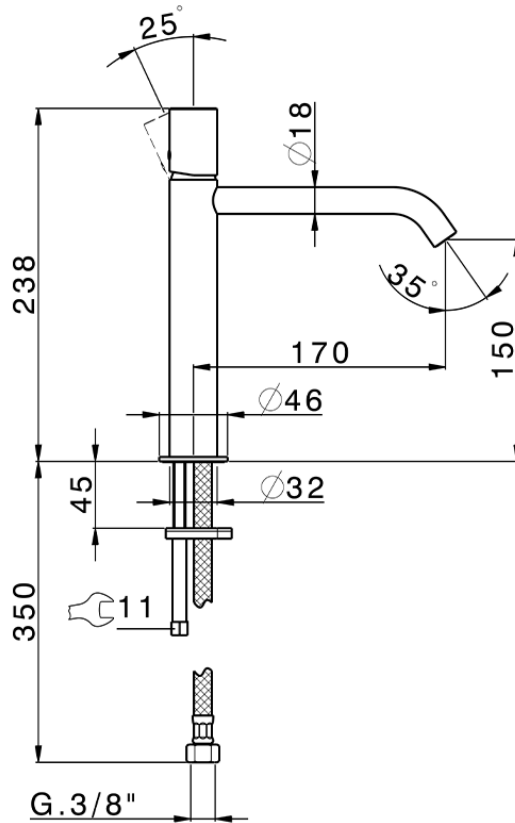

Single lever 'medium' washbasin mixer SMOOTH X32_X3001504

X3001504

<https://en.cisal.it/single-lever-medium-washbasin-mixer-smooth-x32-x3001504>

2026-06-13