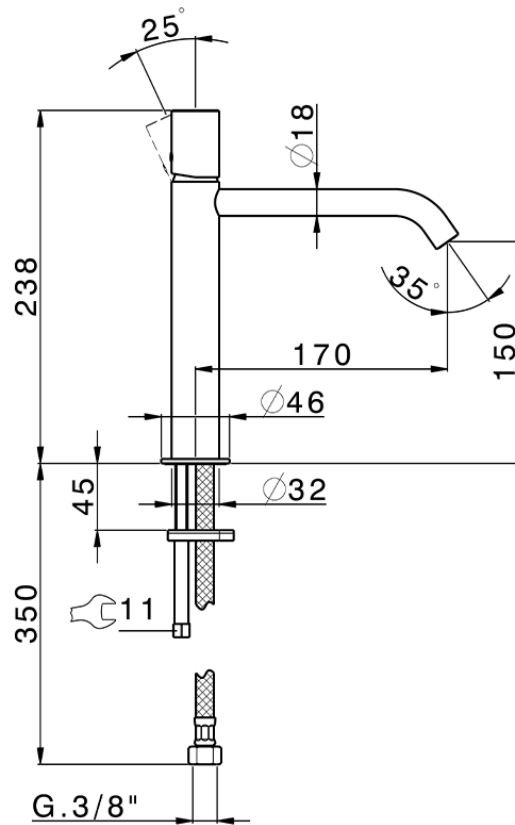

Single lever 'medium' washbasin mixer SMOOTH X32_X3001504

X3001504

<https://en.cisal.it/single-lever-medium-washbasin-mixer-smooth-x32-x3001504>

2026-04-26