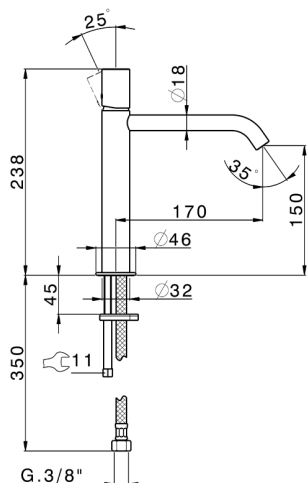

Single lever 'medium' washbasin mixer SMOOTH X32_X3001504

MODEL **X3001504**

Single lever 'medium' washbasin mixer, without automatic pop-up waste, G.3/8" stainless steel flexible hose, with smooth lever, Inox AISI 316L

AVAILABLE FINISHINGS

-  **D1** D1 Brushed Inox
-  **5H** 5H Dark Brass Brushed
-  **5L** 5L Brushed Black Titanium
-  **5N** 5N Brushed Rose Gold

CHARACTERISTICS

Cartridge Spare Parts **ZZ96550000**

25 mm Cartridge

Single lever 'medium' washbasin mixer SMOOTH X32_X3001504

X3001504

<https://en.cisal.it/single-lever-medium-washbasin-mixer-smooth-x32-x3001504>

2026-04-27