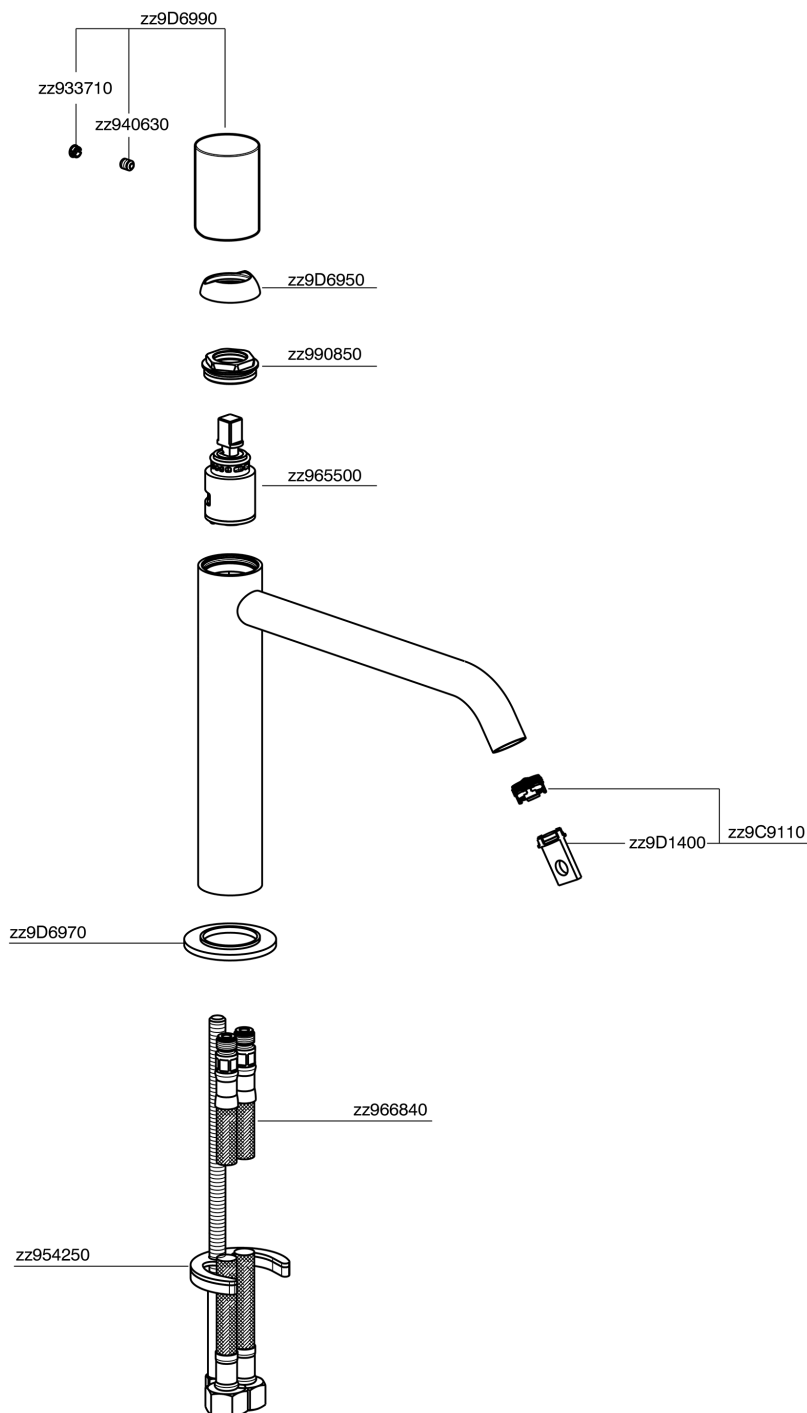

Single lever 'medium' washbasin mixer SMOOTH X32_X3001504

MODEL **X3001504**

Single lever 'medium' washbasin mixer, without automatic pop-up waste, G.3/8" stainless steel flexible hose, with smooth lever, Inox AISI 316L

AVAILABLE FINISHINGS

-  **D1** D1 Brushed Inox
-  **5H** 5H Dark Brass Brushed
-  **5L** 5L Brushed Black Titanium
-  **5N** 5N Brushed Rose Gold

CHARACTERISTICS

Cartridge Spare Parts **ZZ96550000**

25 mm Cartridge

Single lever 'medium' washbasin mixer SMOOTH X32_X3001504

X3001504

<https://en.cisal.it/single-lever-medium-washbasin-mixer-smooth-x32-x3001504>

2026-06-14