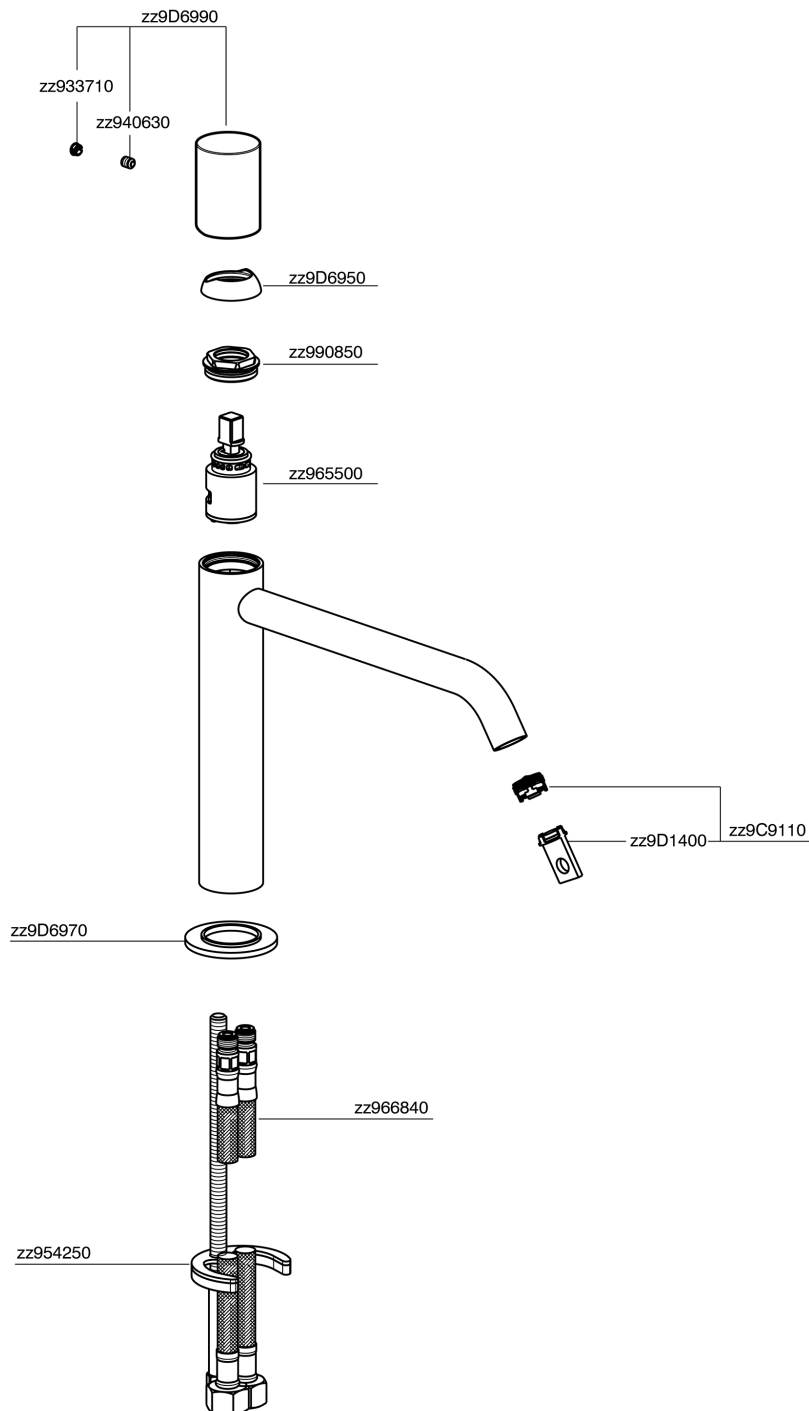

Single lever 'medium' washbasin mixer SMOOTH X32_X3001504

MODEL **X3001504**

Single lever 'medium' washbasin mixer, without automatic pop-up waste, G.3/8" stainless steel flexible hose, with smooth lever, Inox AISI 316L

AVAILABLE FINISHINGS

-  **D1** D1 Brushed Inox
-  **5H** 5H Dark Brass Brushed
-  **5L** 5L Brushed Black Titanium
-  **5N** 5N Brushed Rose Gold

CHARACTERISTICS

Cartridge Spare Parts **ZZ96550000**

25 mm Cartridge

Single lever 'medium' washbasin mixer SMOOTH X32_X3001504

X3001504

<https://en.cisal.it/single-lever-medium-washbasin-mixer-smooth-x32-x3001504>

2026-04-27