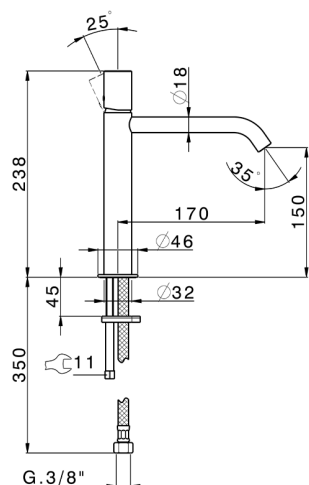

Single lever 'medium' washbasin mixer SMOOTH X32_X3001504

MODEL **X3001504**

Single lever 'medium' washbasin mixer, without automatic pop-up waste, G.3/8" stainless steel flexible hose, with smooth lever, Inox AISI 316L

AVAILABLE FINISHINGS

-  **D1** D1 Brushed Inox
-  **5H** 5H Dark Brass Brushed
-  **5L** 5L Brushed Black Titanium
-  **5N** 5N Brushed Rose Gold

CHARACTERISTICS

Cartridge Spare Parts **ZZ96550000**

25 mm Cartridge

Single lever 'medium' washbasin mixer SMOOTH X32_X3001504

X3001504

<https://en.cisal.it/single-lever-medium-washbasin-mixer-smooth-x32-x3001504>

2026-06-14