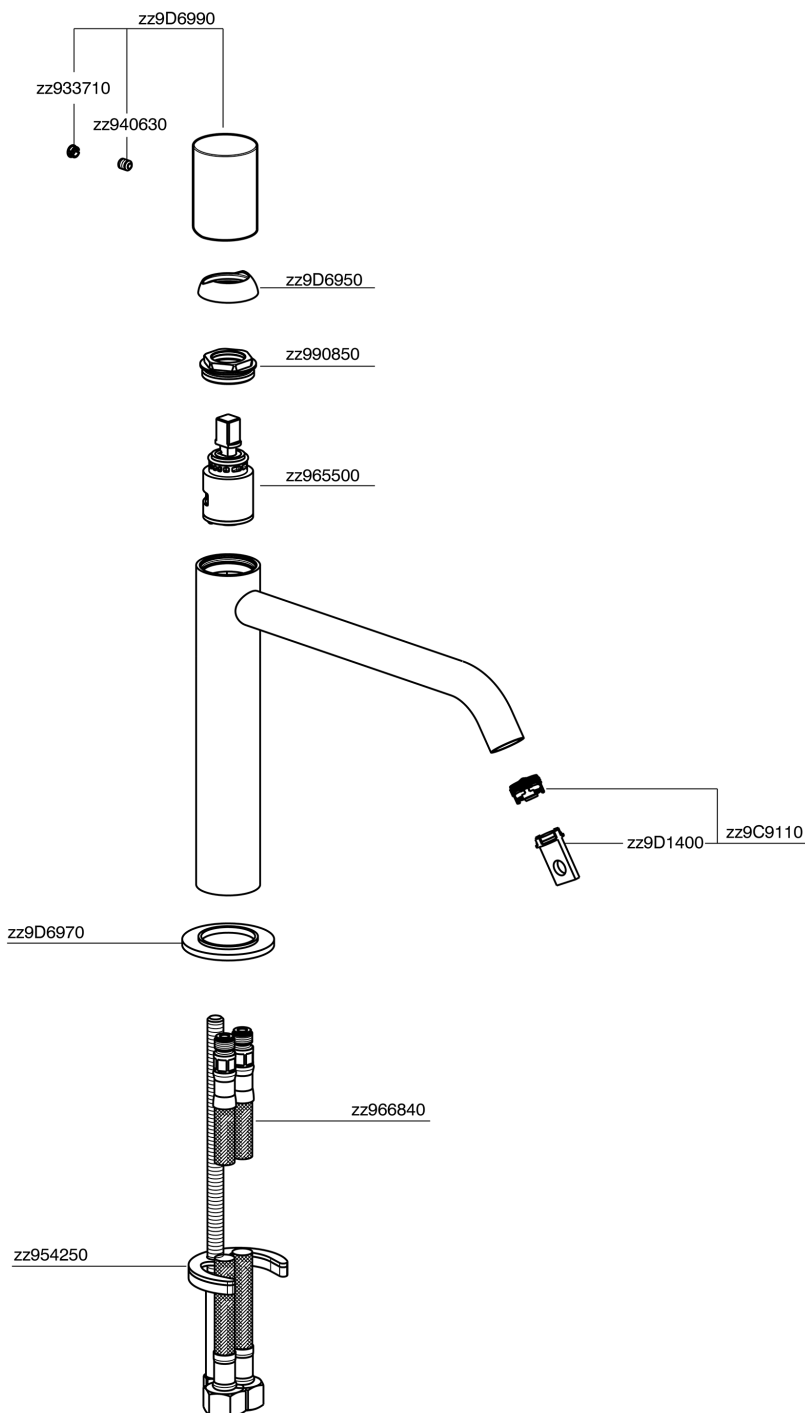

## Single lever 'medium' washbasin mixer SMOOTH X32\_X3001504

X3001504

<https://en.cisal.it/single-lever-medium-washbasin-mixer-smooth-x32-x3001504>

2026-06-13