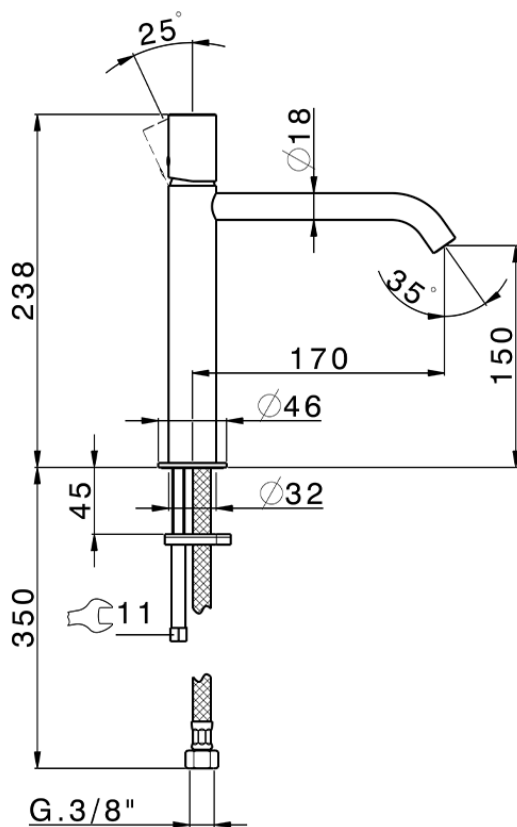

## Single lever 'medium' washbasin mixer SMOOTH X32\_X3001504

X3001504

<https://en.cisal.it/single-lever-medium-washbasin-mixer-smooth-x32-x3001504>

2026-04-06