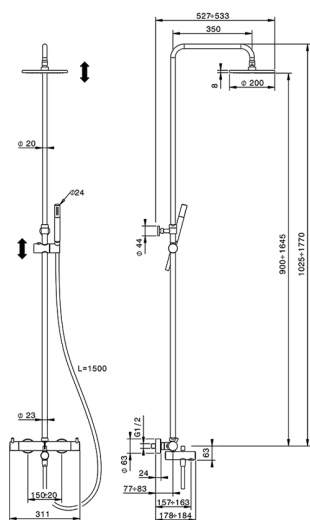

## 3-functions Thermostatic shower set NUOVA LESS\_LNC83016

MODEL **LNC83016**

3-functions Thermostatic shower set, 2 outlet deviator, adjustable riser column, sliding handshower holder, Brass minimalistic one spray handshower, 200 mm round showerhead 8 mm thick BRASS, 150 cm smooth SUPREME Flexible Hose

AVAILABLE FINISHINGS

CHARACTERISTICS

Cartridge Spare Parts **22.04A.AR - ZZ97279004**

**Argo 2 (long filter) Thermostatic Valve**