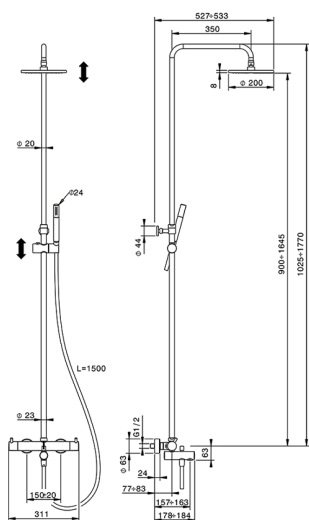

## 3-functions Thermostatic shower set NUOVA LESS\_LNC83016

MODEL **LNC83016**

3-functions Thermostatic shower set, 2 outlet deviator, adjustable riser column, sliding handshower holder, Brass minimalistic one spray handshower, 200 mm round showerhead 8 mm thick BRASS, 150 cm smooth SUPREME Flexible Hose

AVAILABLE FINISHINGS

CHARACTERISTICS

Cartridge Spare Parts **22.04A.AR - ZZ97279004**

**Argo 2 (long filter) Thermostatic Valve**