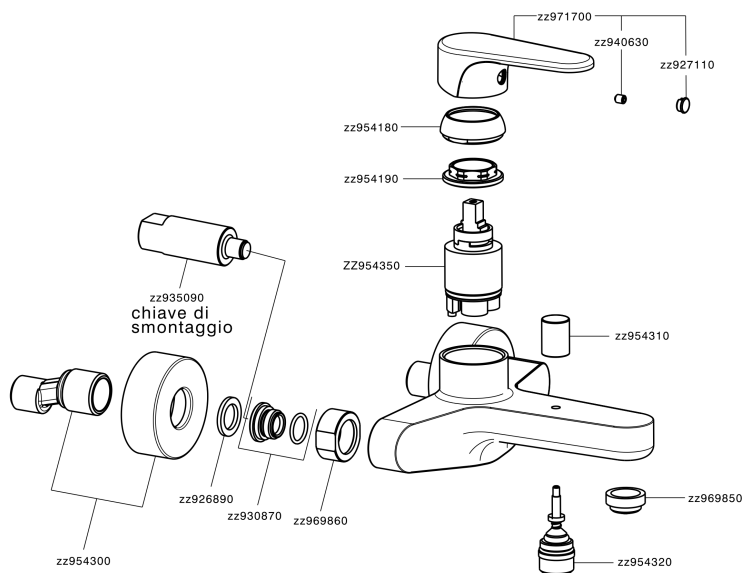

Single lever bath mixer ALMA_A3000130

A3000130

<https://en.cisal.it/single-lever-bath-mixer-alma-a3000130>

2026-06-16