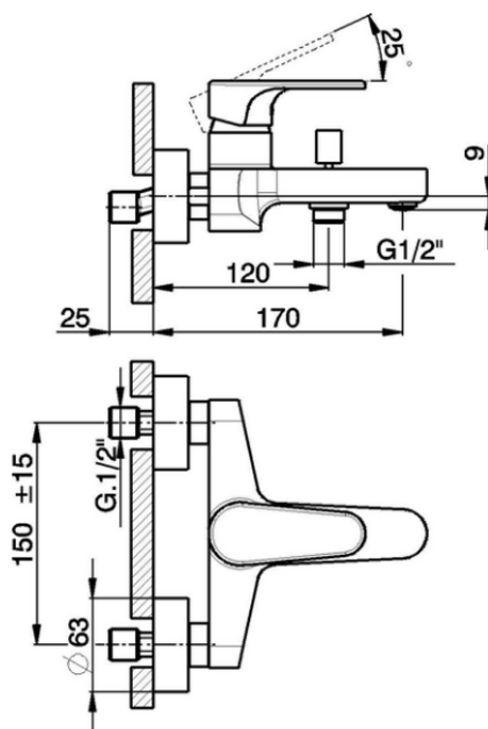

Single lever bath mixer ALMA_A3000130

A3000130

<https://en.cisal.it/single-lever-bath-mixer-alma-a3000130>

2026-04-29