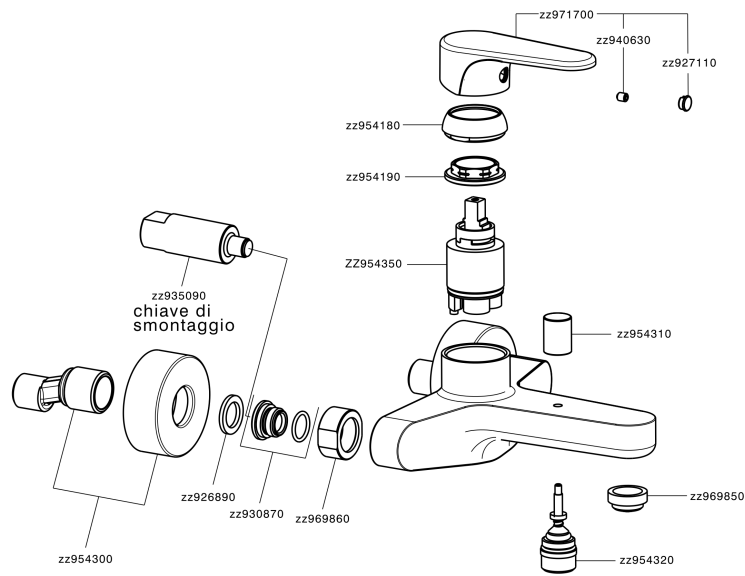

## Single lever bath mixer ALMA\_A3000130

MODEL **A3000130**

Single lever bath mixer, without shower set, 1/2" M flexible connection

### CHARACTERISTICS

Cartridge Spare Parts **ZZ95435000**

**35 mm Cartridge**

### EcoStop

EcoStop feature limits water flow to approximately 50% of maximum output with one point of resistance on setting. Push slightly past the middle stop only when full water output is required. This will save water up to 50%.

## Single lever bath mixer ALMA\_A3000130

A3000130

<https://en.cisal.it/single-lever-bath-mixer-alma-a3000130>

2026-04-09