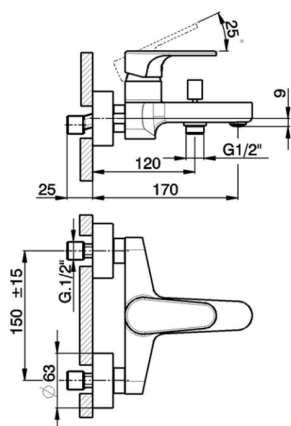

Single lever bath mixer ALMA_A3000130

MODEL **A3000130**

Single lever bath mixer, without shower set, 1/2" M flexible connection

AVAILABLE FINISHINGS

- 
21 21 Chrome
- 
2F 2F Brushed Nickel
- 
40 40 Matt Black

CHARACTERISTICS

Cartridge Spare Parts **ZZ95435000**

35 mm Cartridge

EcoStop

EcoStop feature limits water flow to approximately 50% of maximum output with one point of resistance on setting. Push slightly past the middle stop only when full water output is required. This will save water up to 50%.

Single lever bath mixer ALMA_A3000130

A3000130

<https://en.cisal.it/single-lever-bath-mixer-alma-a3000130>

2026-05-20