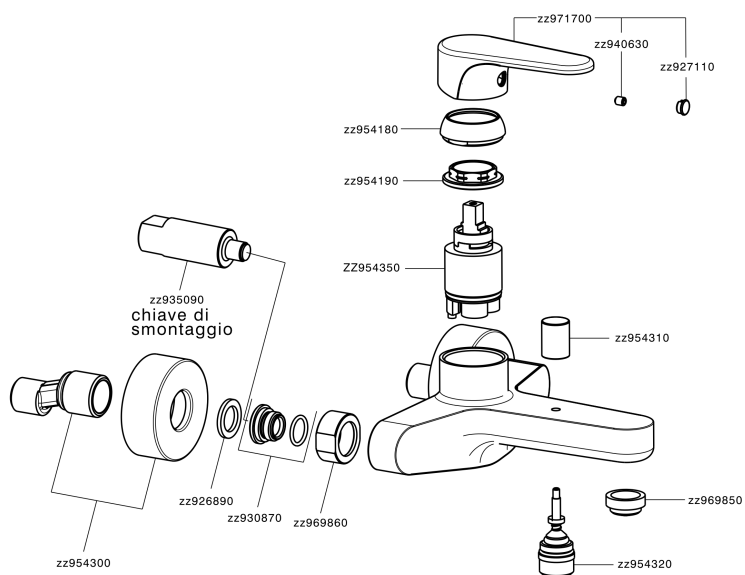

Single lever bath mixer ALMA_A3000130

MODEL **A3000130**

Single lever bath mixer, without shower set, 1/2" M flexible connection

AVAILABLE FINISHINGS

- 
21 21 Chrome
- 
2F 2F Brushed Nickel
- 
40 40 Matt Black

CHARACTERISTICS

Cartridge Spare Parts **ZZ95435000**

35 mm Cartridge

EcoStop

EcoStop feature limits water flow to approximately 50% of maximum output with one point of resistance on setting. Push slightly past the middle stop only when full water output is required. This will save water up to 50%.

Single lever bath mixer ALMA_A3000130

A3000130

<https://en.cisal.it/single-lever-bath-mixer-alma-a3000130>

2026-04-29