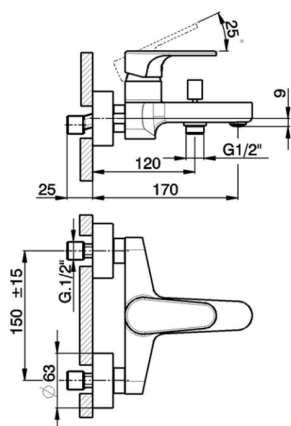

Single lever bath mixer ALMA_A3000130

MODEL **A3000130**

Single lever bath mixer, without shower set, 1/2" M flexible connection

AVAILABLE FINISHINGS

- 
21 21 Chrome
- 
2F 2F Brushed Nickel
- 
40 40 Matt Black

CHARACTERISTICS

Cartridge Spare Parts **ZZ95435000**

35 mm Cartridge

EcoStop

EcoStop feature limits water flow to approximately 50% of maximum output with one point of resistance on setting. Push slightly past the middle stop only when full water output is required. This will save water up to 50%.

Single lever bath mixer ALMA_A3000130

A3000130

<https://en.cisal.it/single-lever-bath-mixer-alma-a3000130>

2026-04-29