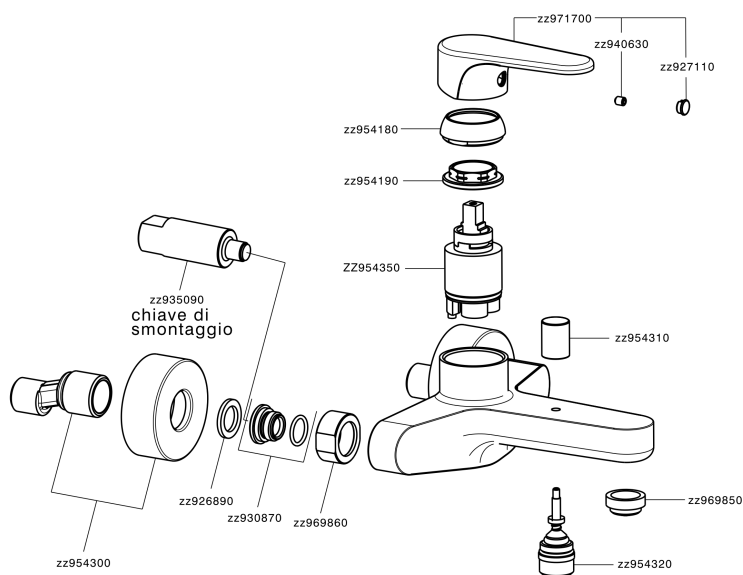

Single lever bath mixer ALMA_A3000130

MODEL **A3000130**

Single lever bath mixer, without shower set, 1/2" M flexible connection

AVAILABLE FINISHINGS

- 
21 21 Chrome
- 
2F 2F Brushed Nickel
- 
40 40 Matt Black

CHARACTERISTICS

Cartridge Spare Parts **ZZ95435000**

35 mm Cartridge

EcoStop

EcoStop feature limits water flow to approximately 50% of maximum output with one point of resistance on setting. Push slightly past the middle stop only when full water output is required. This will save water up to 50%.

Single lever bath mixer ALMA_A3000130

A3000130

<https://en.cisal.it/single-lever-bath-mixer-alma-a3000130>

2026-05-20