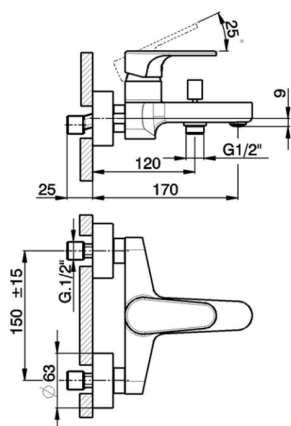

Single lever bath mixer ALMA_A3000130

MODEL **A3000130**

Single lever bath mixer, without shower set, 1/2" M flexible connection

AVAILABLE FINISHINGS

- 
21 21 Chrome
- 
2F 2F Brushed Nickel
- 
40 40 Matt Black

CHARACTERISTICS

Cartridge Spare Parts **ZZ95435000**

35 mm Cartridge

EcoStop

EcoStop feature limits water flow to approximately 50% of maximum output with one point of resistance on setting. Push slightly past the middle stop only when full water output is required. This will save water up to 50%.

Single lever bath mixer ALMA_A3000130

A3000130

<https://en.cisal.it/single-lever-bath-mixer-alma-a3000130>

2026-06-13