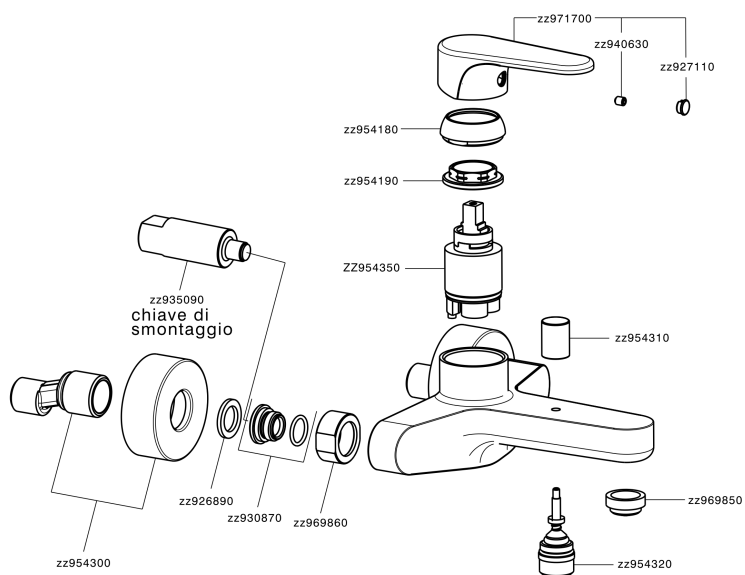

Single lever bath mixer ALMA_A3000130

MODEL **A3000130**

Single lever bath mixer, without shower set, 1/2" M flexible connection

AVAILABLE FINISHINGS

- 
21 21 Chrome
- 
2F 2F Brushed Nickel
- 
40 40 Matt Black

CHARACTERISTICS

Cartridge Spare Parts **ZZ95435000**

35 mm Cartridge

EcoStop

EcoStop feature limits water flow to approximately 50% of maximum output with one point of resistance on setting. Push slightly past the middle stop only when full water output is required. This will save water up to 50%.

Single lever bath mixer ALMA_A3000130

A3000130

<https://en.cisal.it/single-lever-bath-mixer-alma-a3000130>

2026-06-13