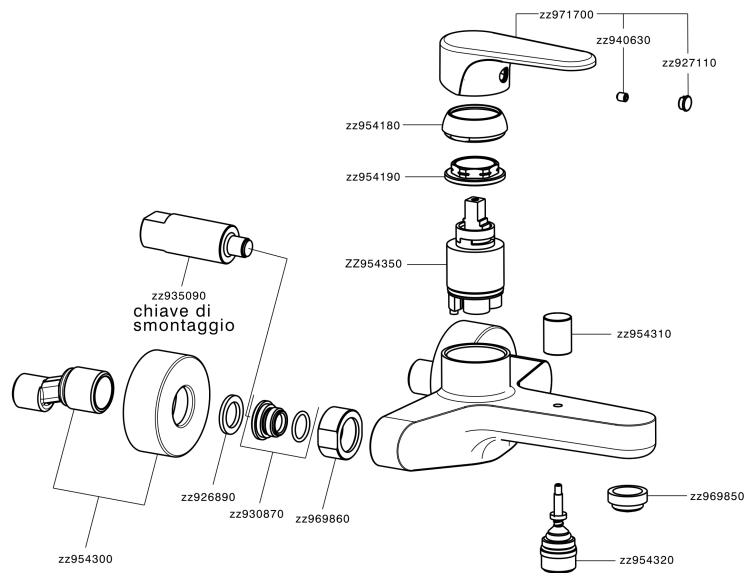

Single lever bath mixer ALMA_A3000130

A3000130

<https://en.cisal.it/single-lever-bath-mixer-alma-a3000130>

2026-04-09