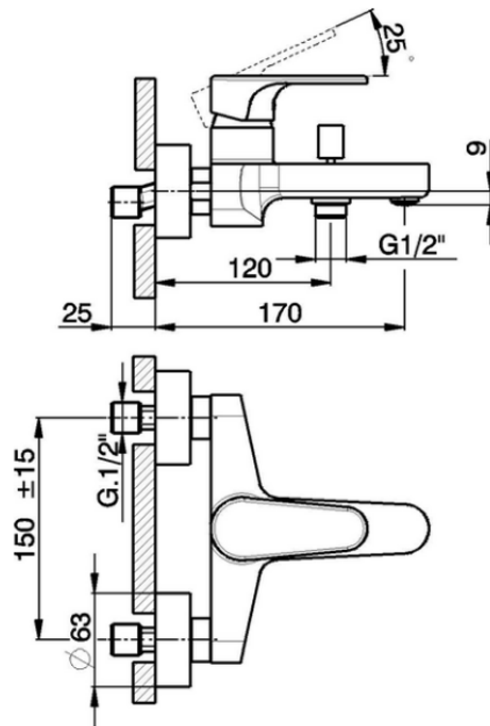

## Single lever bath mixer ALMA\_A3000130

A3000130

<https://en.cisal.it/single-lever-bath-mixer-alma-a3000130>

2026-06-14