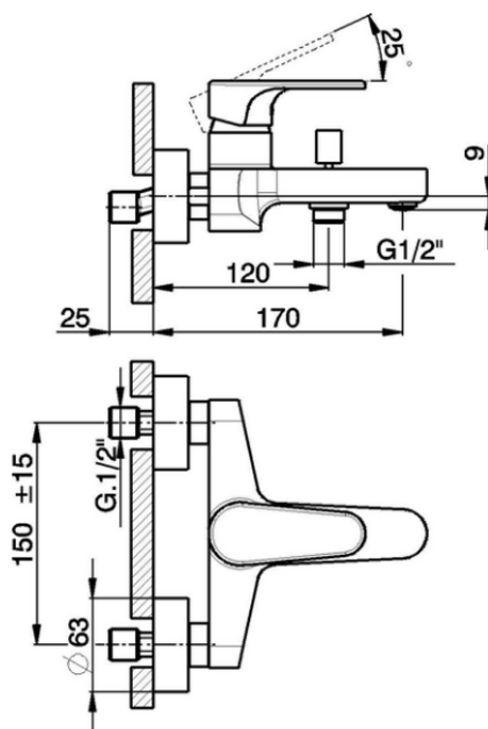

## Single lever bath mixer ALMA\_A3000130

A3000130

<https://en.cisal.it/single-lever-bath-mixer-alma-a3000130>

2026-04-09